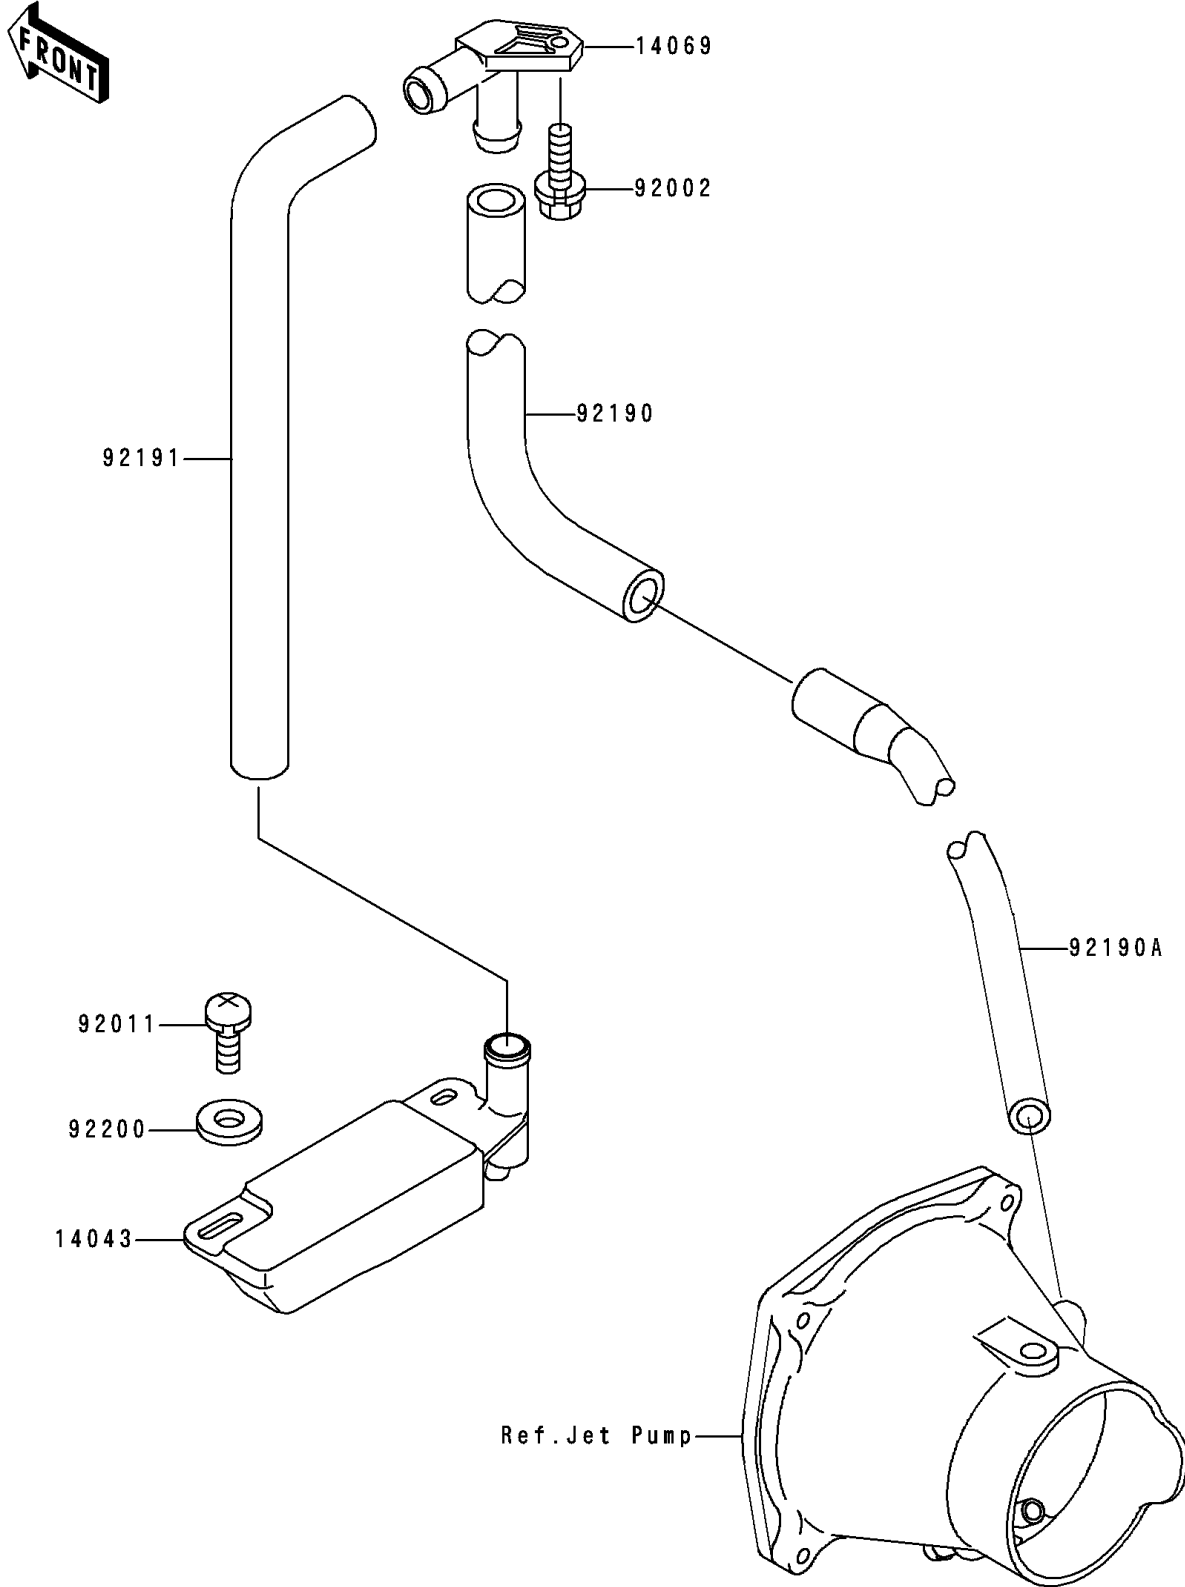

1997 900 STX PARTS DIAGRAM

Bilge System

F3145

1997 900 STX PARTS LIST

Bilge System

ITEM NAME	PART NUMBER	QUANTITY
FILTER (Ref # 14043)	14043-3708	1
BREATHER (Ref # 14069)	14069-3708	1
BOLT,6X20 (Ref # 92002)	92002-3755	1
SCREW,TAPPING (Ref # 92011)	92011-561	2
TUBE,BREATHER-BULKHEAD (Ref # 92190)	92190-3772	1
TUBE,L=190 (Ref # 92190A)	92190-3821	1
TUBE,FILTER-BREATHER (Ref # 92191)	92191-3781	1
WASHER,5.9X16X1.5 (Ref # 92200)	92200-3714	2