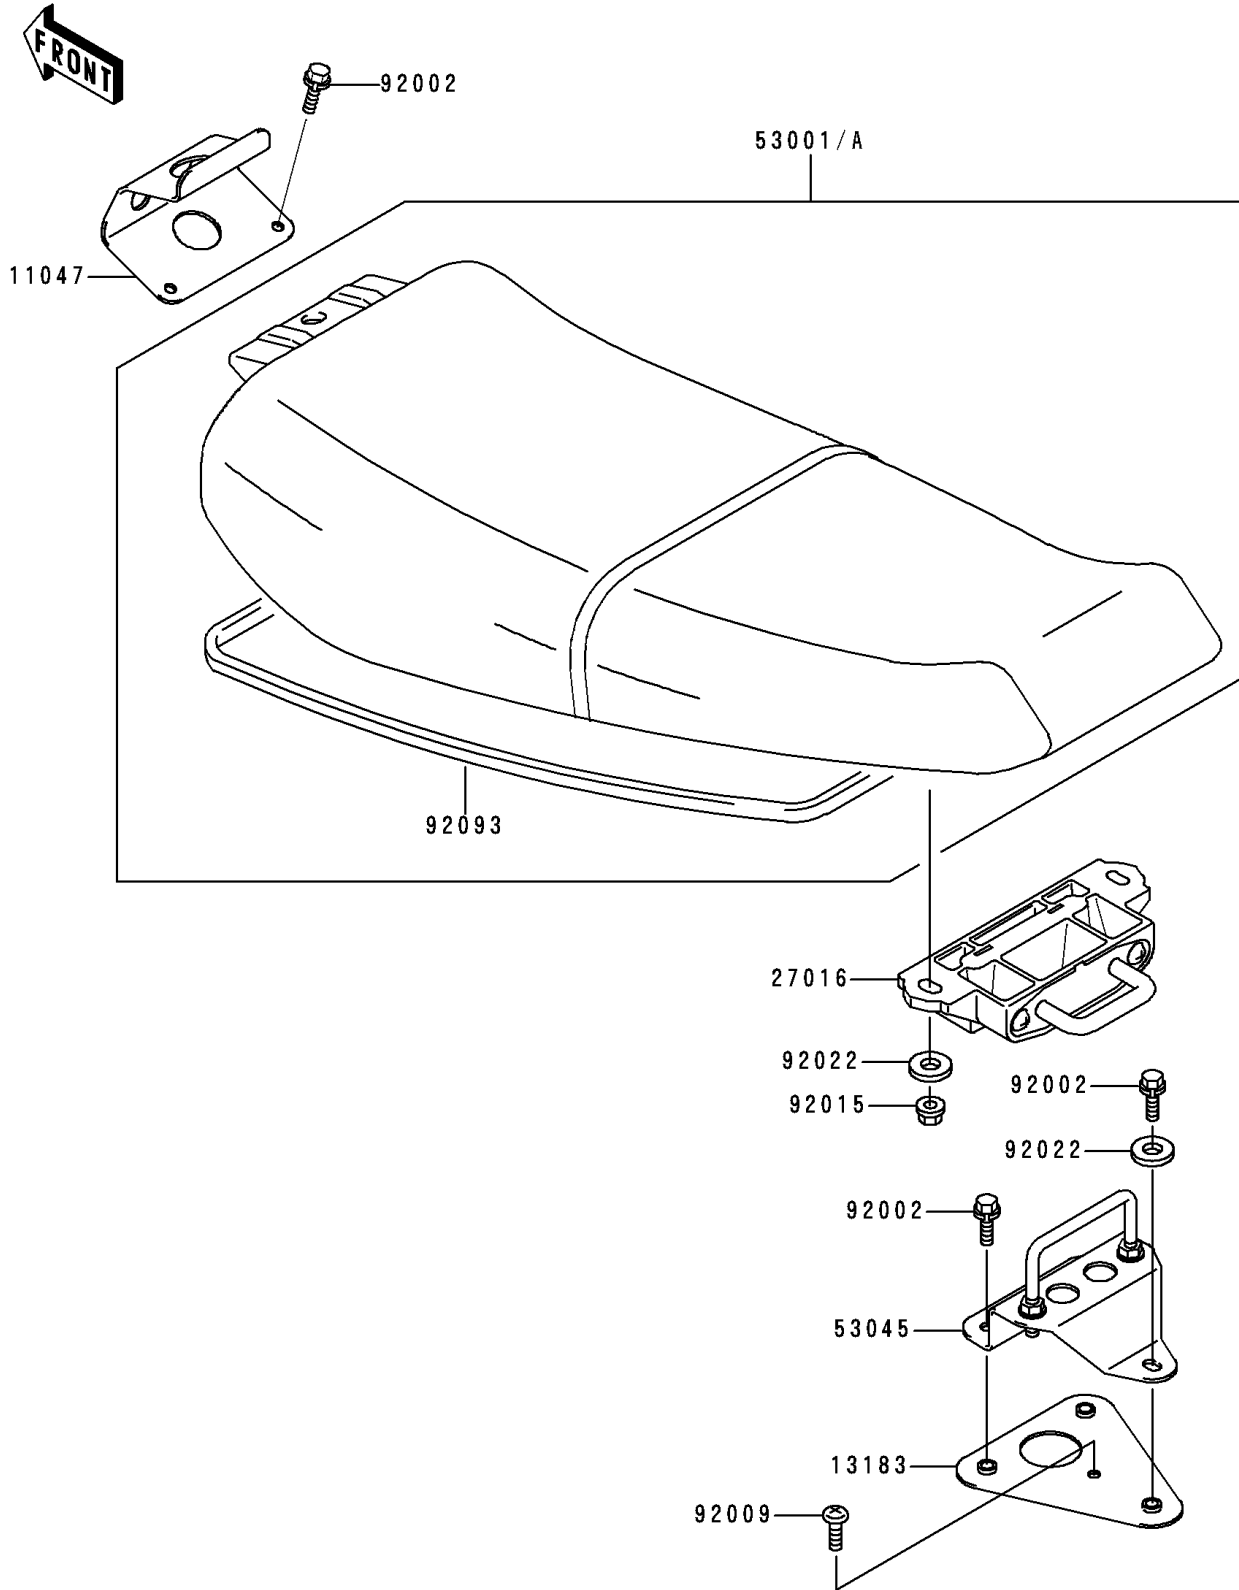

1997 900 STX PARTS DIAGRAM

Seat

F3146

1997 900 STX PARTS LIST

Seat

| ITEM NAME | PART NUMBER | QUANTITY |
|------------------------------------|---------------|----------|
| BRACKET,SEAT,FR (Ref # 11047) | 11047-3791 | 1 |
| PLATE,SEAT LOCK HOOK (Ref # 13183) | 13183-3820 | 1 |
| LOCK-ASSY,SEAT (Ref # 27016) | 27016-3731 | 1 |
| SEAT-ASSY,RED (Ref # 53001) | 53001-3732-MJ | 1 |
| HOOK-ASSY,SEAT LOCK (Ref # 53045) | 53045-3706 | 1 |
| BOLT,6X25 (Ref # 92002) | 92002-3714 | 5 |
| SCREW,5X16 (Ref # 92009) | 92009-3789 | 1 |
| NUT,6MM (Ref # 92015) | 92015-3767 | 2 |
| WASHER,6.5X20X1.5 (Ref # 92022) | 92022-3710 | 3 |
| SEAL,SEAT (Ref # 92093) | 92093-3735 | 1 |