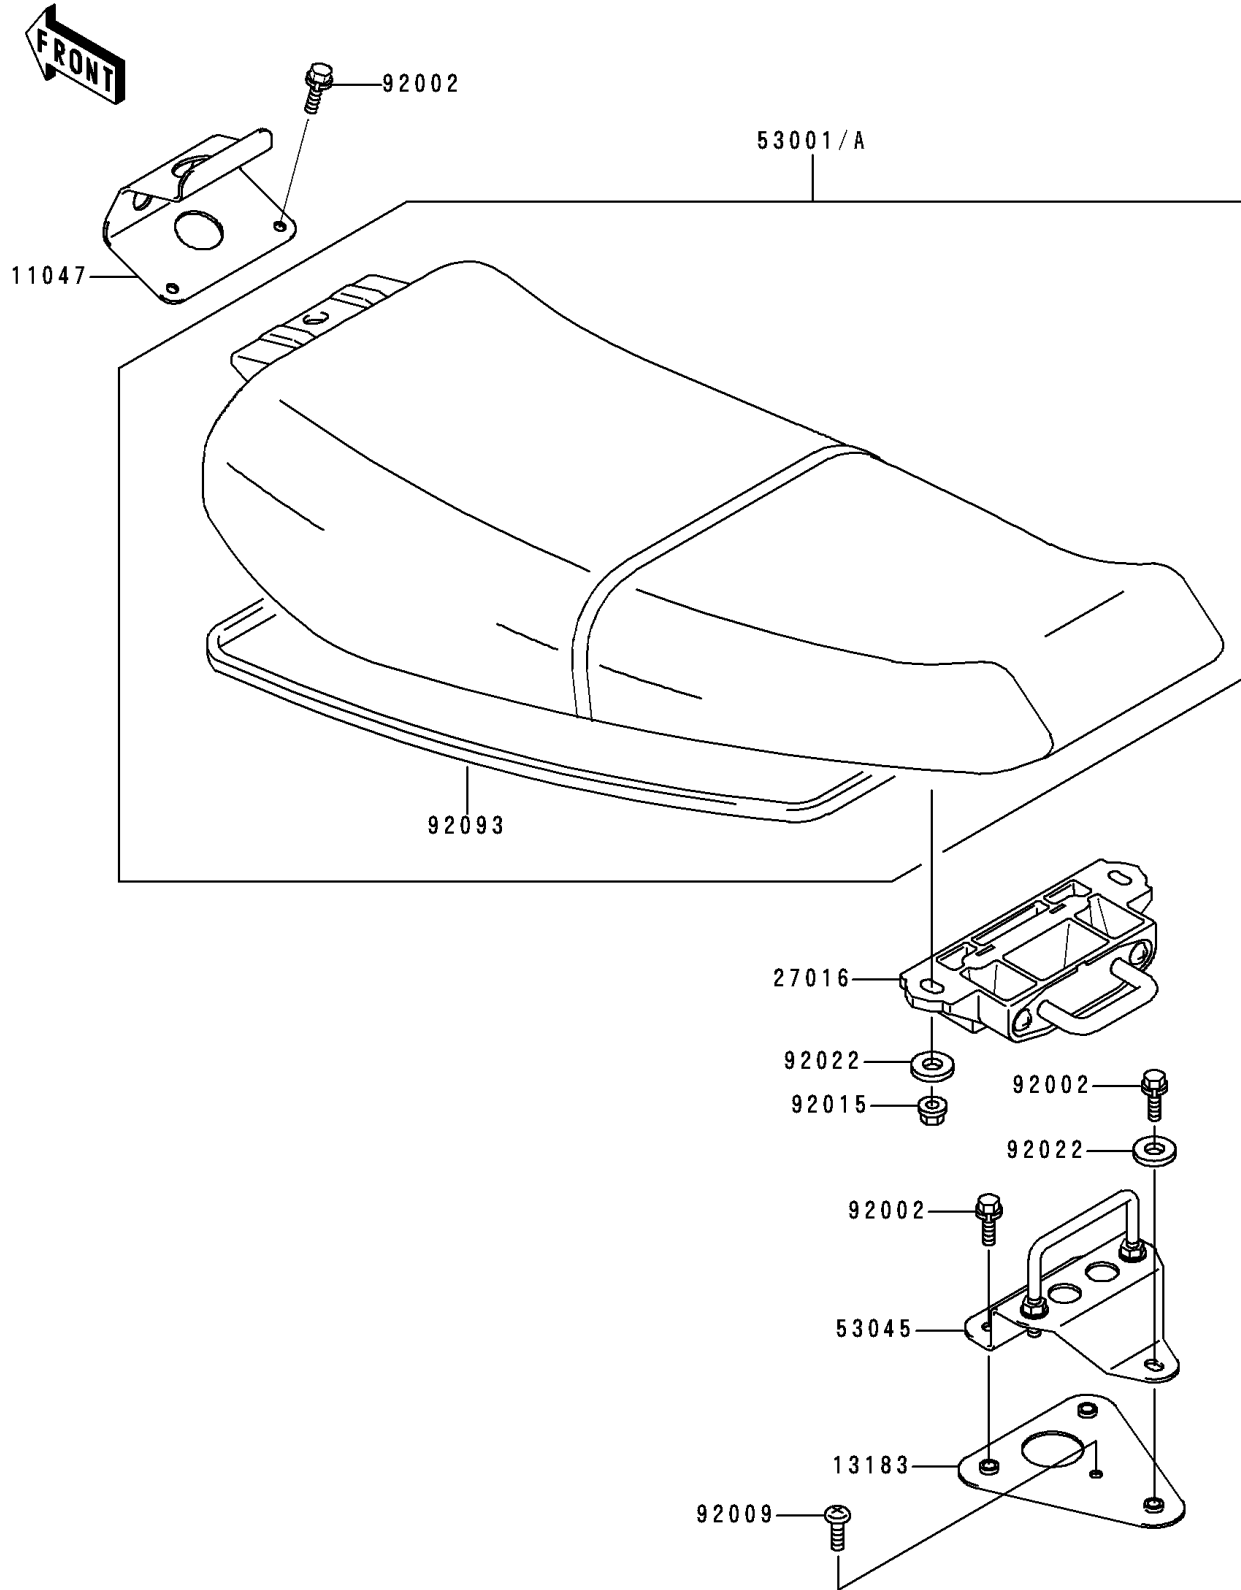

1998 900 STX PARTS DIAGRAM

Seat

F3146

1998 900 STX PARTS LIST

Seat

ITEM NAME	PART NUMBER	QUANTITY
BRACKET,SEAT,FR (Ref # 11047)	11047-3791	1
PLATE,SEAT LOCK HOOK (Ref # 13183)	13183-3820	1
LOCK-ASSY,SEAT (Ref # 27016)	27016-3731	1
SEAT-ASSY,BOULOGNE (Ref # 53001A)	53001-3732-ML	1
HOOK-ASSY,SEAT LOCK (Ref # 53045)	53045-3706	1
BOLT,6X25 (Ref # 92002)	92002-3714	5
SCREW,5X16 (Ref # 92009)	92009-3789	1
NUT,6MM (Ref # 92015)	92015-3767	2
WASHER,6.5X20X1.5 (Ref # 92022)	92022-3710	3
SEAL,SEAT (Ref # 92093)	92093-3735	1