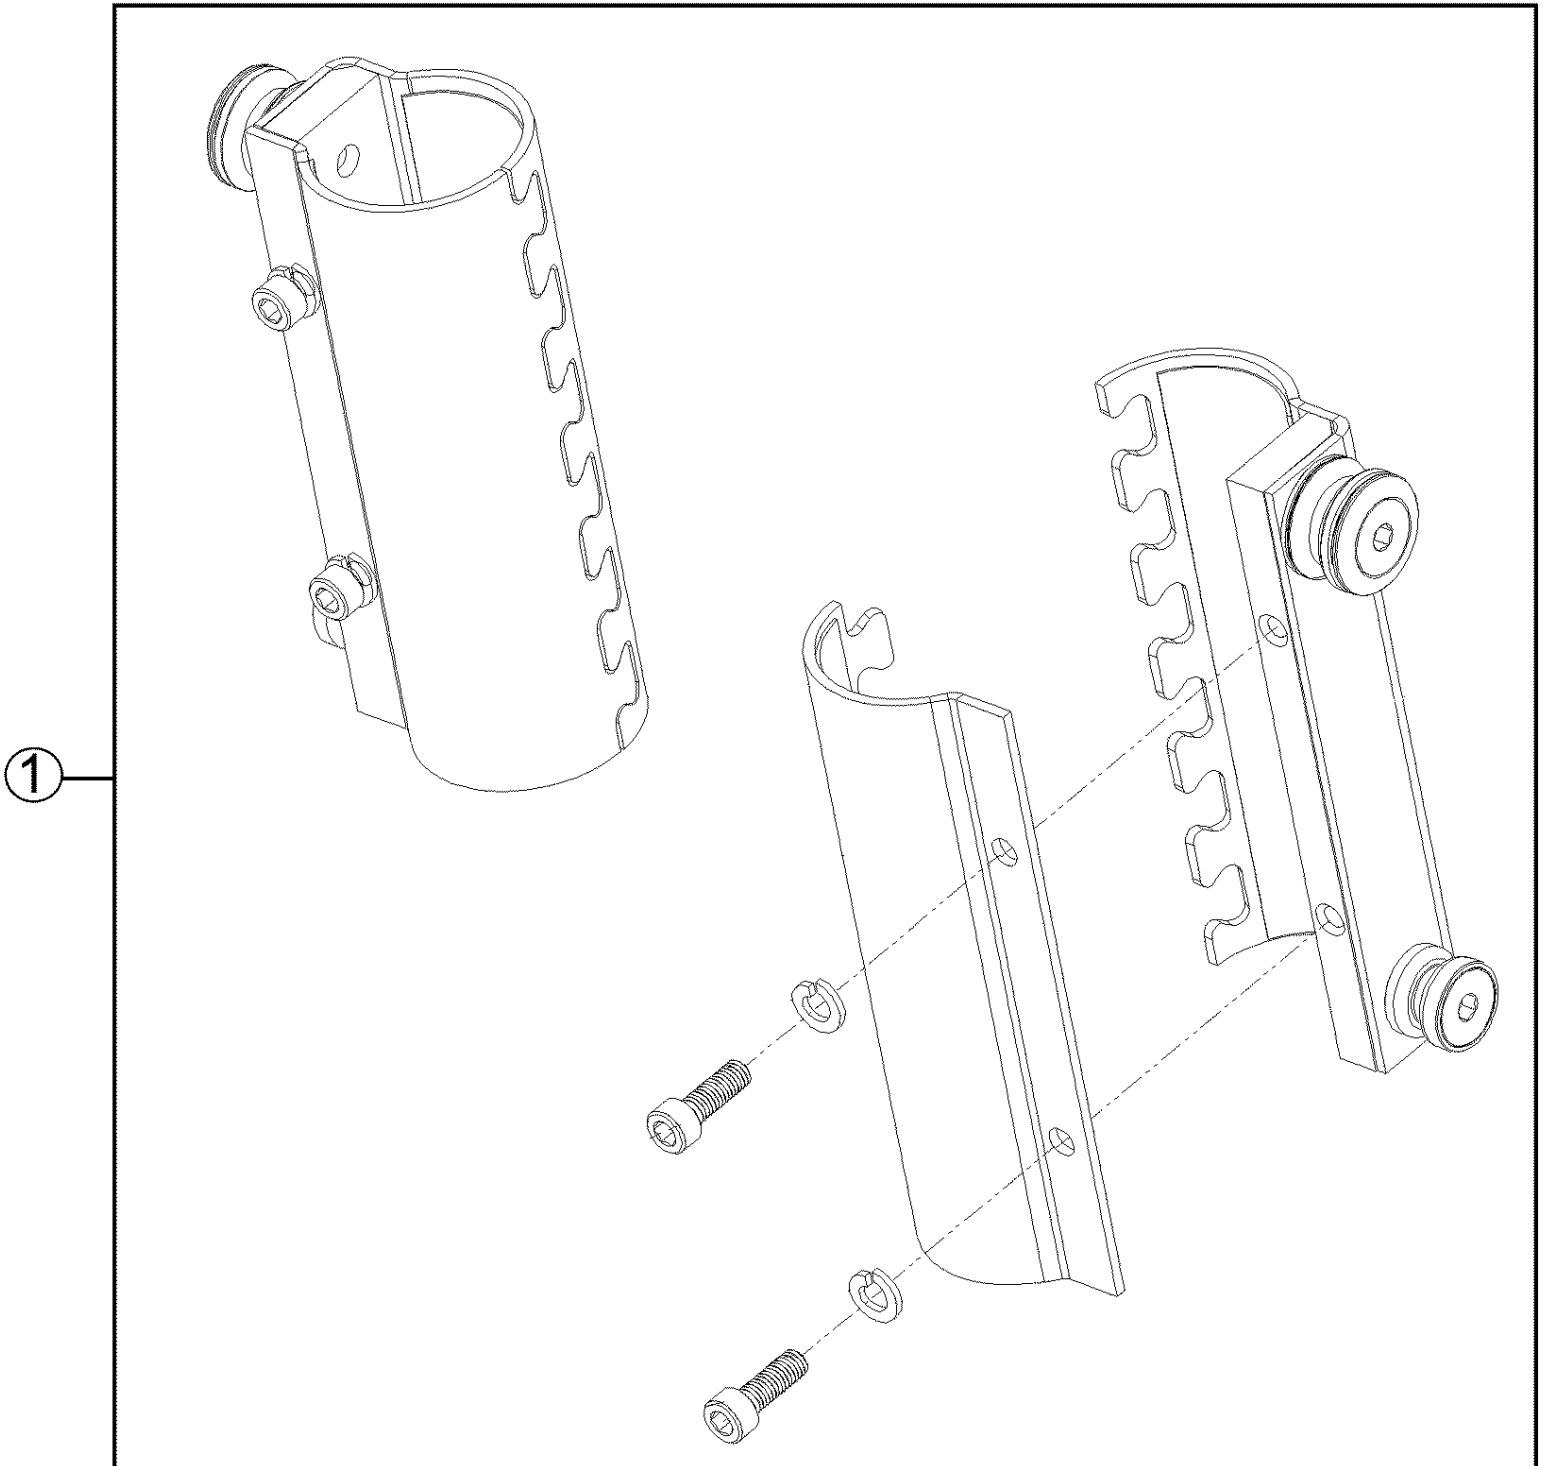

# 2016 Vulcan<sup>®</sup> S CAFÉ Supplement PARTS DIAGRAM

KQR FORK BRACKET

# 2016 Vulcan® S CAFÉ Supplement PARTS LIST

KQR FORK BRACKET

ITEM NAME	PART NUMBER	QUANTITY
KQR FORK BRACKET (Ref # 1)	99994-0546	1