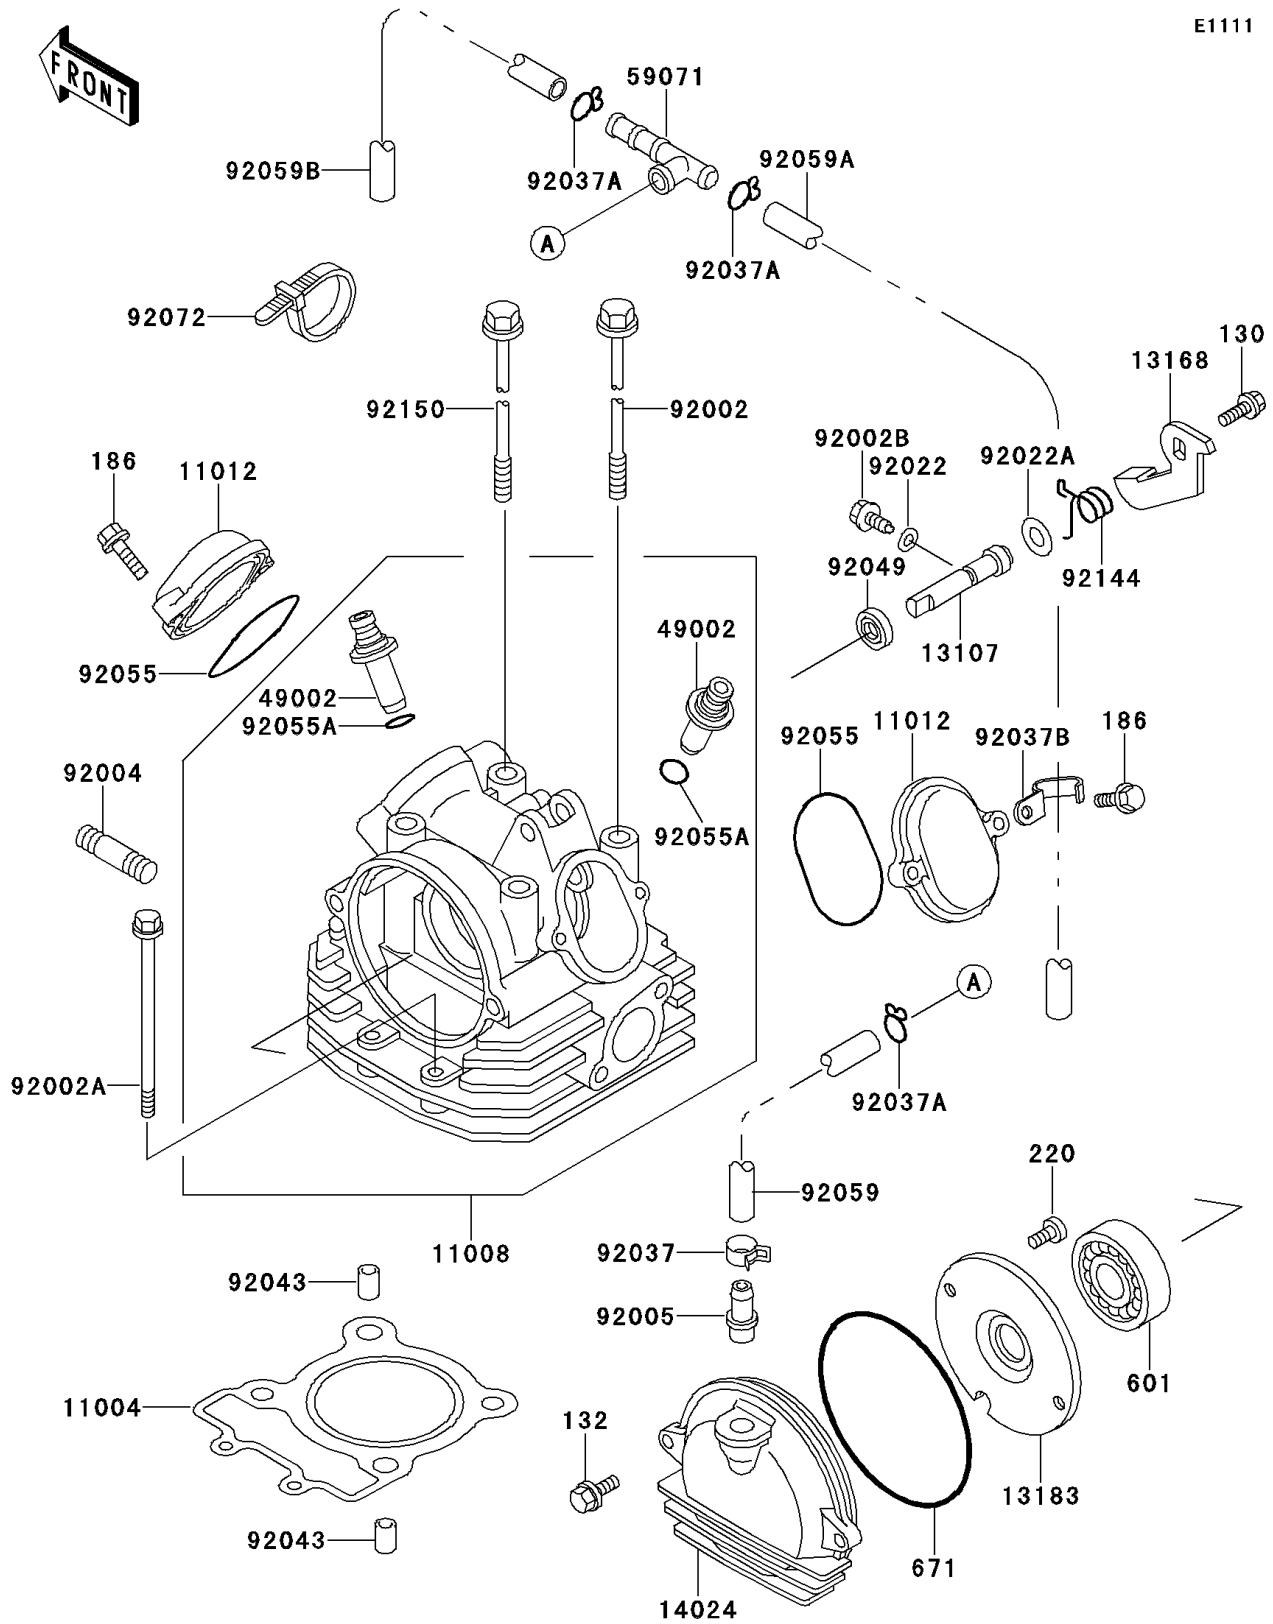

1995 Bayou 220 PARTS DIAGRAM

Cylinder Head

E1111

1995 Bayou 220 PARTS LIST

Cylinder Head

ITEM NAME	PART NUMBER	QUANTITY
BOLT-FLANGED (Ref # 130)	130Y0610	1
BOLT-FLANGED-SMALL (Ref # 132)	132Y0616	2
BOLT-UPSET-WP (Ref # 186)	186G0625	4
SCREW-PAN-CROS,6X8 (Ref # 220)	220B0608	2
BEARING-BALL (Ref # 601)	601A6004ZZ	1
O RING,95MM (Ref # 671)	671B2595	1
GASKET-HEAD (Ref # 11004)	11004-1167	1
HEAD-COMP-CYLINDER (Ref # 11008)	11008-1197	1
CAP,ROCKER ARM (Ref # 11012)	11012-1486	2
SHAFT,DECOMPRESSOR (Ref # 13107)	13107-1209	1
LEVER,DECOMPRESSOR (Ref # 13168)	13168-1353	1
PLATE,CAM CHAIN (Ref # 13183)	13183-1139	1
COVER,CAMSHAFT (Ref # 14024)	14024-1485	1
GUIDE-VALVE (Ref # 49002)	49002-1079	2
JOINT (Ref # 59071)	59071-1124	1
BOLT,10X228 (Ref # 92002)	92002-1960	3
BOLT,6X113 (Ref # 92002A)	92002-1961	2
BOLT,DECOMPRESSOR (Ref # 92002B)	92002-1962	1
STUD,6X30 (Ref # 92004)	92004-1128	2
FITTING,BREATHER PIPE (Ref # 92005)	92005-1161	1
WASHER,6.1X12X1 (Ref # 92022)	92022-077	1
WASHER,10.2X20X0.5 (Ref # 92022A)	92022-1649	1
CLAMP (Ref # 92037)	92037-1181	1
CLAMP,FUEL TUBE (Ref # 92037A)	92037-1271	3
CLAMP (Ref # 92037B)	92037-1939	1
PIN,10.1X12X14 (Ref # 92043)	92043-4009	2
SEAL-OIL,SD10205-1HS (Ref # 92049)	92049-1286	1
RING-O,53.5X2.6 (Ref # 92055)	92055-112	2
RING-O,VALVE GUIDE (Ref # 92055A)	92055-1177	2

1995 Bayou 220 PARTS LIST

Cylinder Head

ITEM NAME	PART NUMBER	QUANTITY
TUBE,9X12X148 (Ref # 92059)	92059-1848	1
TUBE,9X12X600 (Ref # 92059A)	92059-1849	1
TUBE (Ref # 92059B)	92059-1900	1
BAND,L=149 (Ref # 92072)	92072-031	1
SPRING,DECOMPRESSOR (Ref # 92144)	92144-1154	1
BOLT (Ref # 92150)	92150-1107	1