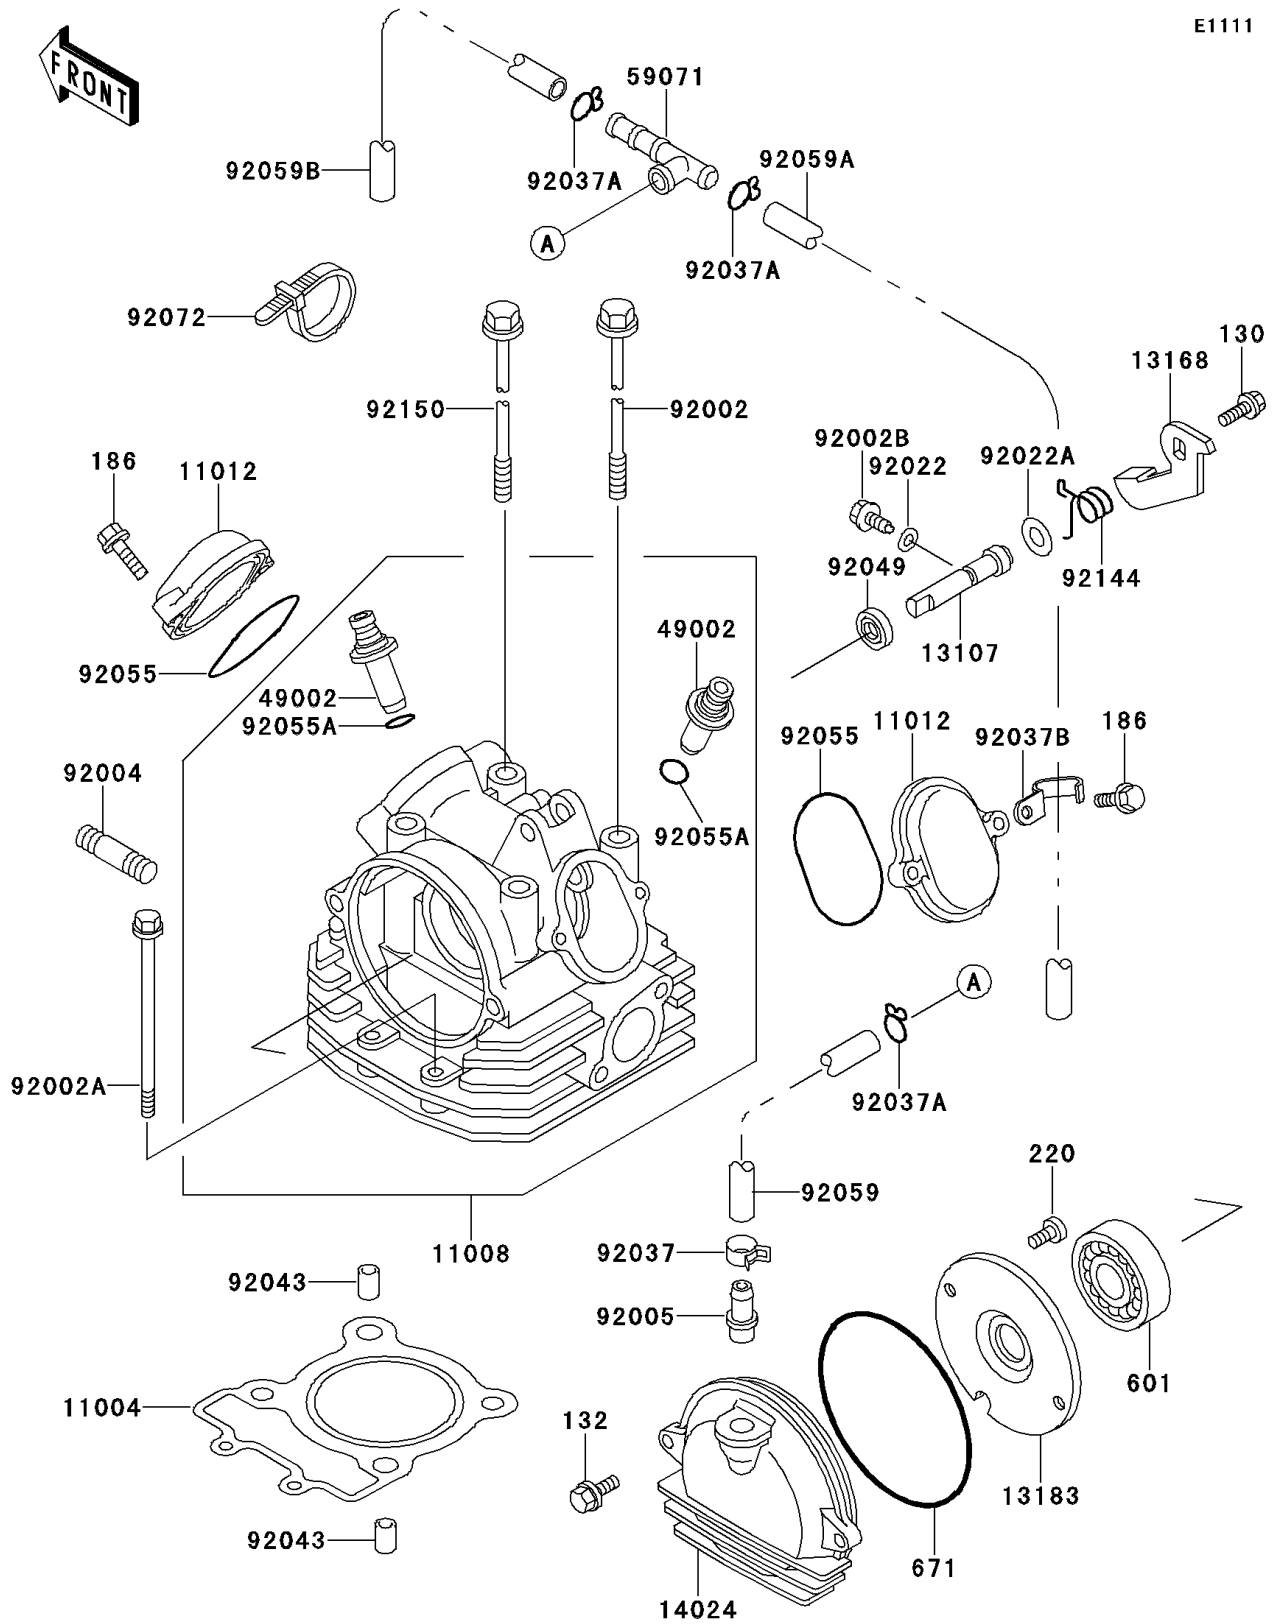

# 1996 Bayou 220 PARTS DIAGRAM

Cylinder Head

E1111

# 1996 Bayou 220 PARTS LIST

## Cylinder Head

ITEM NAME	PART NUMBER	QUANTITY
BOLT-FLANGED (Ref # 130)	130Y0610	1
BOLT-FLANGED-SMALL (Ref # 132)	132Y0616	2
BOLT-UPSET-WP (Ref # 186)	186G0625	4
SCREW-PAN-CROS,6X8 (Ref # 220)	220B0608	2
BEARING-BALL (Ref # 601)	601A6004ZZ	1
O RING,95MM (Ref # 671)	671B2595	1
GASKET-HEAD (Ref # 11004)	11004-1167	1
HEAD-COMP-CYLINDER (Ref # 11008)	11008-1197	1
CAP,ROCKER ARM (Ref # 11012)	11012-1486	2
SHAFT,DECOMPRESSOR (Ref # 13107)	13107-1209	1
LEVER,DECOMPRESSOR (Ref # 13168)	13168-1353	1
PLATE,CAM CHAIN (Ref # 13183)	13183-1139	1
COVER,CAMSHAFT (Ref # 14024)	14024-1485	1
GUIDE-VALVE (Ref # 49002)	49002-1079	2
JOINT (Ref # 59071)	59071-1124	1
BOLT,10X228 (Ref # 92002)	92002-1960	3
BOLT,6X113 (Ref # 92002A)	92002-1961	2
BOLT,DECOMPRESSOR (Ref # 92002B)	92002-1962	1
STUD,6X30 (Ref # 92004)	92004-1128	2
FITTING,BREATHER PIPE (Ref # 92005)	92005-1161	1
WASHER,6.1X12X1 (Ref # 92022)	92022-077	1
WASHER,10.2X20X0.5 (Ref # 92022A)	92022-1649	1
CLAMP (Ref # 92037)	92037-1181	1
CLAMP,FUEL TUBE (Ref # 92037A)	92037-1271	3
CLAMP (Ref # 92037B)	92037-1939	1
PIN,10.1X12X14 (Ref # 92043)	92043-4009	2
SEAL-OIL,SD10205-1HS (Ref # 92049)	92049-1286	1
RING-O,53.5X2.6 (Ref # 92055)	92055-112	2
RING-O,VALVE GUIDE (Ref # 92055A)	92055-1177	2

## Cylinder Head

ITEM NAME	PART NUMBER	QUANTITY
TUBE,9X12X148 (Ref # 92059)	92059-1848	1
TUBE,9X12X600 (Ref # 92059A)	92059-1849	1
TUBE (Ref # 92059B)	92059-1900	1
BAND,L=149 (Ref # 92072)	92072-031	1
SPRING,DECOMPRESSOR (Ref # 92144)	92144-1154	1
BOLT (Ref # 92150)	92150-1107	1