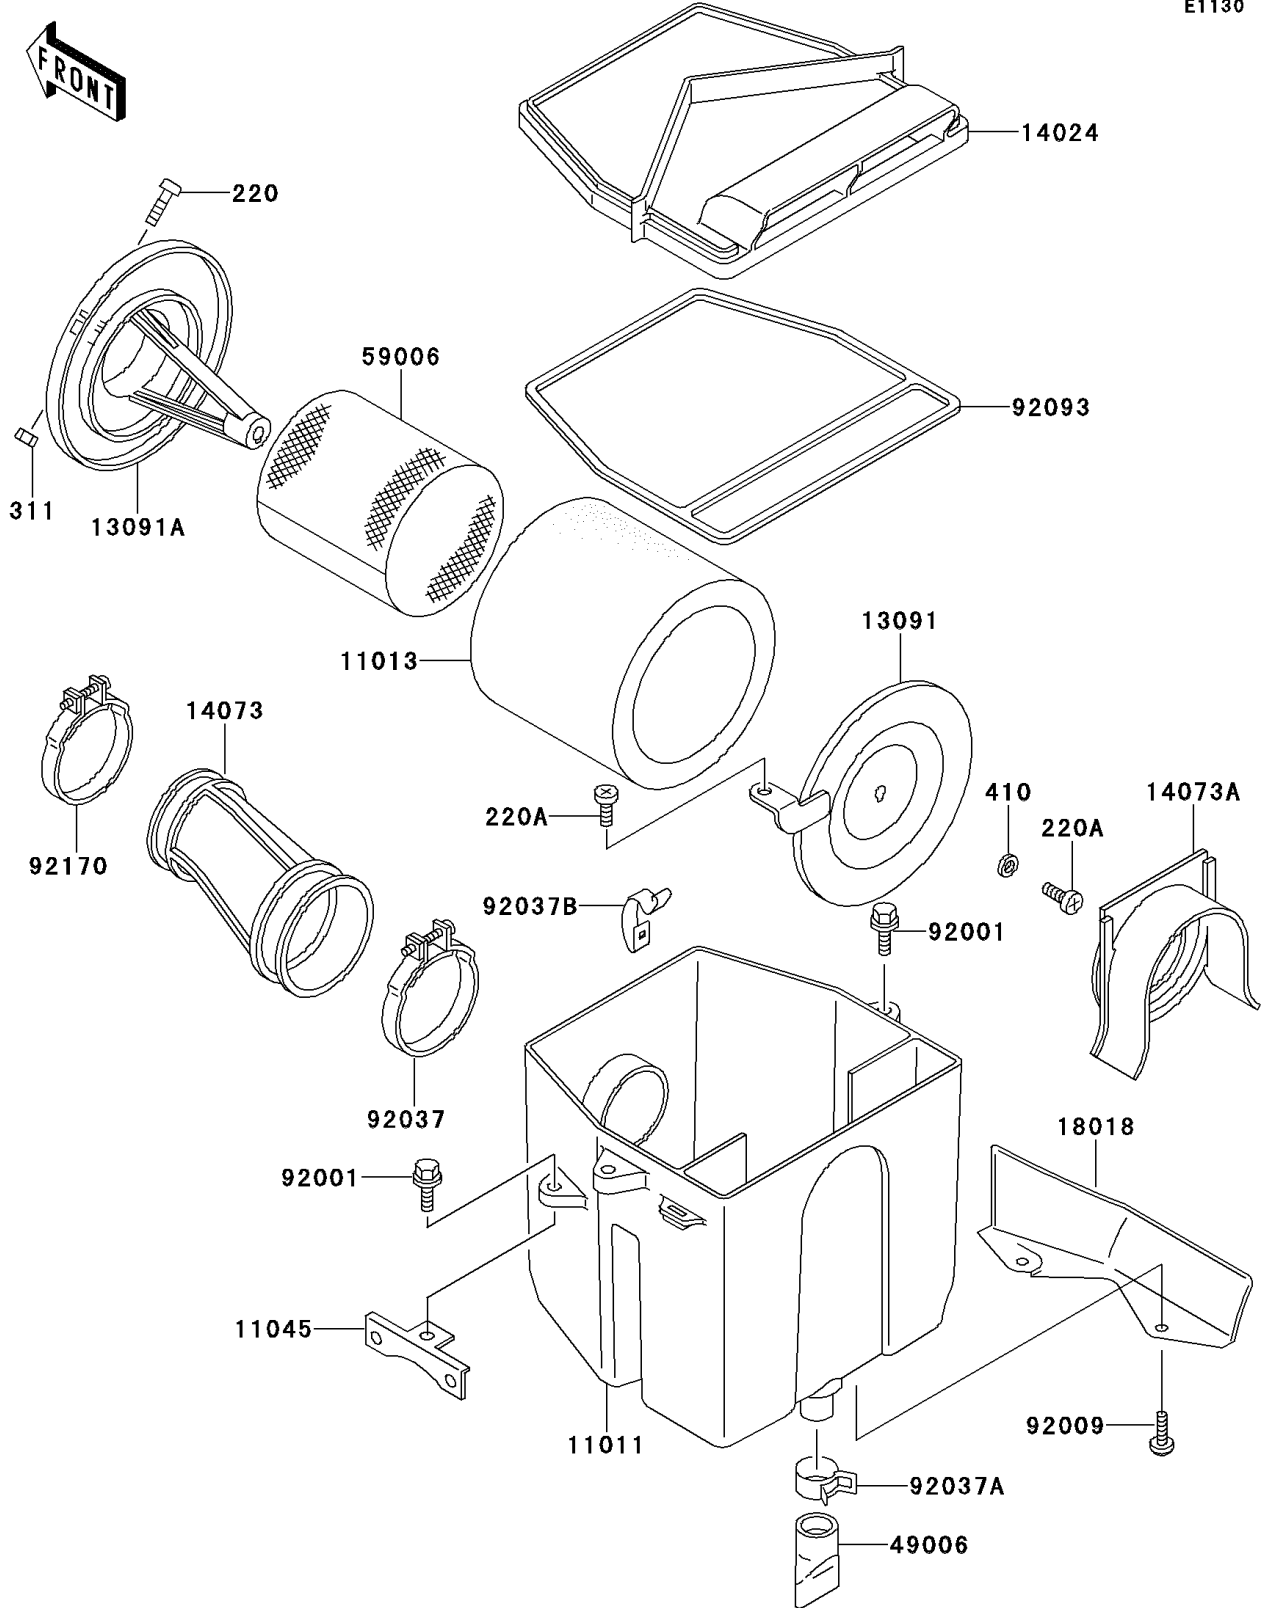

1994 Bayou 220 PARTS DIAGRAM

Air Cleaner

E1130

1994 Bayou 220 PARTS LIST

Air Cleaner

ITEM NAME	PART NUMBER	QUANTITY
SCREW-PAN-CROS (Ref # 220)	220B0516	1
SCREW-PAN-CROS,6X14 (Ref # 220A)	220B0614	2
NUT-HEX (Ref # 311)	311B0500	1
WASHER-PLAIN-SMALL,6MM (Ref # 410)	410B0600	1
CASE-AIR FILTER (Ref # 11011)	11011-1260	1
ELEMENT-AIR FILTER (Ref # 11013)	11013-1158	1
BRACKET,REGULATOR (Ref # 11045)	11045-1786	1
HOLDER,ELEMENT (Ref # 13091)	13091-1488	1
HOLDER,ELEMENT (Ref # 13091A)	13091-1510	1
COVER,AIR FILTER (Ref # 14024)	14024-1489	1
DUCT,CARBURETOR (Ref # 14073)	14073-1312	1
DUCT,AIR FILTER (Ref # 14073A)	14073-1313	1
PLATE-HEAT GUARD (Ref # 18018)	18018-1077	1
BOOT (Ref # 49006)	49006-1199	2
ARRESTER-FLAME (Ref # 59006)	59006-1052	1
BOLT,6X18 (Ref # 92001)	92001-1342	3
SCREW,TAPPING,5X10 (Ref # 92009)	92009-1332	2
CLAMP,57MM,BLACK (Ref # 92037)	92037-1452	1
CLAMP (Ref # 92037A)	92037-1460	2
CLAMP,AIR FILTER (Ref # 92037B)	92037-1783	4
SEAL,AIR FILTER (Ref # 92093)	92093-1241	1
CLAMP (Ref # 92170)	92170-1006	1