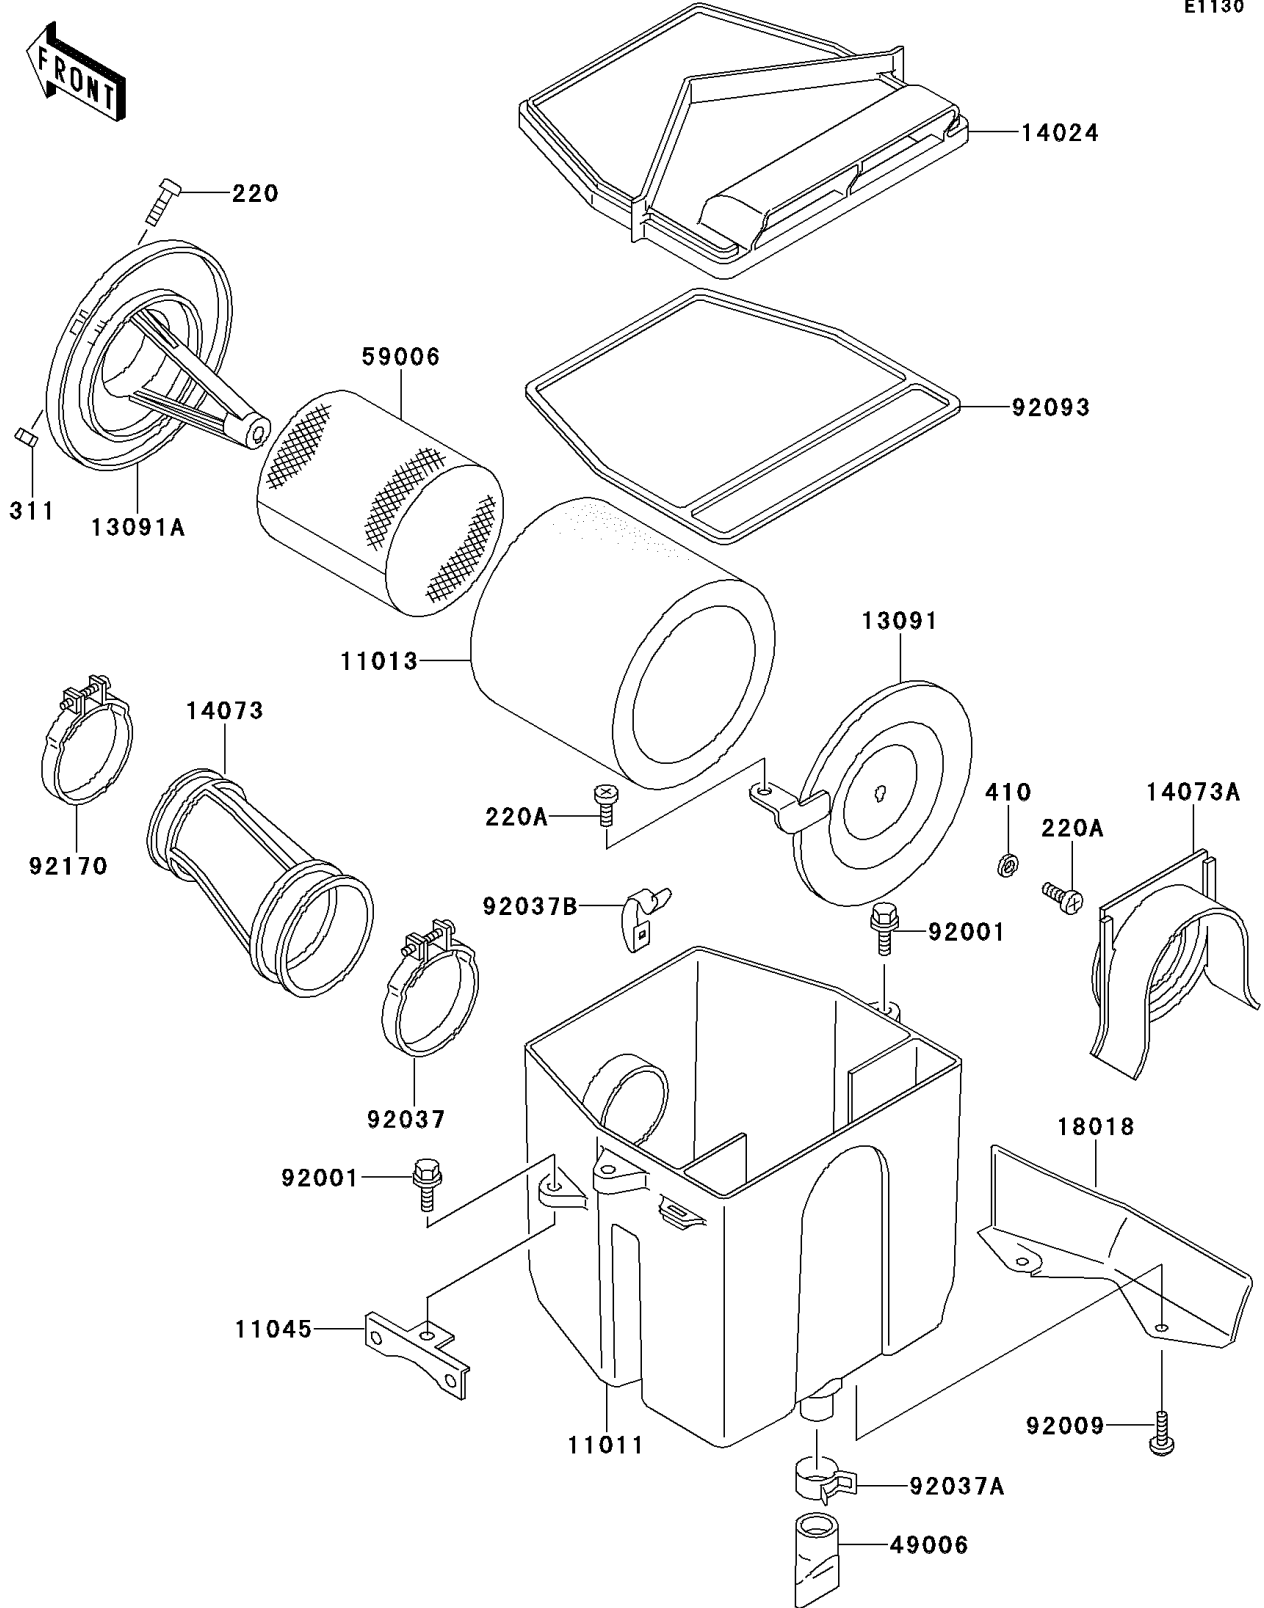

# 1994 Bayou 220 PARTS DIAGRAM

Air Cleaner

E1130

# 1994 Bayou 220 PARTS LIST

## Air Cleaner

ITEM NAME	PART NUMBER	QUANTITY
SCREW-PAN-CROS (Ref # 220)	220B0516	1
SCREW-PAN-CROS,6X14 (Ref # 220A)	220B0614	2
NUT-HEX (Ref # 311)	311B0500	1
WASHER-PLAIN-SMALL,6MM (Ref # 410)	410B0600	1
CASE-AIR FILTER (Ref # 11011)	11011-1260	1
ELEMENT-AIR FILTER (Ref # 11013)	11013-1158	1
BRACKET,REGULATOR (Ref # 11045)	11045-1786	1
HOLDER,ELEMENT (Ref # 13091)	13091-1488	1
HOLDER,ELEMENT (Ref # 13091A)	13091-1510	1
COVER,AIR FILTER (Ref # 14024)	14024-1489	1
DUCT,CARBURETOR (Ref # 14073)	14073-1312	1
DUCT,AIR FILTER (Ref # 14073A)	14073-1313	1
PLATE-HEAT GUARD (Ref # 18018)	18018-1077	1
BOOT (Ref # 49006)	49006-1199	2
ARRESTER-FLAME (Ref # 59006)	59006-1052	1
BOLT,6X18 (Ref # 92001)	92001-1342	3
SCREW,TAPPING,5X10 (Ref # 92009)	92009-1332	2
CLAMP,57MM,BLACK (Ref # 92037)	92037-1452	1
CLAMP (Ref # 92037A)	92037-1460	2
CLAMP,AIR FILTER (Ref # 92037B)	92037-1783	4
SEAL,AIR FILTER (Ref # 92093)	92093-1241	1
CLAMP (Ref # 92170)	92170-1006	1