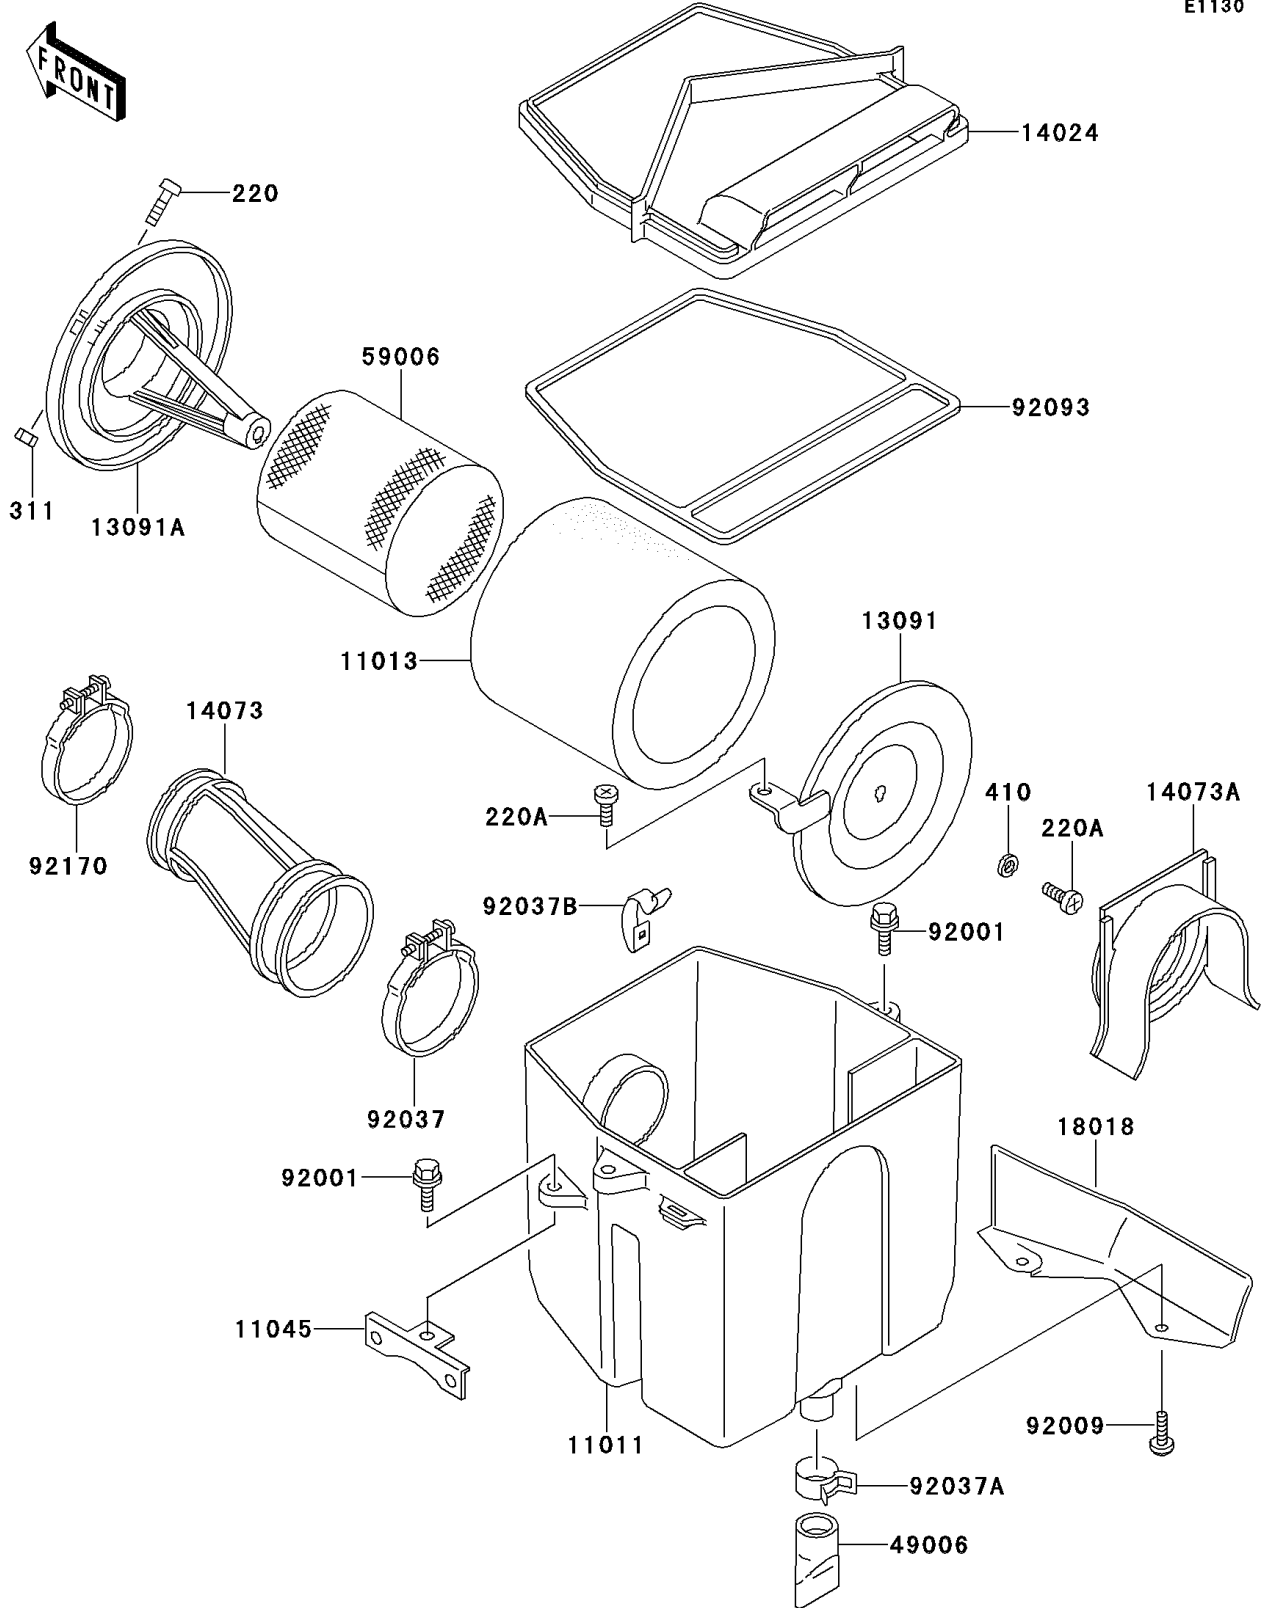

1995 Bayou 220 PARTS DIAGRAM

Air Cleaner

E1130

1995 Bayou 220 PARTS LIST

Air Cleaner

ITEM NAME	PART NUMBER	QUANTITY
SCREW-PAN-CROS (Ref # 220)	220B0516	1
SCREW-PAN-CROS,6X14 (Ref # 220A)	220B0614	2
NUT-HEX (Ref # 311)	311B0500	1
WASHER-PLAIN-SMALL,6MM (Ref # 410)	410B0600	1
CASE-AIR FILTER (Ref # 11011)	11011-1260	1
ELEMENT-AIR FILTER (Ref # 11013)	11013-1158	1
BRACKET,REGULATOR (Ref # 11045)	11045-1786	1
HOLDER,ELEMENT (Ref # 13091)	13091-1488	1
HOLDER,ELEMENT (Ref # 13091A)	13091-1510	1
COVER,AIR FILTER (Ref # 14024)	14024-1489	1
DUCT,CARBURETOR (Ref # 14073)	14073-1312	1
DUCT,AIR FILTER (Ref # 14073A)	14073-1313	1
PLATE-HEAT GUARD (Ref # 18018)	18018-1077	1
BOOT (Ref # 49006)	49006-1199	2
ARRESTER-FLAME (Ref # 59006)	59006-1052	1
BOLT,6X18 (Ref # 92001)	92001-1342	3
SCREW,TAPPING,5X10 (Ref # 92009)	92009-1332	2
CLAMP,57MM,BLACK (Ref # 92037)	92037-1452	1
CLAMP (Ref # 92037A)	92037-1460	2
CLAMP,AIR FILTER (Ref # 92037B)	92037-1783	4
SEAL,AIR FILTER (Ref # 92093)	92093-1241	1
CLAMP (Ref # 92170)	92170-1006	1