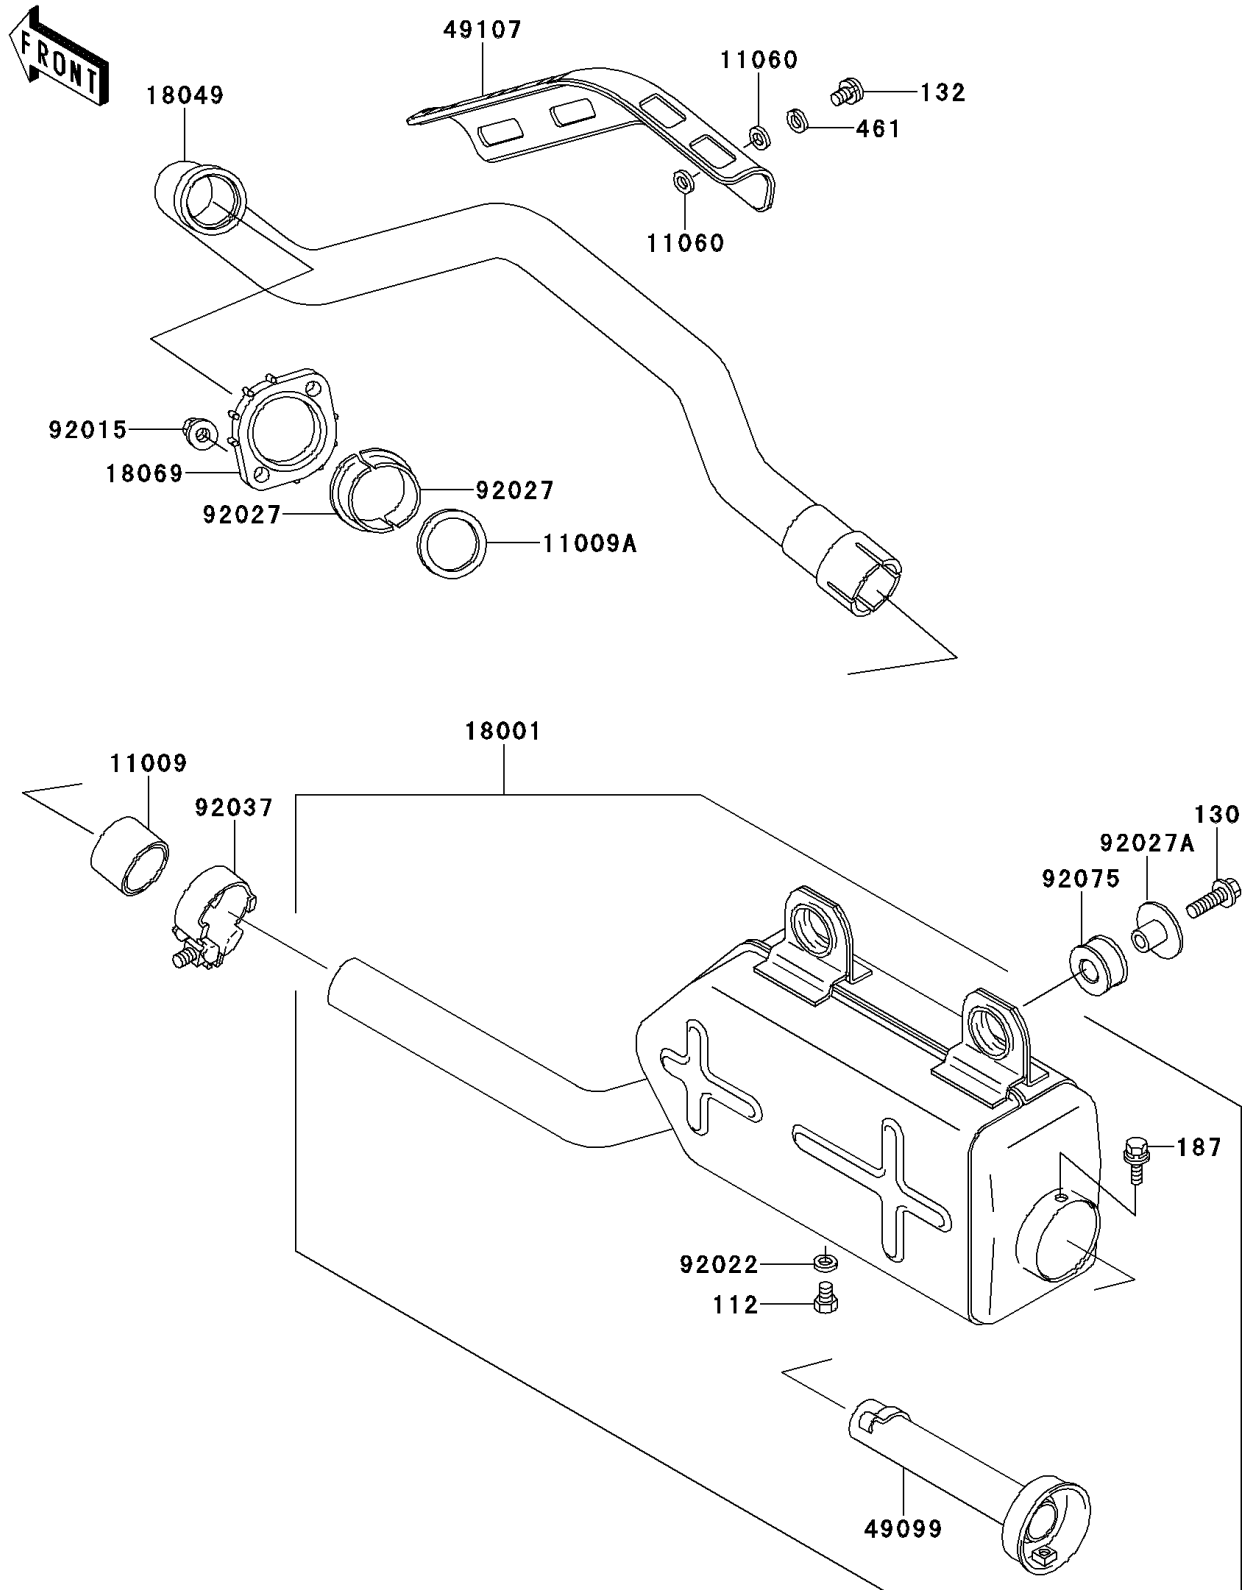

1992 Bayou 220 PARTS DIAGRAM

Muffler(s)

E1140

1992 Bayou 220 PARTS LIST

Muffler(s)

ITEM NAME	PART NUMBER	QUANTITY
BOLT-UPSET (Ref # 112)	112B0608	1
BOLT-FLANGED,8X30 (Ref # 130)	130J0830	2
BOLT-FLANGED-SMALL,6X10 (Ref # 132)	132J0610	2
BOLT-UPSET-WSP (Ref # 187)	187B0612	1
WASHER-SPRING,6MM,BLACK (Ref # 461)	461K0600	2
GASKET,EXHAUST PIPE CONNECTING (Ref # 11009)	11009-1718	1
GASKET,EXHAUST PIPE HOLDER (Ref # 11009A)	11009-1866	1
GASKET,6.2X11.5X1.5 (Ref # 11060)	11060-1109	4
MUFFLER (Ref # 18001)	18001-1667	1
PIPE-EXHAUST (Ref # 18049)	18049-1415	1
HOLDER-EXHAUST PIPE (Ref # 18069)	18069-1078	1
BAFFLE-PIPE MUFFLER (Ref # 49099)	49099-1249	1
COVER-EXHAUST PIPE (Ref # 49107)	49107-1074	1
NUT,6MM (Ref # 92015)	92015-1365	2
WASHER,6.2X11X1 (Ref # 92022)	92022-304	1
COLLAR,L=14.5 (Ref # 92027)	92027-1142	2
COLLAR,MUFFLER (Ref # 92027A)	92027-1981	2
CLAMP (Ref # 92037)	92037-1956	1
DAMPER,MUFFLER (Ref # 92075)	92075-1809	2