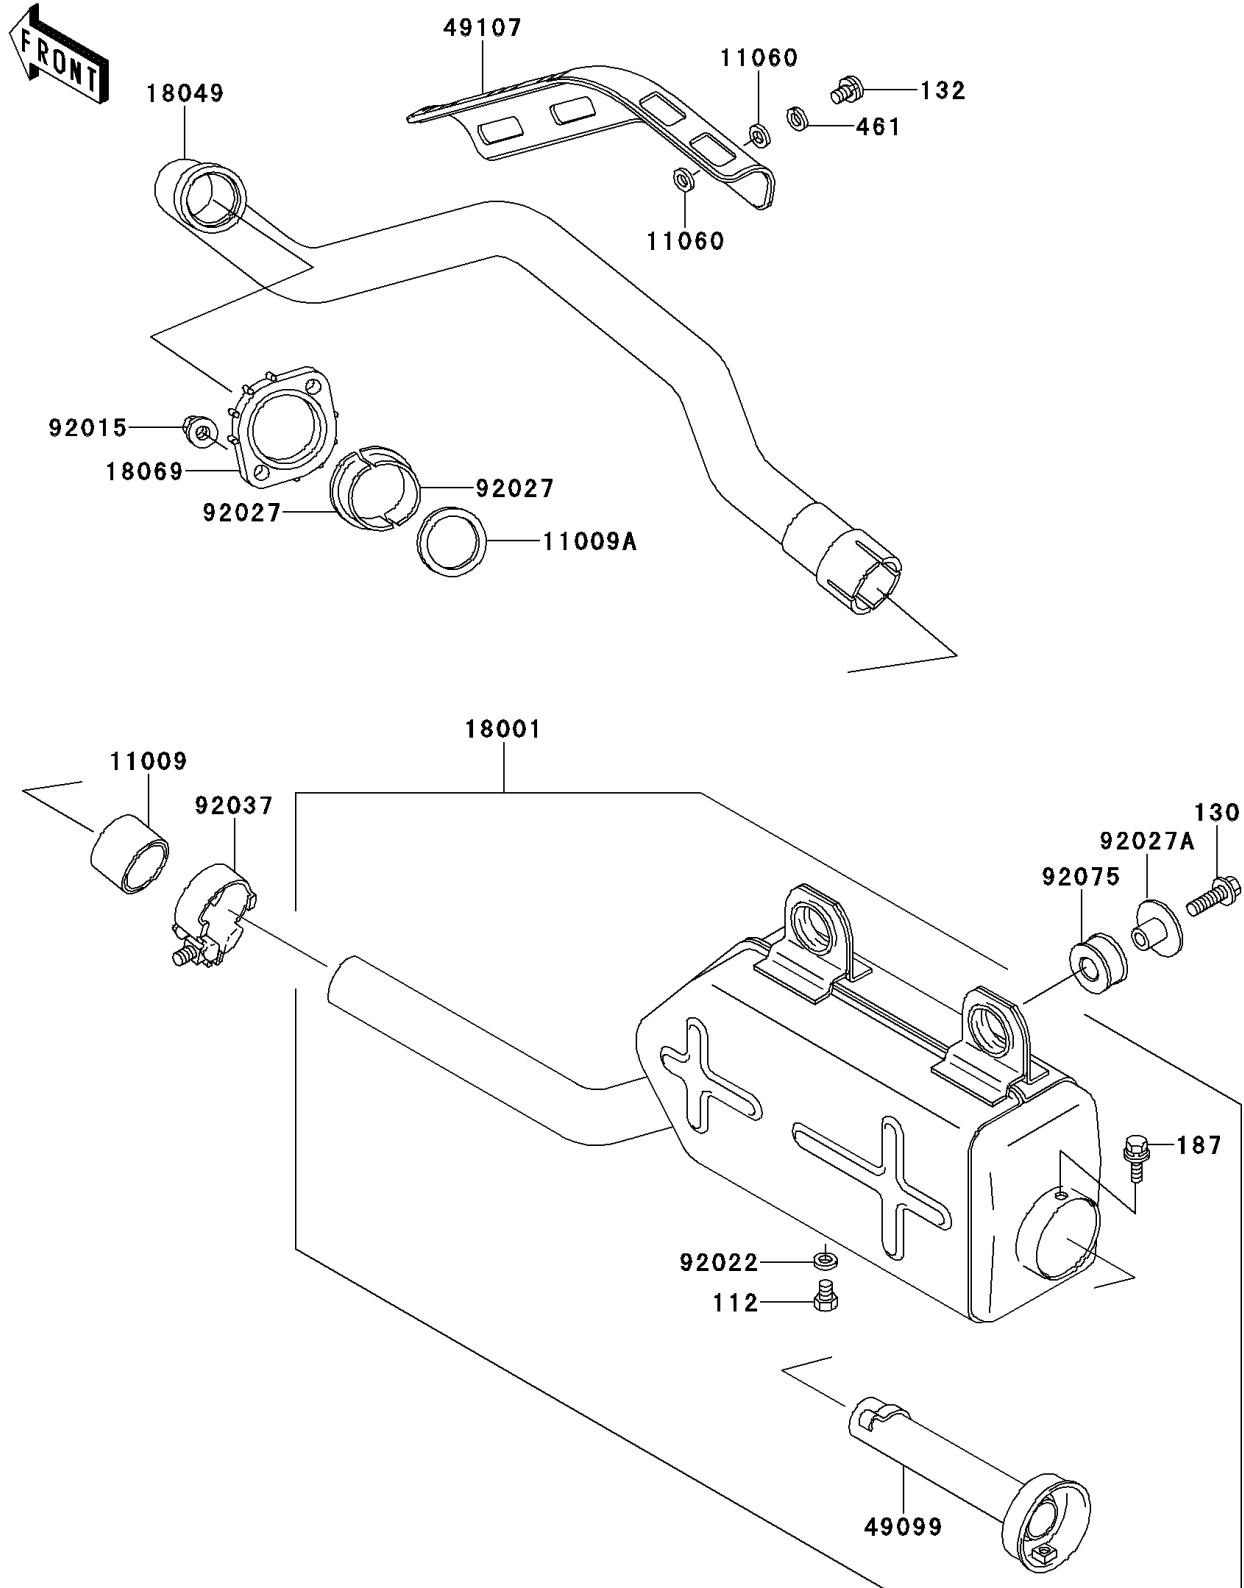

1995 Bayou 220 PARTS DIAGRAM

Muffler(s)

E1140

1995 Bayou 220 PARTS LIST

Muffler(s)

ITEM NAME	PART NUMBER	QUANTITY
BOLT-UPSET (Ref # 112)	112B0608	1
BOLT-FLANGED,8X30 (Ref # 130)	130J0830	2
BOLT-FLANGED-SMALL,6X10 (Ref # 132)	132J0610	2
BOLT-UPSET-WSP (Ref # 187)	187B0612	1
WASHER-SPRING,6MM,BLACK (Ref # 461)	461K0600	2
GASKET,EXHAUST PIPE CONNECTING (Ref # 11009)	11009-1718	1
GASKET,EXHAUST PIPE HOLDER (Ref # 11009A)	11009-1866	1
GASKET,6.2X11.5X1.5 (Ref # 11060)	11060-1109	4
MUFFLER (Ref # 18001)	18001-1667	1
PIPE-EXHAUST (Ref # 18049)	18049-1415	1
HOLDER-EXHAUST PIPE (Ref # 18069)	18069-1078	1
BAFFLE-PIPE MUFFLER (Ref # 49099)	49099-1249	1
COVER-EXHAUST PIPE (Ref # 49107)	49107-1074	1
NUT,6MM (Ref # 92015)	92015-1365	2
WASHER,6.2X11X1 (Ref # 92022)	92022-304	1
COLLAR,L=14.5 (Ref # 92027)	92027-1142	2
COLLAR,MUFFLER (Ref # 92027A)	92027-1981	2
CLAMP (Ref # 92037)	92037-1956	1
DAMPER,MUFFLER (Ref # 92075)	92075-1809	2