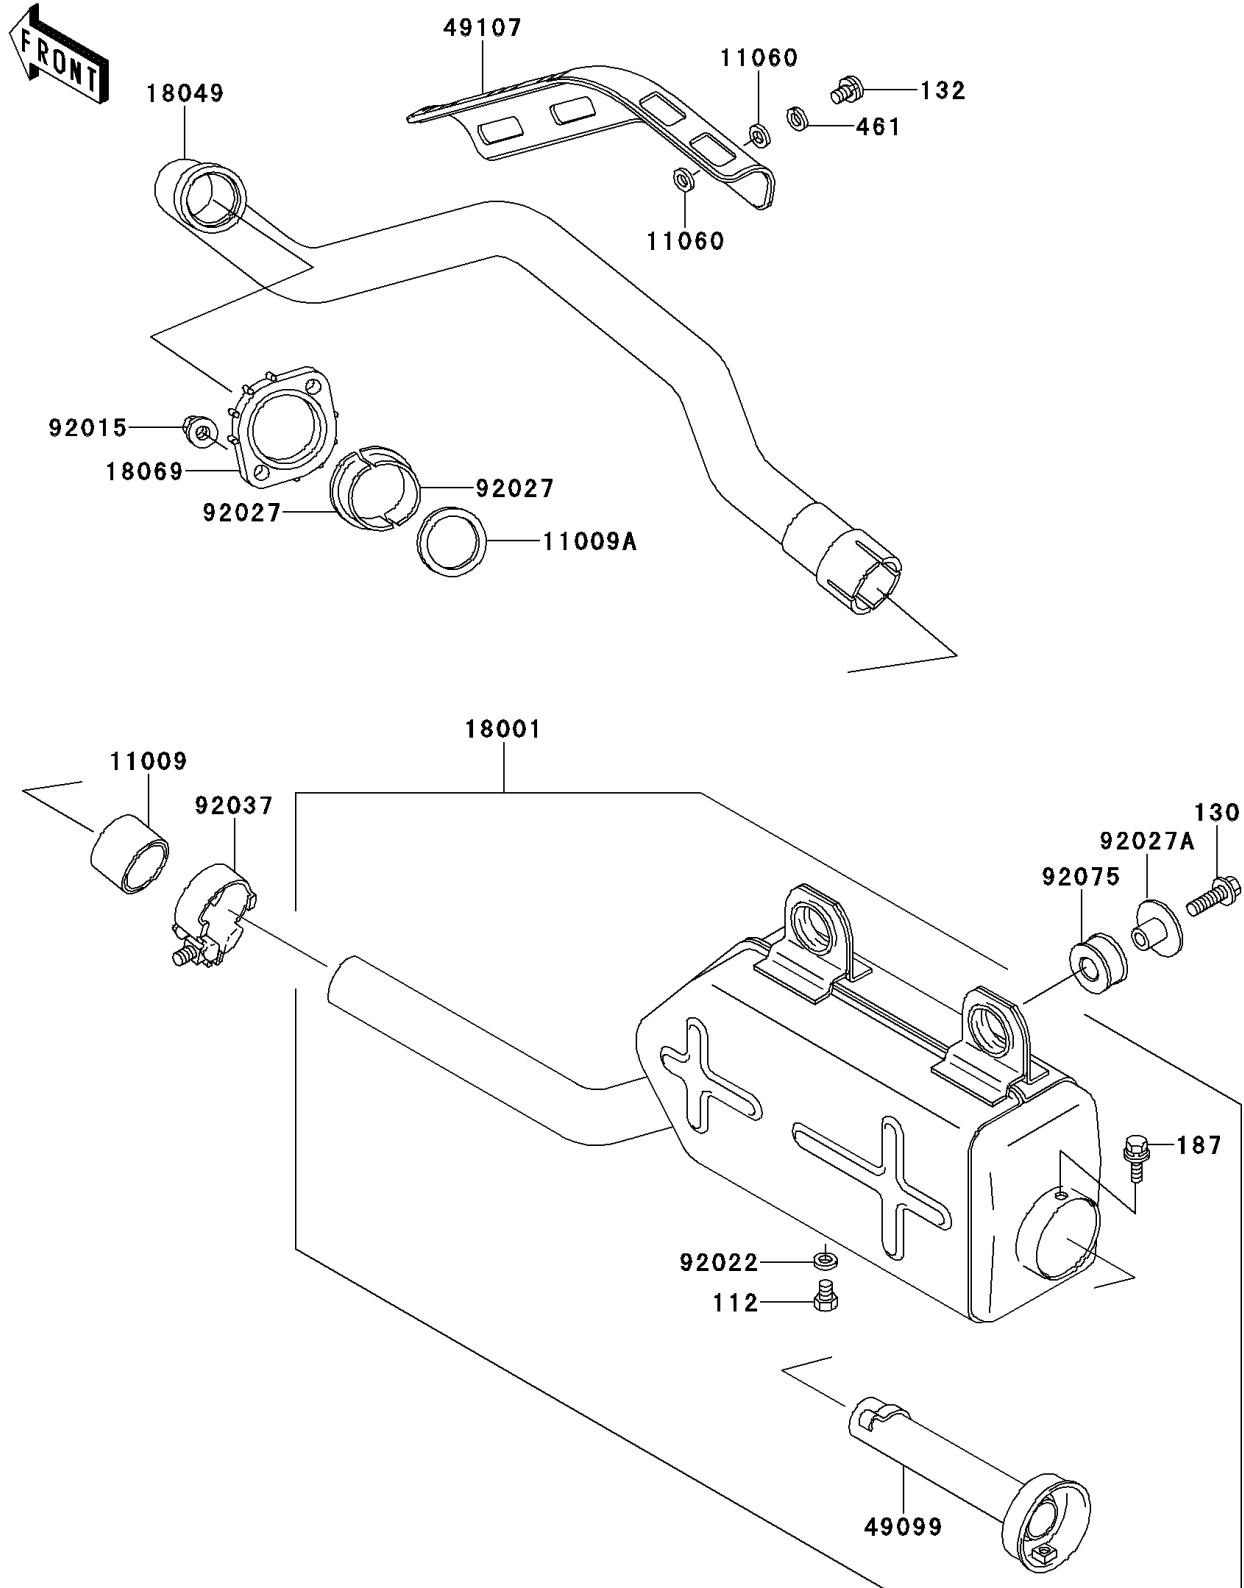

# 1996 Bayou 220 PARTS DIAGRAM

Muffler(s)

E1140

# 1996 Bayou 220 PARTS LIST

## Muffler(s)

ITEM NAME	PART NUMBER	QUANTITY
BOLT-UPSET (Ref # 112)	112B0608	1
BOLT-FLANGED,8X30 (Ref # 130)	130J0830	2
BOLT-FLANGED-SMALL,6X10 (Ref # 132)	132J0610	2
BOLT-UPSET-WSP (Ref # 187)	187B0612	1
WASHER-SPRING,6MM,BLACK (Ref # 461)	461K0600	2
GASKET,EXHAUST PIPE CONNECTING (Ref # 11009)	11009-1718	1
GASKET,EXHAUST PIPE HOLDER (Ref # 11009A)	11009-1866	1
GASKET,6.2X11.5X1.5 (Ref # 11060)	11060-1109	4
MUFFLER (Ref # 18001)	18001-1667	1
PIPE-EXHAUST (Ref # 18049)	18049-1415	1
HOLDER-EXHAUST PIPE (Ref # 18069)	18069-1078	1
BAFFLE-PIPE MUFFLER (Ref # 49099)	49099-1249	1
COVER-EXHAUST PIPE (Ref # 49107)	49107-1074	1
NUT,6MM (Ref # 92015)	92015-1365	2
WASHER,6.2X11X1 (Ref # 92022)	92022-304	1
COLLAR,L=14.5 (Ref # 92027)	92027-1142	2
COLLAR,MUFFLER (Ref # 92027A)	92027-1981	2
CLAMP (Ref # 92037)	92037-1956	1
DAMPER,MUFFLER (Ref # 92075)	92075-1809	2