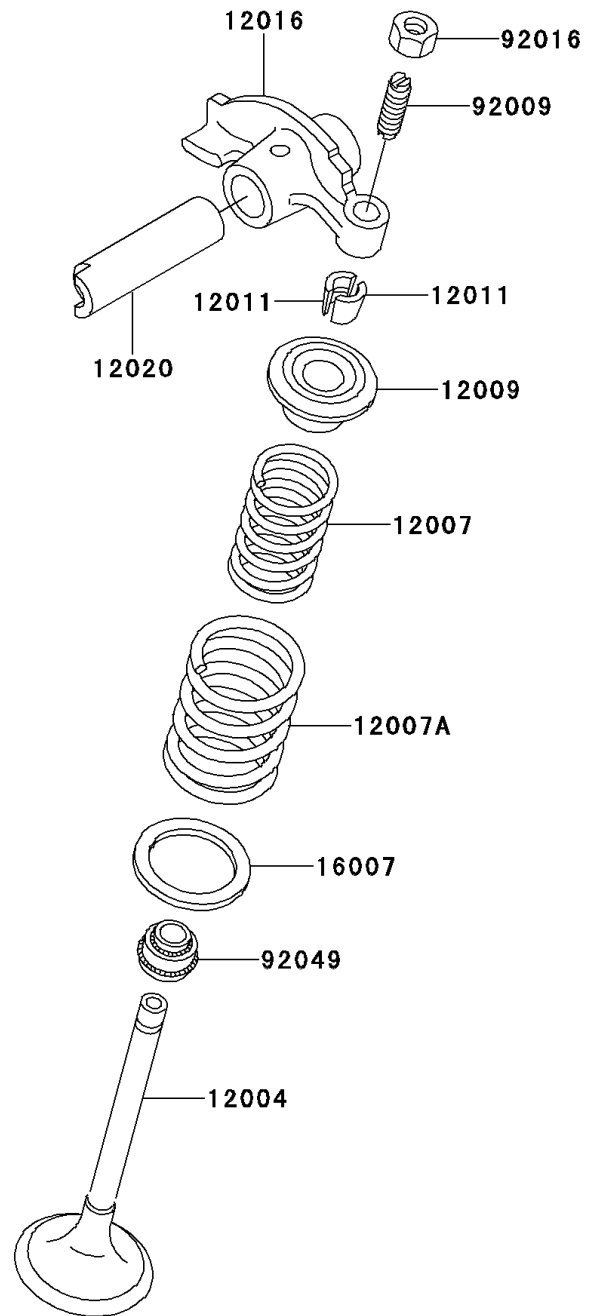

1993 Bayou 220 PARTS DIAGRAM

Valve(s)

E1210

1993 Bayou 220 PARTS LIST

Valve(s)

ITEM NAME	PART NUMBER	QUANTITY
VALVE-INTAKE (Ref # 12004)	12004-1082	1
VALVE-EXHAUST (Ref # 12005)	12005-1093	1
SPRING-ENGINE VALVE,INNER (Ref # 12007)	12007-1001	2
SPRING-ENGINE VALVE,OUTER (Ref # 12007A)	12007-1002	2
RETAINER-VALVE SPRING (Ref # 12009)	12009-1001	2
COLLET (Ref # 12011)	12011-1003	4
ARM-ROCKER (Ref # 12016)	12016-1099	2
SHAFT-ROCKER (Ref # 12020)	12020-1053	2
SEAT-SPRING (Ref # 16007)	16007-1106	2
SCREW,6MM (Ref # 92009)	92009-1032	2
NUT,6MM (Ref # 92016)	92016-061	2
SEAL-OIL,RVC2-5.5X8.5X8.3 (Ref # 92049)	92049-1062	2