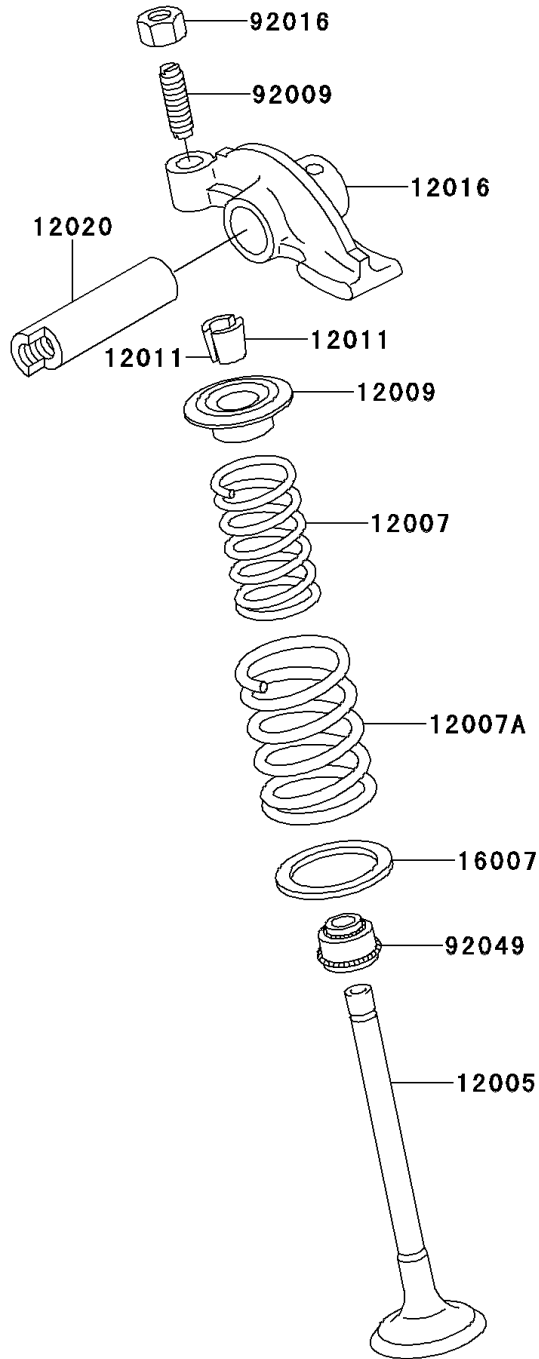

1993 Bayou 220 PARTS DIAGRAM

Valve(s)

E1210

1993 Bayou 220 PARTS LIST

Valve(s)

ITEM NAME	PART NUMBER	QUANTITY
VALVE-INTAKE (Ref # 12004)	12004-1082	1
VALVE-EXHAUST (Ref # 12005)	12005-1093	1
SPRING-ENGINE VALVE,INNER (Ref # 12007)	12007-1001	2
SPRING-ENGINE VALVE,OUTER (Ref # 12007A)	12007-1002	2
RETAINER-VALVE SPRING (Ref # 12009)	12009-1001	2
COLLET (Ref # 12011)	12011-1003	4
ARM-ROCKER (Ref # 12016)	12016-1099	2
SHAFT-ROCKER (Ref # 12020)	12020-1053	2
SEAT-SPRING (Ref # 16007)	16007-1106	2
SCREW,6MM (Ref # 92009)	92009-1032	2
NUT,6MM (Ref # 92016)	92016-061	2
SEAL-OIL,RVC2-5.5X8.5X8.3 (Ref # 92049)	92049-1062	2