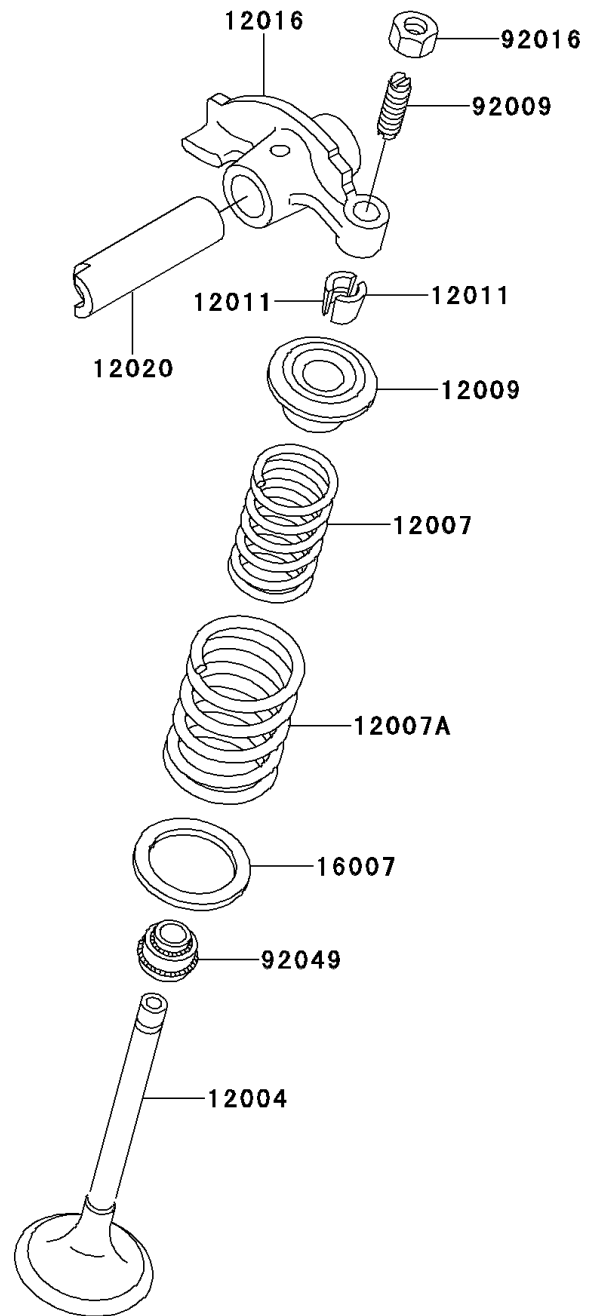

1994 Bayou 220 PARTS DIAGRAM

Valve(s)

E1210

1994 Bayou 220 PARTS LIST

Valve(s)

ITEM NAME	PART NUMBER	QUANTITY
VALVE-INTAKE (Ref # 12004)	12004-1082	1
VALVE-EXHAUST (Ref # 12005)	12005-1093	1
SPRING-ENGINE VALVE,INNER (Ref # 12007)	12007-1001	2
SPRING-ENGINE VALVE,OUTER (Ref # 12007A)	12007-1002	2
RETAINER-VALVE SPRING (Ref # 12009)	12009-1001	2
COLLET (Ref # 12011)	12011-1003	4
ARM-ROCKER (Ref # 12016)	12016-1099	2
SHAFT-ROCKER (Ref # 12020)	12020-1053	2
SEAT-SPRING (Ref # 16007)	16007-1106	2
SCREW,6MM (Ref # 92009)	92009-1032	2
NUT,6MM (Ref # 92016)	92016-061	2
SEAL-OIL,RVC2-5.5X8.5X8.3 (Ref # 92049)	92049-1062	2