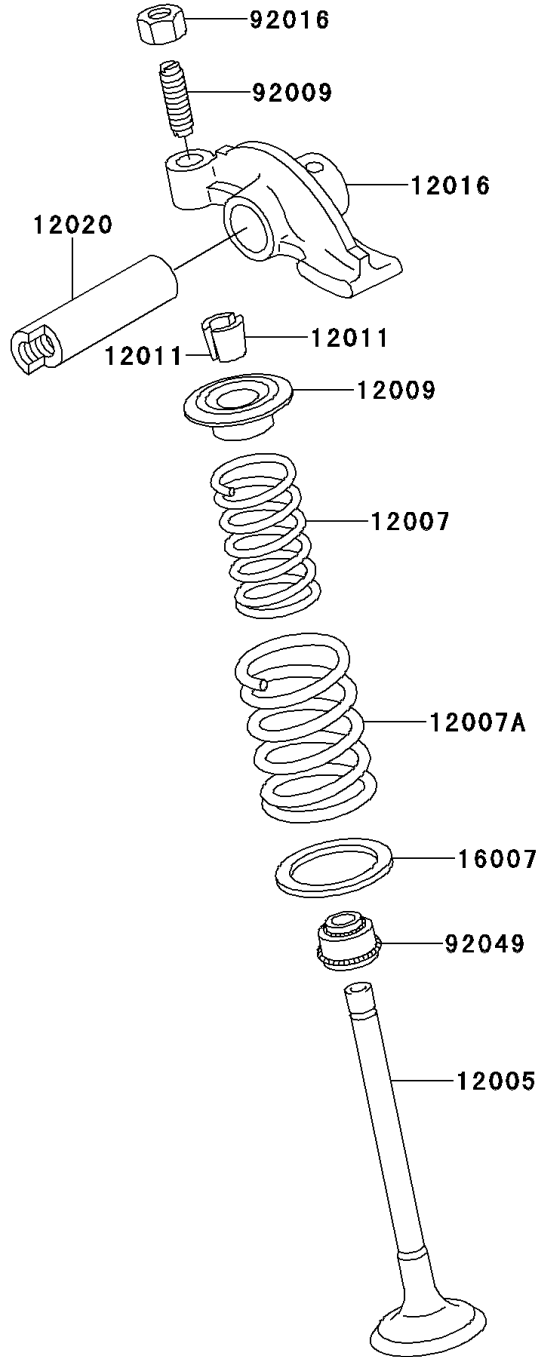

1994 Bayou 220 PARTS DIAGRAM

Valve(s)

E1210

1994 Bayou 220 PARTS LIST

Valve(s)

ITEM NAME	PART NUMBER	QUANTITY
VALVE-INTAKE (Ref # 12004)	12004-1082	1
VALVE-EXHAUST (Ref # 12005)	12005-1093	1
SPRING-ENGINE VALVE,INNER (Ref # 12007)	12007-1001	2
SPRING-ENGINE VALVE,OUTER (Ref # 12007A)	12007-1002	2
RETAINER-VALVE SPRING (Ref # 12009)	12009-1001	2
COLLET (Ref # 12011)	12011-1003	4
ARM-ROCKER (Ref # 12016)	12016-1099	2
SHAFT-ROCKER (Ref # 12020)	12020-1053	2
SEAT-SPRING (Ref # 16007)	16007-1106	2
SCREW,6MM (Ref # 92009)	92009-1032	2
NUT,6MM (Ref # 92016)	92016-061	2
SEAL-OIL,RVC2-5.5X8.5X8.3 (Ref # 92049)	92049-1062	2