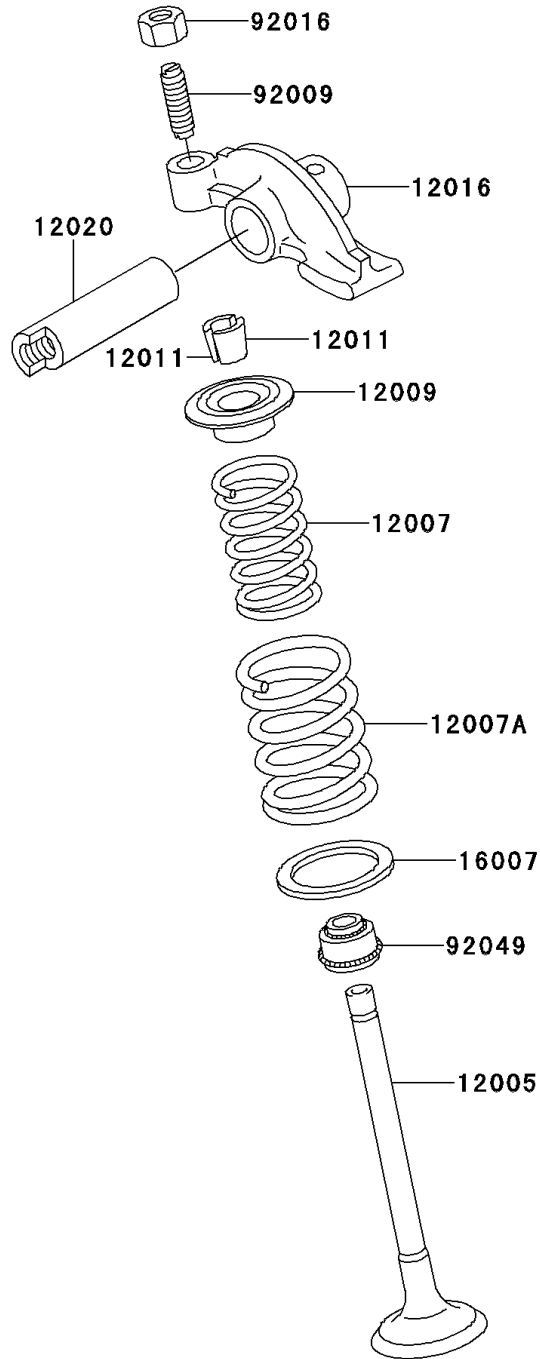

1995 Bayou 220 PARTS DIAGRAM

Valve(s)

E1210

1995 Bayou 220 PARTS LIST

Valve(s)

ITEM NAME	PART NUMBER	QUANTITY
VALVE-INTAKE (Ref # 12004)	12004-1082	1
VALVE-EXHAUST (Ref # 12005)	12005-1093	1
SPRING-ENGINE VALVE,INNER (Ref # 12007)	12007-1001	2
SPRING-ENGINE VALVE,OUTER (Ref # 12007A)	12007-1002	2
RETAINER-VALVE SPRING (Ref # 12009)	12009-1001	2
COLLET (Ref # 12011)	12011-1003	4
ARM-ROCKER (Ref # 12016)	12016-1099	2
SHAFT-ROCKER (Ref # 12020)	12020-1053	2
SEAT-SPRING (Ref # 16007)	16007-1106	2
SCREW,6MM (Ref # 92009)	92009-1032	2
NUT,6MM (Ref # 92016)	92016-061	2
SEAL-OIL,RVC2-5.5X8.5X8.3 (Ref # 92049)	92049-1062	2