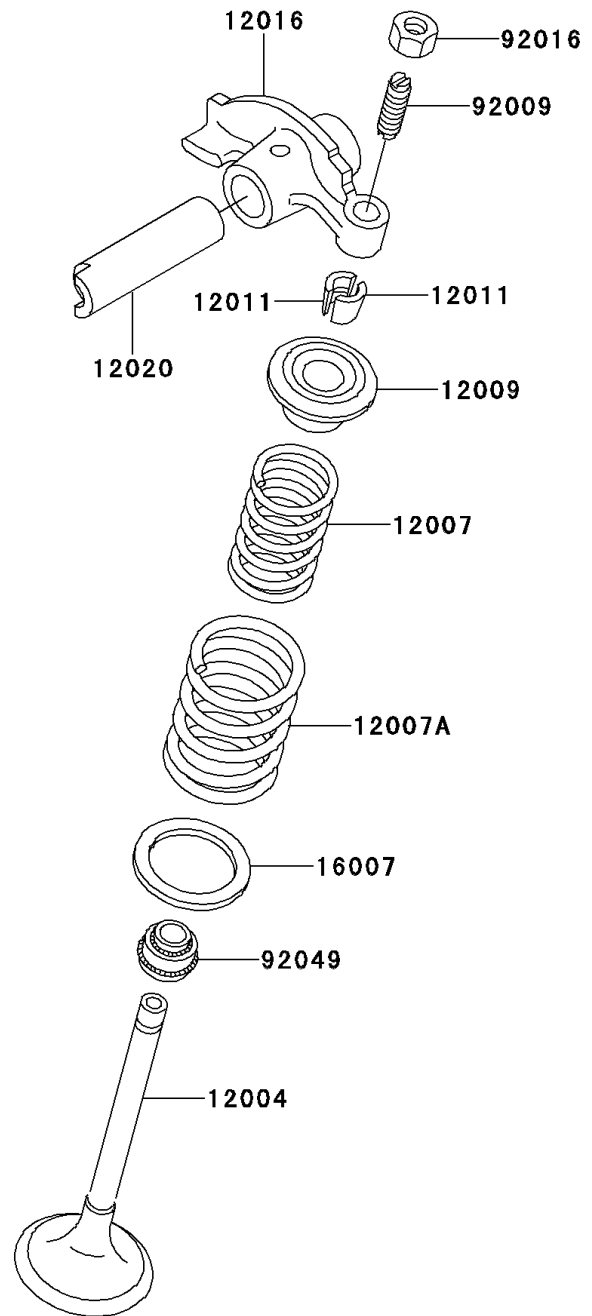

1995 Bayou 220 PARTS DIAGRAM

Valve(s)

E1210

1995 Bayou 220 PARTS LIST

Valve(s)

ITEM NAME	PART NUMBER	QUANTITY
VALVE-INTAKE (Ref # 12004)	12004-1082	1
VALVE-EXHAUST (Ref # 12005)	12005-1093	1
SPRING-ENGINE VALVE,INNER (Ref # 12007)	12007-1001	2
SPRING-ENGINE VALVE,OUTER (Ref # 12007A)	12007-1002	2
RETAINER-VALVE SPRING (Ref # 12009)	12009-1001	2
COLLET (Ref # 12011)	12011-1003	4
ARM-ROCKER (Ref # 12016)	12016-1099	2
SHAFT-ROCKER (Ref # 12020)	12020-1053	2
SEAT-SPRING (Ref # 16007)	16007-1106	2
SCREW,6MM (Ref # 92009)	92009-1032	2
NUT,6MM (Ref # 92016)	92016-061	2
SEAL-OIL,RVC2-5.5X8.5X8.3 (Ref # 92049)	92049-1062	2