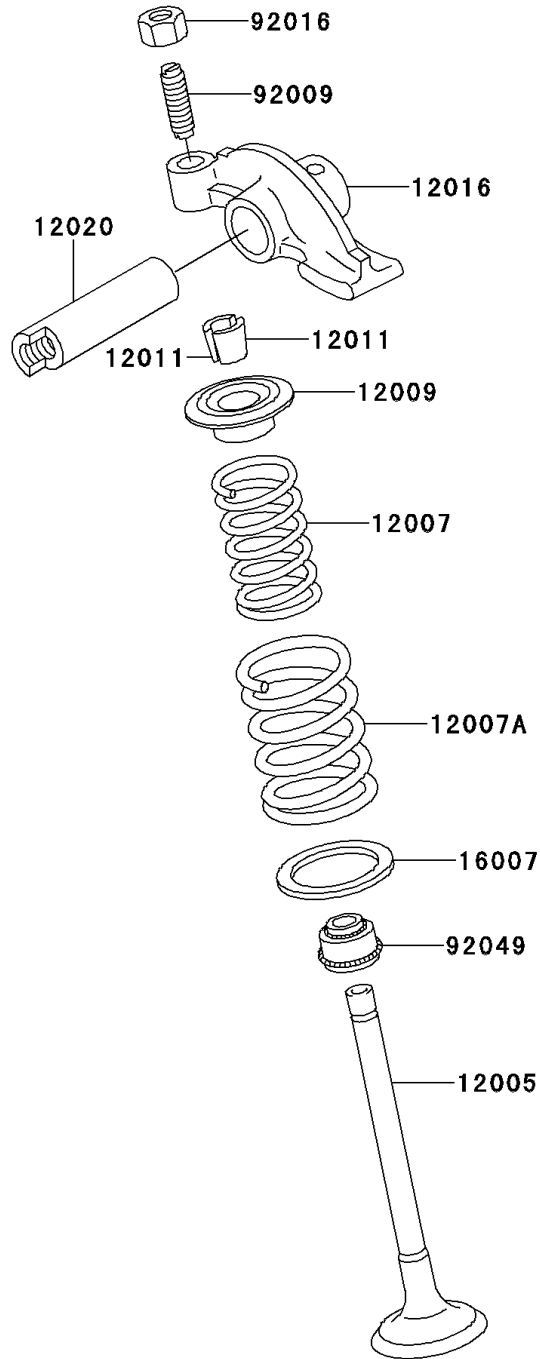

# 1996 Bayou 220 PARTS DIAGRAM

Valve(s)

E1210

# 1996 Bayou 220 PARTS LIST

Valve(s)

| ITEM NAME                                | PART NUMBER | QUANTITY |
|--|-------------|----------|
| VALVE-INTAKE (Ref # 12004)               | 12004-1082  | 1        |
| VALVE-EXHAUST (Ref # 12005)              | 12005-1093  | 1        |
| SPRING-ENGINE VALVE,INNER (Ref # 12007)  | 12007-1001  | 2        |
| SPRING-ENGINE VALVE,OUTER (Ref # 12007A) | 12007-1002  | 2        |
| RETAINER-VALVE SPRING (Ref # 12009)      | 12009-1001  | 2        |
| COLLET (Ref # 12011)                     | 12011-1003  | 4        |
| ARM-ROCKER (Ref # 12016)                 | 12016-1099  | 2        |
| SHAFT-ROCKER (Ref # 12020)               | 12020-1053  | 2        |
| SEAT-SPRING (Ref # 16007)                | 16007-1106  | 2        |
| SCREW,6MM (Ref # 92009)                  | 92009-1032  | 2        |
| NUT,6MM (Ref # 92016)                    | 92016-061   | 2        |
| SEAL-OIL,RVC2-5.5X8.5X8.3 (Ref # 92049)  | 92049-1062  | 2        |