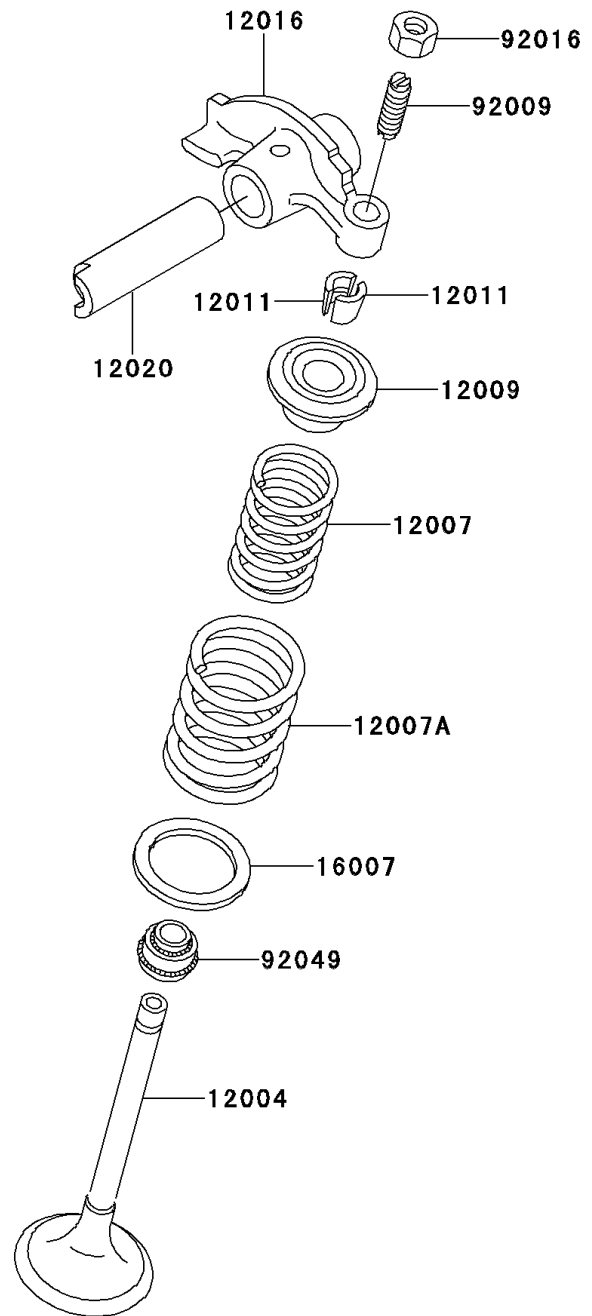

# 1996 Bayou 220 PARTS DIAGRAM

Valve(s)

E1210

# 1996 Bayou 220 PARTS LIST

Valve(s)

| ITEM NAME                                | PART NUMBER | QUANTITY |
|--|-------------|----------|
| VALVE-INTAKE (Ref # 12004)               | 12004-1082  | 1        |
| VALVE-EXHAUST (Ref # 12005)              | 12005-1093  | 1        |
| SPRING-ENGINE VALVE,INNER (Ref # 12007)  | 12007-1001  | 2        |
| SPRING-ENGINE VALVE,OUTER (Ref # 12007A) | 12007-1002  | 2        |
| RETAINER-VALVE SPRING (Ref # 12009)      | 12009-1001  | 2        |
| COLLET (Ref # 12011)                     | 12011-1003  | 4        |
| ARM-ROCKER (Ref # 12016)                 | 12016-1099  | 2        |
| SHAFT-ROCKER (Ref # 12020)               | 12020-1053  | 2        |
| SEAT-SPRING (Ref # 16007)                | 16007-1106  | 2        |
| SCREW,6MM (Ref # 92009)                  | 92009-1032  | 2        |
| NUT,6MM (Ref # 92016)                    | 92016-061   | 2        |
| SEAL-OIL,RVC2-5.5X8.5X8.3 (Ref # 92049)  | 92049-1062  | 2        |