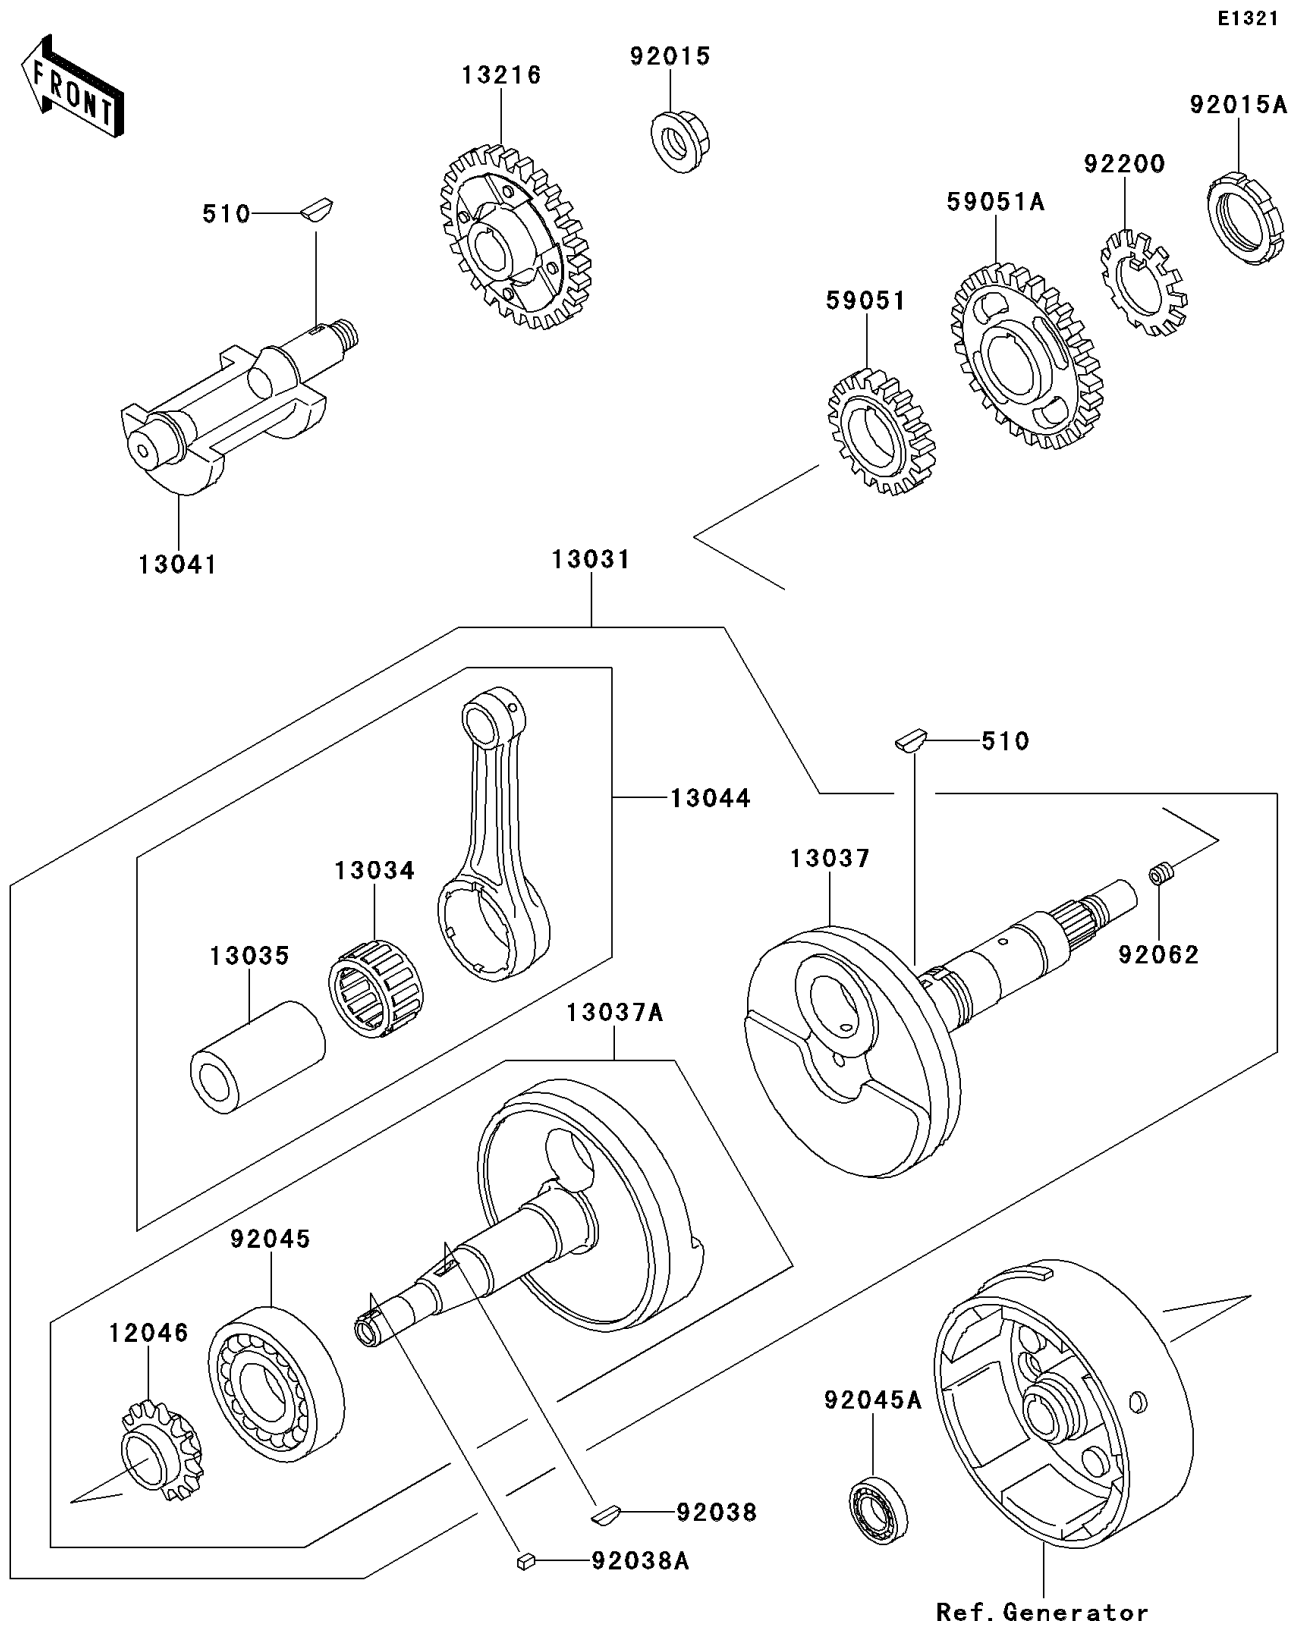

1992 Bayou 220 PARTS DIAGRAM

Crankshaft

1992 Bayou 220 PARTS LIST

Crankshaft

ITEM NAME	PART NUMBER	QUANTITY
KEY-WOODRUFF (Ref # 510)	510A5100	2
SPROCKET,CAM CHAIN,19T (Ref # 12046)	12046-1152	1
CRANKSHAFT-COMP (Ref # 13031)	13031-1373	1
BEARING-BIG END (Ref # 13034)	13034-1098	1
PIN-CRANK (Ref # 13035)	13035-1063	1
CRANKSHAFT,RH (Ref # 13037)	13037-1478	1
CRANKSHAFT,LH (Ref # 13037A)	13037-5085	1
BALANCER (Ref # 13041)	13041-1080	1
SET-CONNECTING ROD (Ref # 13044)	13044-5086	1
GEAR-COMP,BALANCER (Ref # 13216)	13216-1112	1
GEAR,OIL PUMP,30T (Ref # 59051)	59051-1187	1
GEAR-SPUR,39T (Ref # 59051A)	59051-1188	1
NUT,16MM (Ref # 92015)	92015-1465	1
NUT,PUMP GEAR,30MM (Ref # 92015A)	92015-1511	1
KEY,WOODRUFF (Ref # 92038)	92038-001	1
KEY,SUNK (Ref # 92038A)	92038-1051	1
BEARING-BALL (Ref # 92045)	92045-1172	1
BEARING-BALL,6903C3 (Ref # 92045A)	92045-1266	1
NOZZLE,8X8,SILVER (Ref # 92062)	92062-1082	1
WASHER,PUMP GEAR (Ref # 92200)	92200-1203	1