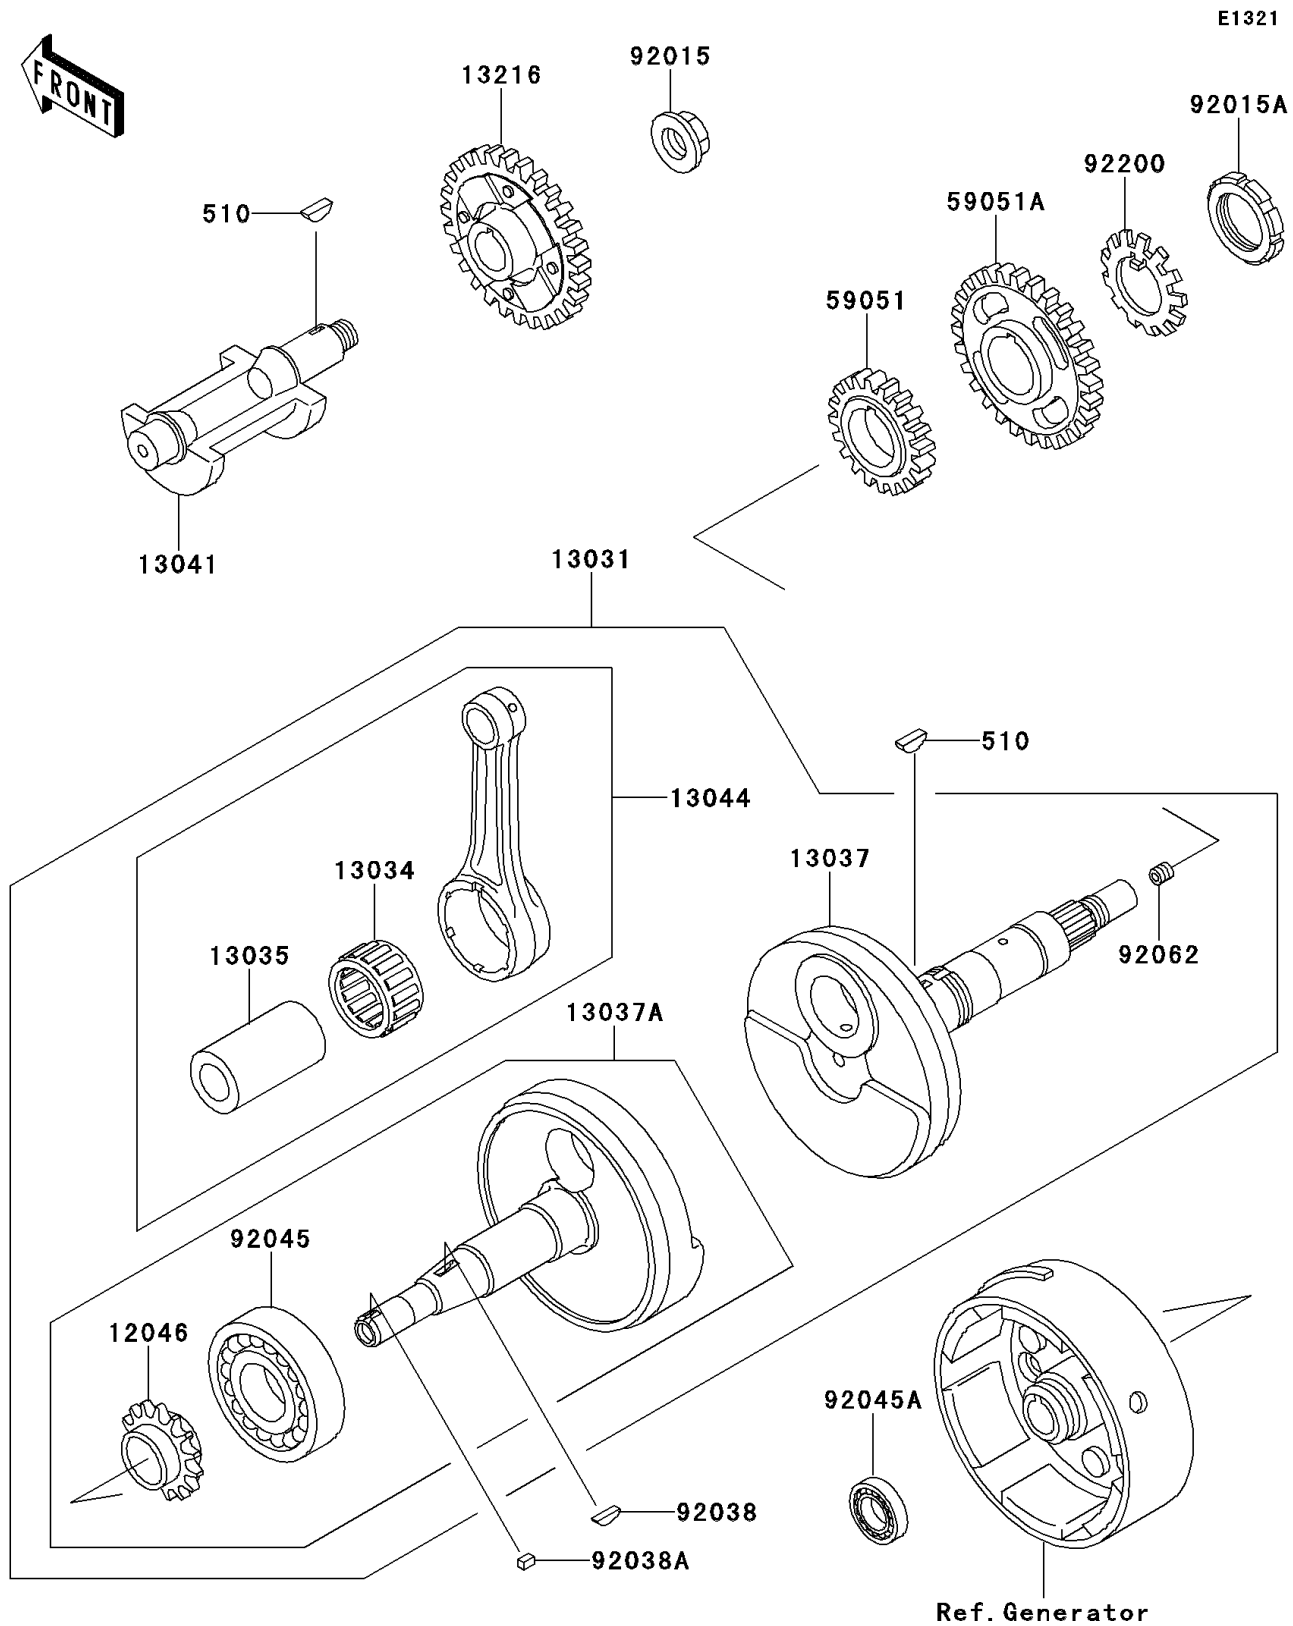

1995 Bayou 220 PARTS DIAGRAM

Crankshaft

1995 Bayou 220 PARTS LIST

Crankshaft

ITEM NAME	PART NUMBER	QUANTITY
KEY-WOODRUFF (Ref # 510)	510A5100	2
SPROCKET,CAM CHAIN,19T (Ref # 12046)	12046-1152	1
CRANKSHAFT-COMP (Ref # 13031)	13031-1373	1
BEARING-BIG END (Ref # 13034)	13034-1098	1
PIN-CRANK (Ref # 13035)	13035-1063	1
CRANKSHAFT,RH (Ref # 13037)	13037-1478	1
CRANKSHAFT,LH (Ref # 13037A)	13037-5085	1
BALANCER (Ref # 13041)	13041-1080	1
SET-CONNECTING ROD (Ref # 13044)	13044-5086	1
GEAR-COMP,BALANCER (Ref # 13216)	13216-1112	1
GEAR,OIL PUMP,30T (Ref # 59051)	59051-1187	1
GEAR-SPUR,39T (Ref # 59051A)	59051-1188	1
NUT,16MM (Ref # 92015)	92015-1465	1
NUT,PUMP GEAR,30MM (Ref # 92015A)	92015-1511	1
KEY,WOODRUFF (Ref # 92038)	92038-001	1
KEY,SUNK (Ref # 92038A)	92038-1051	1
BEARING-BALL (Ref # 92045)	92045-1172	1
BEARING-BALL,6903C3 (Ref # 92045A)	92045-1266	1
NOZZLE,8X8,SILVER (Ref # 92062)	92062-1082	1
WASHER,PUMP GEAR (Ref # 92200)	92200-1203	1