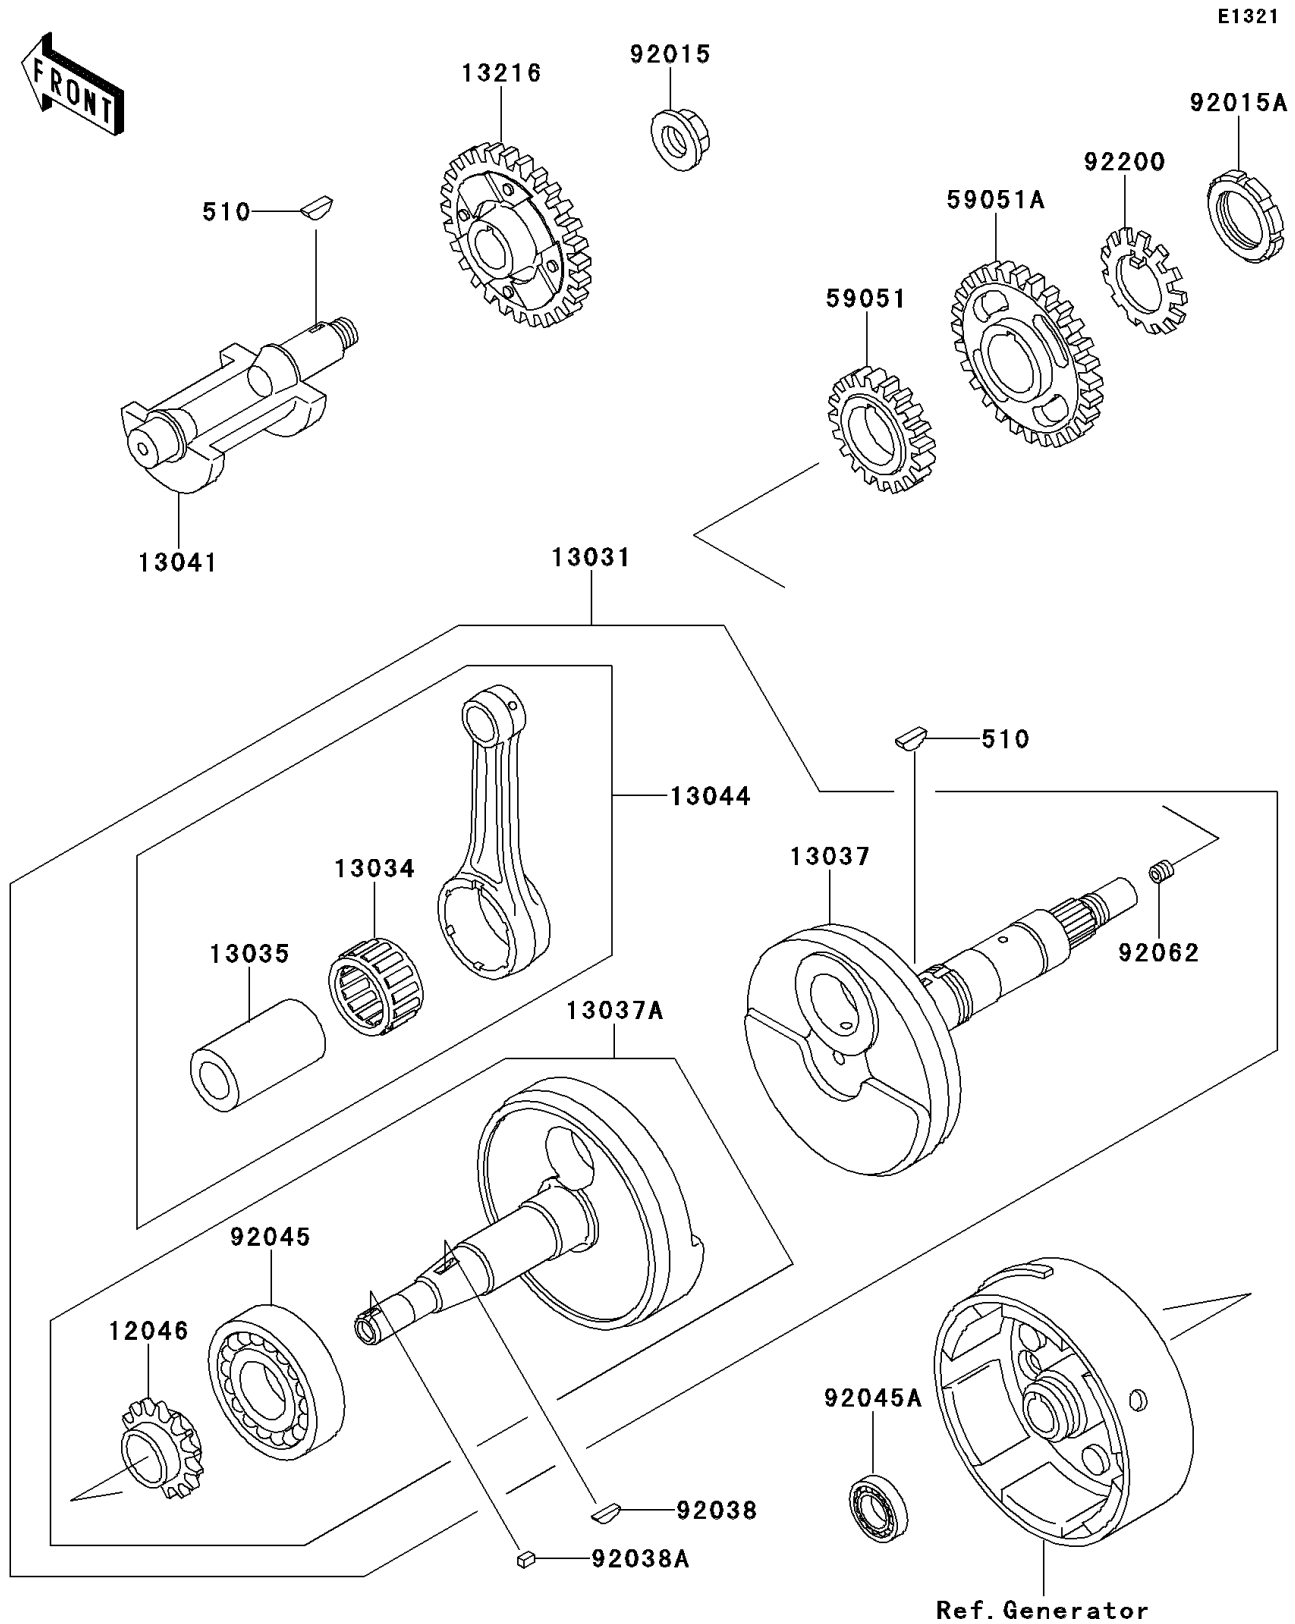

1996 Bayou 220 PARTS DIAGRAM

Crankshaft

1996 Bayou 220 PARTS LIST

Crankshaft

ITEM NAME	PART NUMBER	QUANTITY
KEY-WOODRUFF (Ref # 510)	510A5100	2
SPROCKET,CAM CHAIN,19T (Ref # 12046)	12046-1152	1
CRANKSHAFT-COMP (Ref # 13031)	13031-1373	1
BEARING-BIG END (Ref # 13034)	13034-1098	1
PIN-CRANK (Ref # 13035)	13035-1063	1
CRANKSHAFT,RH (Ref # 13037)	13037-1478	1
CRANKSHAFT,LH (Ref # 13037A)	13037-5085	1
BALANCER (Ref # 13041)	13041-1080	1
SET-CONNECTING ROD (Ref # 13044)	13044-5086	1
GEAR-COMP,BALANCER (Ref # 13216)	13216-1112	1
GEAR,OIL PUMP,30T (Ref # 59051)	59051-1187	1
GEAR-SPUR,39T (Ref # 59051A)	59051-1188	1
NUT,16MM (Ref # 92015)	92015-1465	1
NUT,PUMP GEAR,30MM (Ref # 92015A)	92015-1511	1
KEY,WOODRUFF (Ref # 92038)	92038-001	1
KEY,SUNK (Ref # 92038A)	92038-1051	1
BEARING-BALL (Ref # 92045)	92045-1172	1
BEARING-BALL,6903C3 (Ref # 92045A)	92045-1266	1
NOZZLE,8X8,SILVER (Ref # 92062)	92062-1082	1
WASHER,PUMP GEAR (Ref # 92200)	92200-1203	1