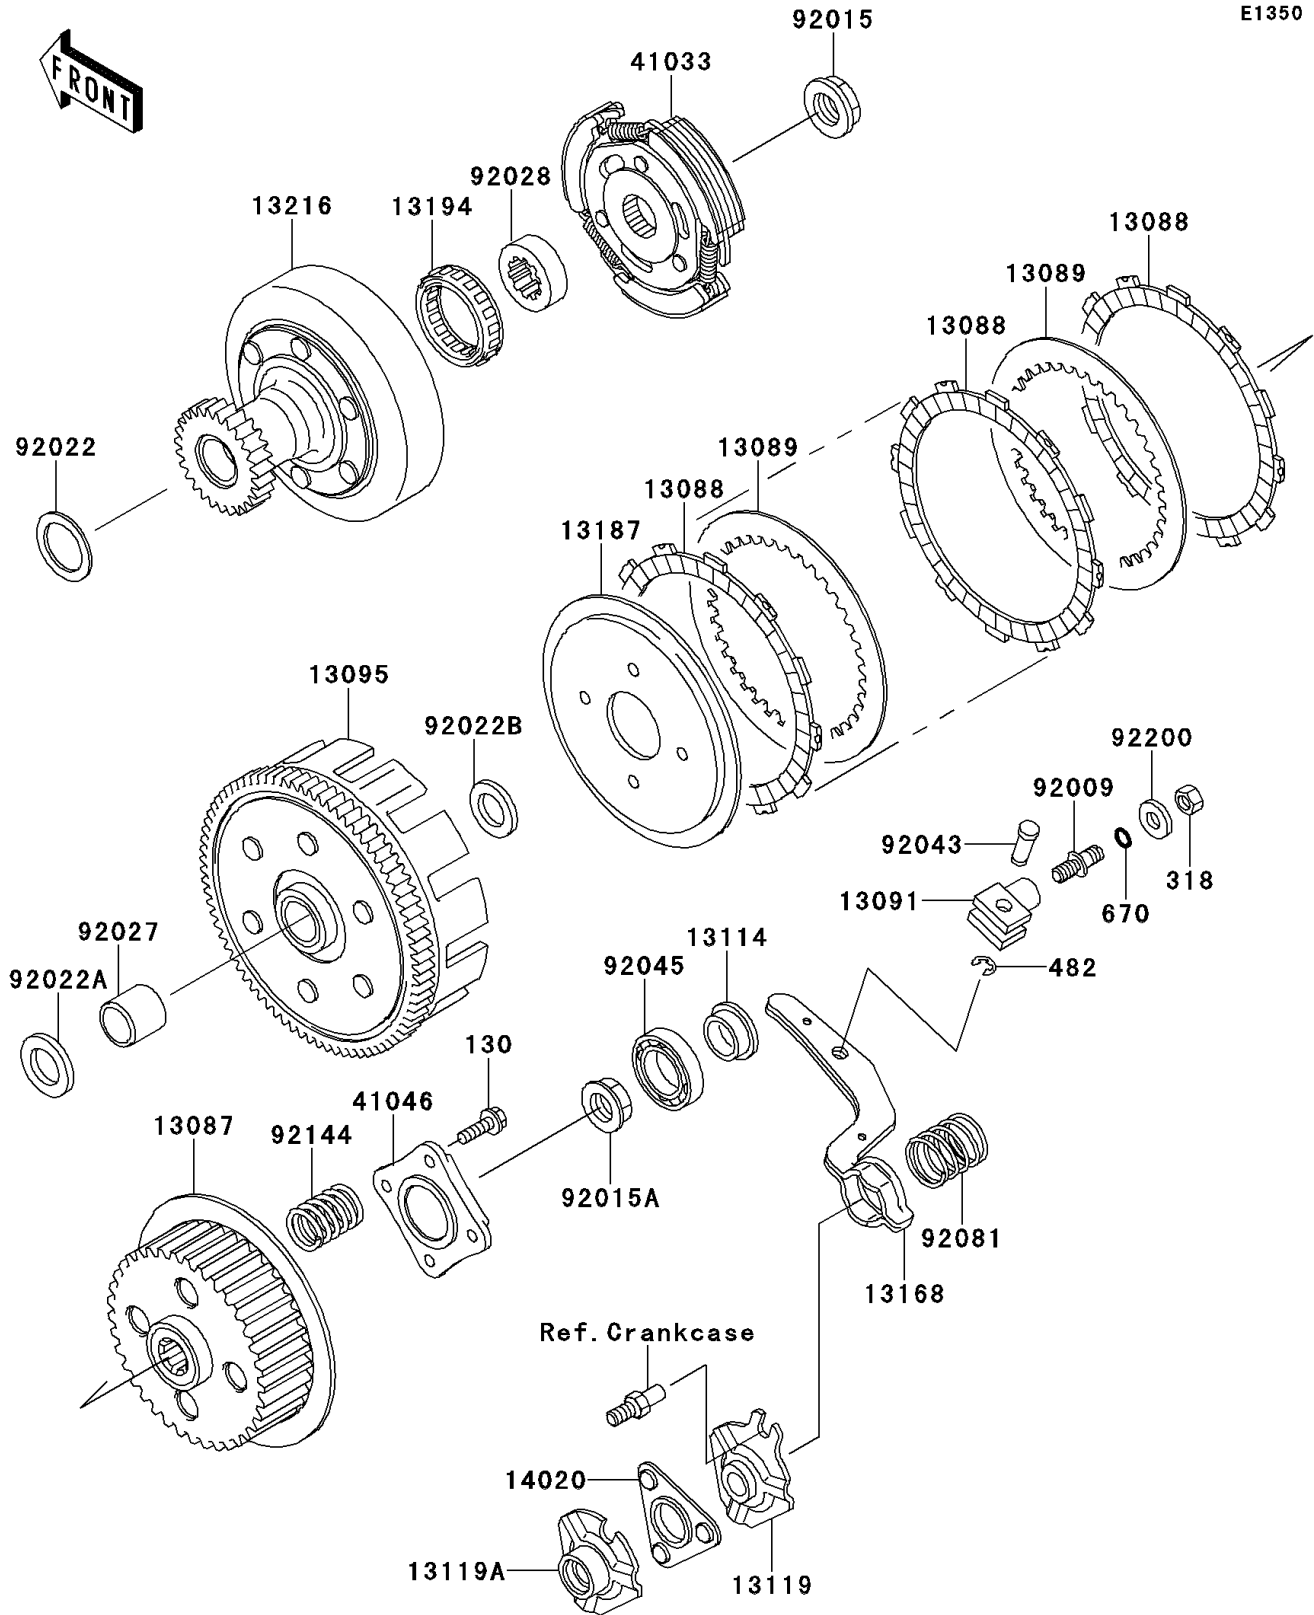

1993 Bayou 220 PARTS DIAGRAM

Clutch

E1350

1993 Bayou 220 PARTS LIST

Clutch

ITEM NAME	PART NUMBER	QUANTITY
BOLT-FLANGED,6X20 (Ref # 130)	130P0620	4
NUT-HEX-SMALL,8MM (Ref # 318)	318B0800	1
CIRCLIP-TYPE-E,6MM (Ref # 482)	482J6000	1
O RING,8MM (Ref # 670)	670B1508	1
HUB-CLUTCH (Ref # 13087)	13087-1089	1
PLATE-FRICTION (Ref # 13088)	13088-1068	5
PLATE-CLUTCH (Ref # 13089)	13089-1076	4
HOLDER,CLUTCH RELEASE (Ref # 13091)	13091-1341	1
HOUSING-COMP-CLUTCH (Ref # 13095)	13095-1163	1
PUSHER-CLUTCH (Ref # 13114)	13114-1057	1
CAM-RELEASE (Ref # 13119)	13119-1074	1
CAM-RELEASE (Ref # 13119A)	13119-1077	1
LEVER (Ref # 13168)	13168-1354	1
PLATE-CLUTCH OPERATING (Ref # 13187)	13187-1061	1
CLUTCH-ONEWAY (Ref # 13194)	13194-1055	1
GEAR-COMP,CLUTCH (Ref # 13216)	13216-1120	1
RETAINER,CLUTCH RELEASE (Ref # 14020)	14020-1093	1
HUB-ASSY,CLUTCH (Ref # 41033)	41033-1713	1
HOUSING-BEARING (Ref # 41046)	41046-1082	1
SCREW,CLUTCH RELEASE (Ref # 92009)	92009-1303	1
NUT,18MM (Ref # 92015)	92015-1512	1
NUT (Ref # 92015A)	92015-1581	1
WASHER,28.1X34X1.0 (Ref # 92022)	92022-1731	1
WASHER,20.2X36X2 (Ref # 92022A)	92022-1880	1
WASHER,20.2X35X4 (Ref # 92022B)	92022-1881	1
COLLAR,20X25X21 (Ref # 92027)	92027-1798	1
BUSHING,CLUTCH,FR (Ref # 92028)	92028-1370	1
PIN,CLUTCH RELEASE (Ref # 92043)	92043-1230	1
BEARING-BALL (Ref # 92045)	92045-1202	1

1993 Bayou 220 PARTS LIST

Clutch

ITEM NAME	PART NUMBER	QUANTITY
SPRING (Ref # 92081)	92081-1681	1
SPRING,CLUTCH (Ref # 92144)	92144-1160	4
WASHER,8.5X18X2.3 (Ref # 92200)	92200-1213	1