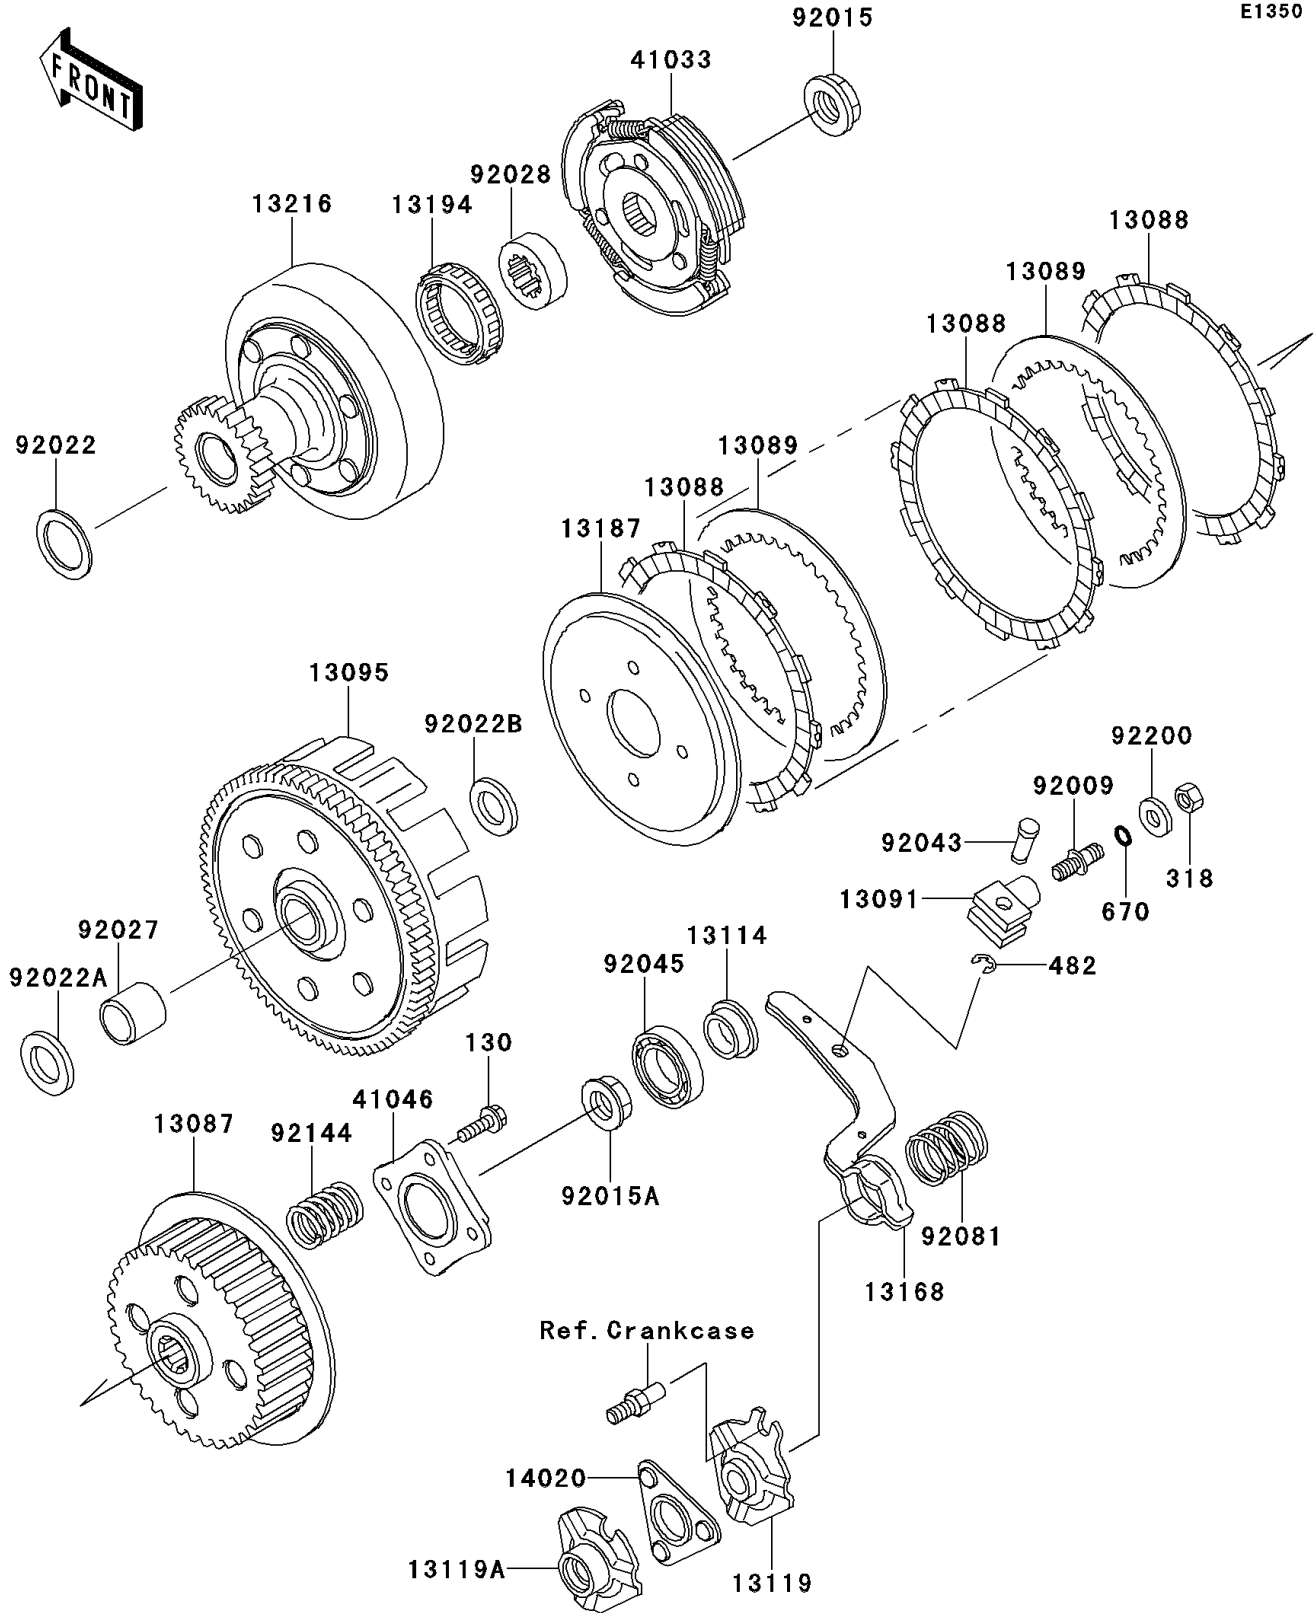

1994 Bayou 220 PARTS DIAGRAM

Clutch

E1350

1994 Bayou 220 PARTS LIST

Clutch

ITEM NAME	PART NUMBER	QUANTITY
BOLT-FLANGED,6X20 (Ref # 130)	130P0620	4
NUT-HEX-SMALL,8MM (Ref # 318)	318B0800	1
CIRCLIP-TYPE-E,6MM (Ref # 482)	482J6000	1
O RING,8MM (Ref # 670)	670B1508	1
HUB-CLUTCH (Ref # 13087)	13087-1089	1
PLATE-FRICTION (Ref # 13088)	13088-1068	5
PLATE-CLUTCH (Ref # 13089)	13089-1076	4
HOLDER,CLUTCH RELEASE (Ref # 13091)	13091-1341	1
HOUSING-COMP-CLUTCH (Ref # 13095)	13095-1163	1
PUSHER-CLUTCH (Ref # 13114)	13114-1057	1
CAM-RELEASE (Ref # 13119)	13119-1074	1
CAM-RELEASE (Ref # 13119A)	13119-1077	1
LEVER (Ref # 13168)	13168-1354	1
PLATE-CLUTCH OPERATING (Ref # 13187)	13187-1061	1
CLUTCH-ONEWAY (Ref # 13194)	13194-1055	1
GEAR-COMP,CLUTCH (Ref # 13216)	13216-1120	1
RETAINER,CLUTCH RELEASE (Ref # 14020)	14020-1093	1
HUB-ASSY,CLUTCH (Ref # 41033)	41033-1713	1
HOUSING-BEARING (Ref # 41046)	41046-1082	1
SCREW,CLUTCH RELEASE (Ref # 92009)	92009-1303	1
NUT,18MM (Ref # 92015)	92015-1512	1
NUT (Ref # 92015A)	92015-1581	1
WASHER,28.1X34X1.0 (Ref # 92022)	92022-1731	1
WASHER,20.2X36X2 (Ref # 92022A)	92022-1880	1
WASHER,20.2X35X4 (Ref # 92022B)	92022-1881	1
COLLAR,20X25X21 (Ref # 92027)	92027-1798	1
BUSHING,CLUTCH,FR (Ref # 92028)	92028-1370	1
PIN,CLUTCH RELEASE (Ref # 92043)	92043-1230	1
BEARING-BALL (Ref # 92045)	92045-1202	1

1994 Bayou 220 PARTS LIST

Clutch

ITEM NAME	PART NUMBER	QUANTITY
SPRING (Ref # 92081)	92081-1681	1
SPRING,CLUTCH (Ref # 92144)	92144-1160	4
WASHER,8.5X18X2.3 (Ref # 92200)	92200-1213	1