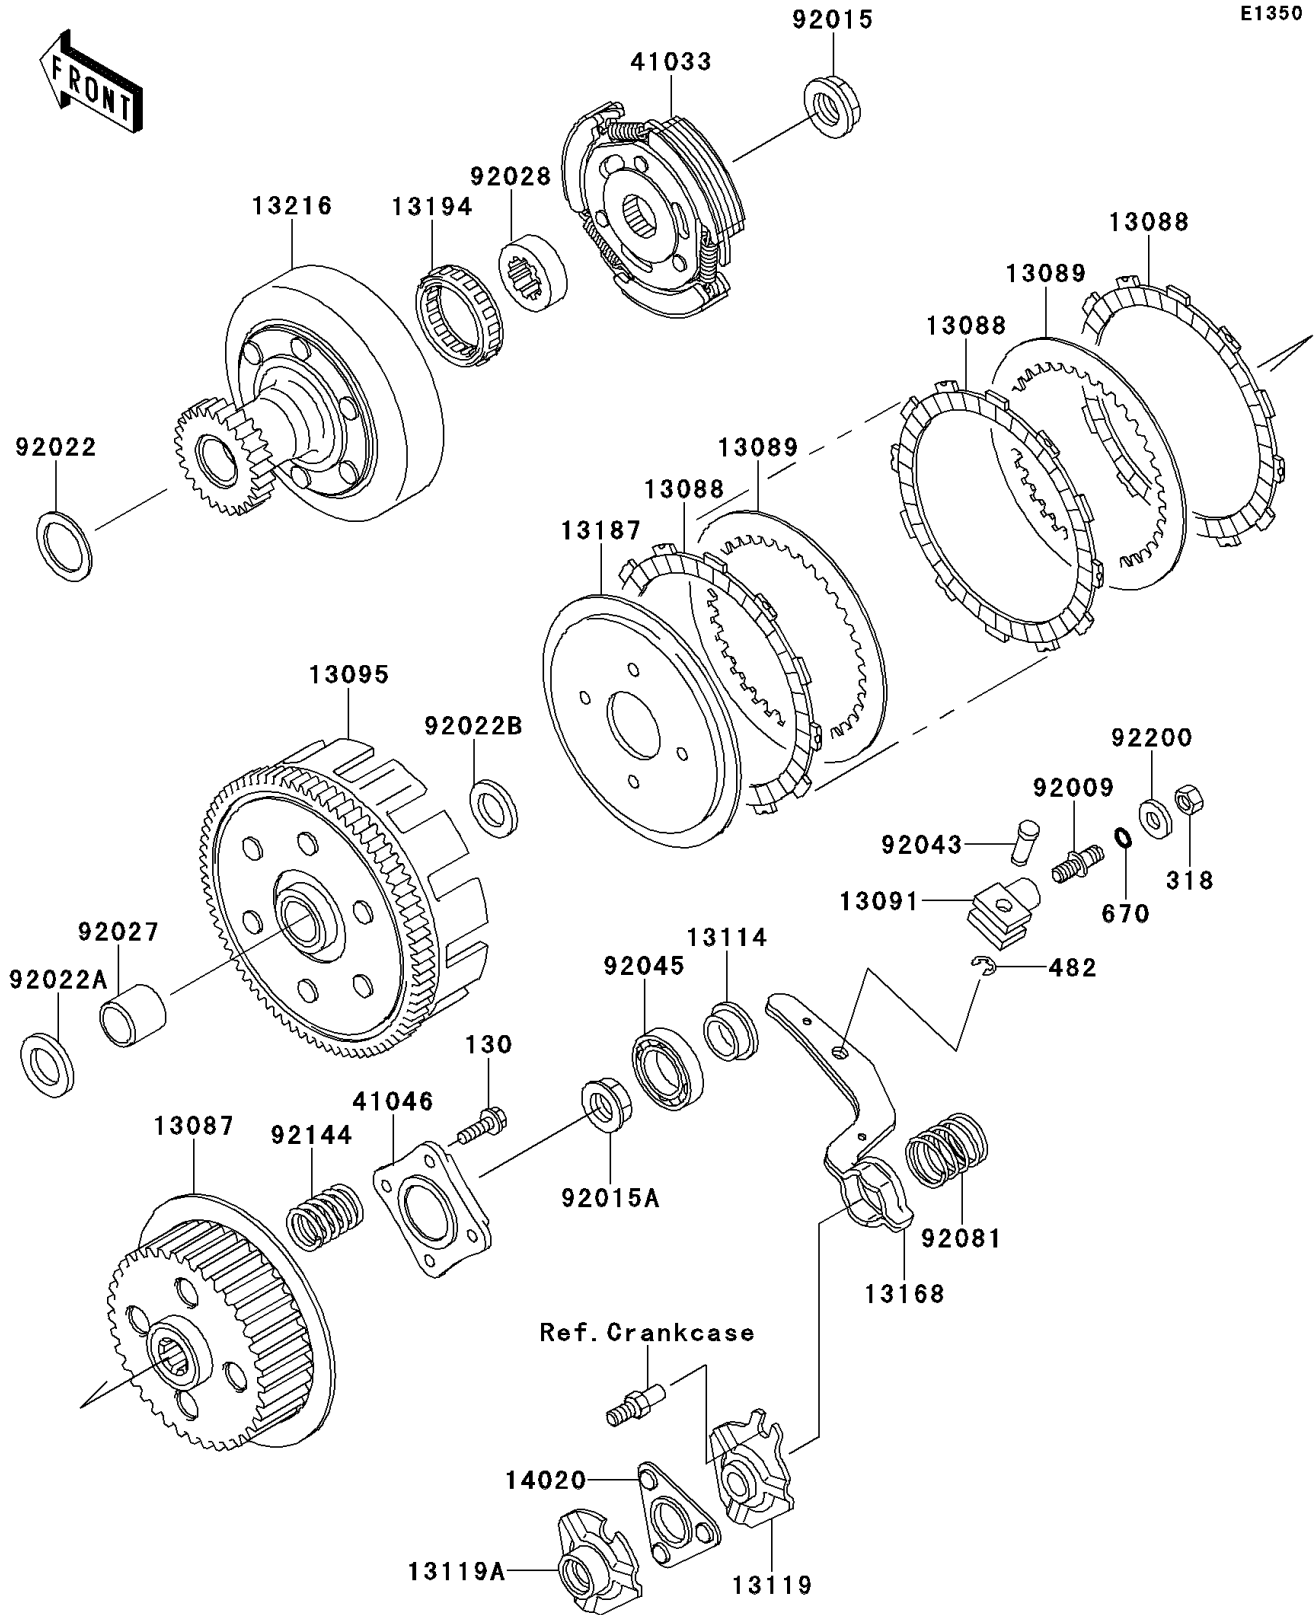

1995 Bayou 220 PARTS DIAGRAM

Clutch

E1350

1995 Bayou 220 PARTS LIST

Clutch

ITEM NAME	PART NUMBER	QUANTITY
BOLT-FLANGED,6X20 (Ref # 130)	130P0620	4
NUT-HEX-SMALL,8MM (Ref # 318)	318B0800	1
CIRCLIP-TYPE-E,6MM (Ref # 482)	482J6000	1
O RING,8MM (Ref # 670)	670B1508	1
HUB-CLUTCH (Ref # 13087)	13087-1089	1
PLATE-FRICTION (Ref # 13088)	13088-1068	5
PLATE-CLUTCH (Ref # 13089)	13089-1076	4
HOLDER,CLUTCH RELEASE (Ref # 13091)	13091-1341	1
HOUSING-COMP-CLUTCH (Ref # 13095)	13095-1163	1
PUSHER-CLUTCH (Ref # 13114)	13114-1057	1
CAM-RELEASE (Ref # 13119)	13119-1074	1
CAM-RELEASE (Ref # 13119A)	13119-1077	1
LEVER (Ref # 13168)	13168-1354	1
PLATE-CLUTCH OPERATING (Ref # 13187)	13187-1061	1
CLUTCH-ONEWAY (Ref # 13194)	13194-1055	1
GEAR-COMP,CLUTCH (Ref # 13216)	13216-1120	1
RETAINER,CLUTCH RELEASE (Ref # 14020)	14020-1093	1
HUB-ASSY,CLUTCH (Ref # 41033)	41033-1713	1
HOUSING-BEARING (Ref # 41046)	41046-1082	1
SCREW,CLUTCH RELEASE (Ref # 92009)	92009-1303	1
NUT,18MM (Ref # 92015)	92015-1512	1
NUT (Ref # 92015A)	92015-1581	1
WASHER,28.1X34X1.0 (Ref # 92022)	92022-1731	1
WASHER,20.2X36X2 (Ref # 92022A)	92022-1880	1
WASHER,20.2X35X4 (Ref # 92022B)	92022-1881	1
COLLAR,20X25X21 (Ref # 92027)	92027-1798	1
BUSHING,CLUTCH,FR (Ref # 92028)	92028-1370	1
PIN,CLUTCH RELEASE (Ref # 92043)	92043-1230	1
BEARING-BALL (Ref # 92045)	92045-1202	1

1995 Bayou 220 PARTS LIST

Clutch

ITEM NAME	PART NUMBER	QUANTITY
SPRING (Ref # 92081)	92081-1681	1
SPRING,CLUTCH (Ref # 92144)	92144-1160	4
WASHER,8.5X18X2.3 (Ref # 92200)	92200-1213	1