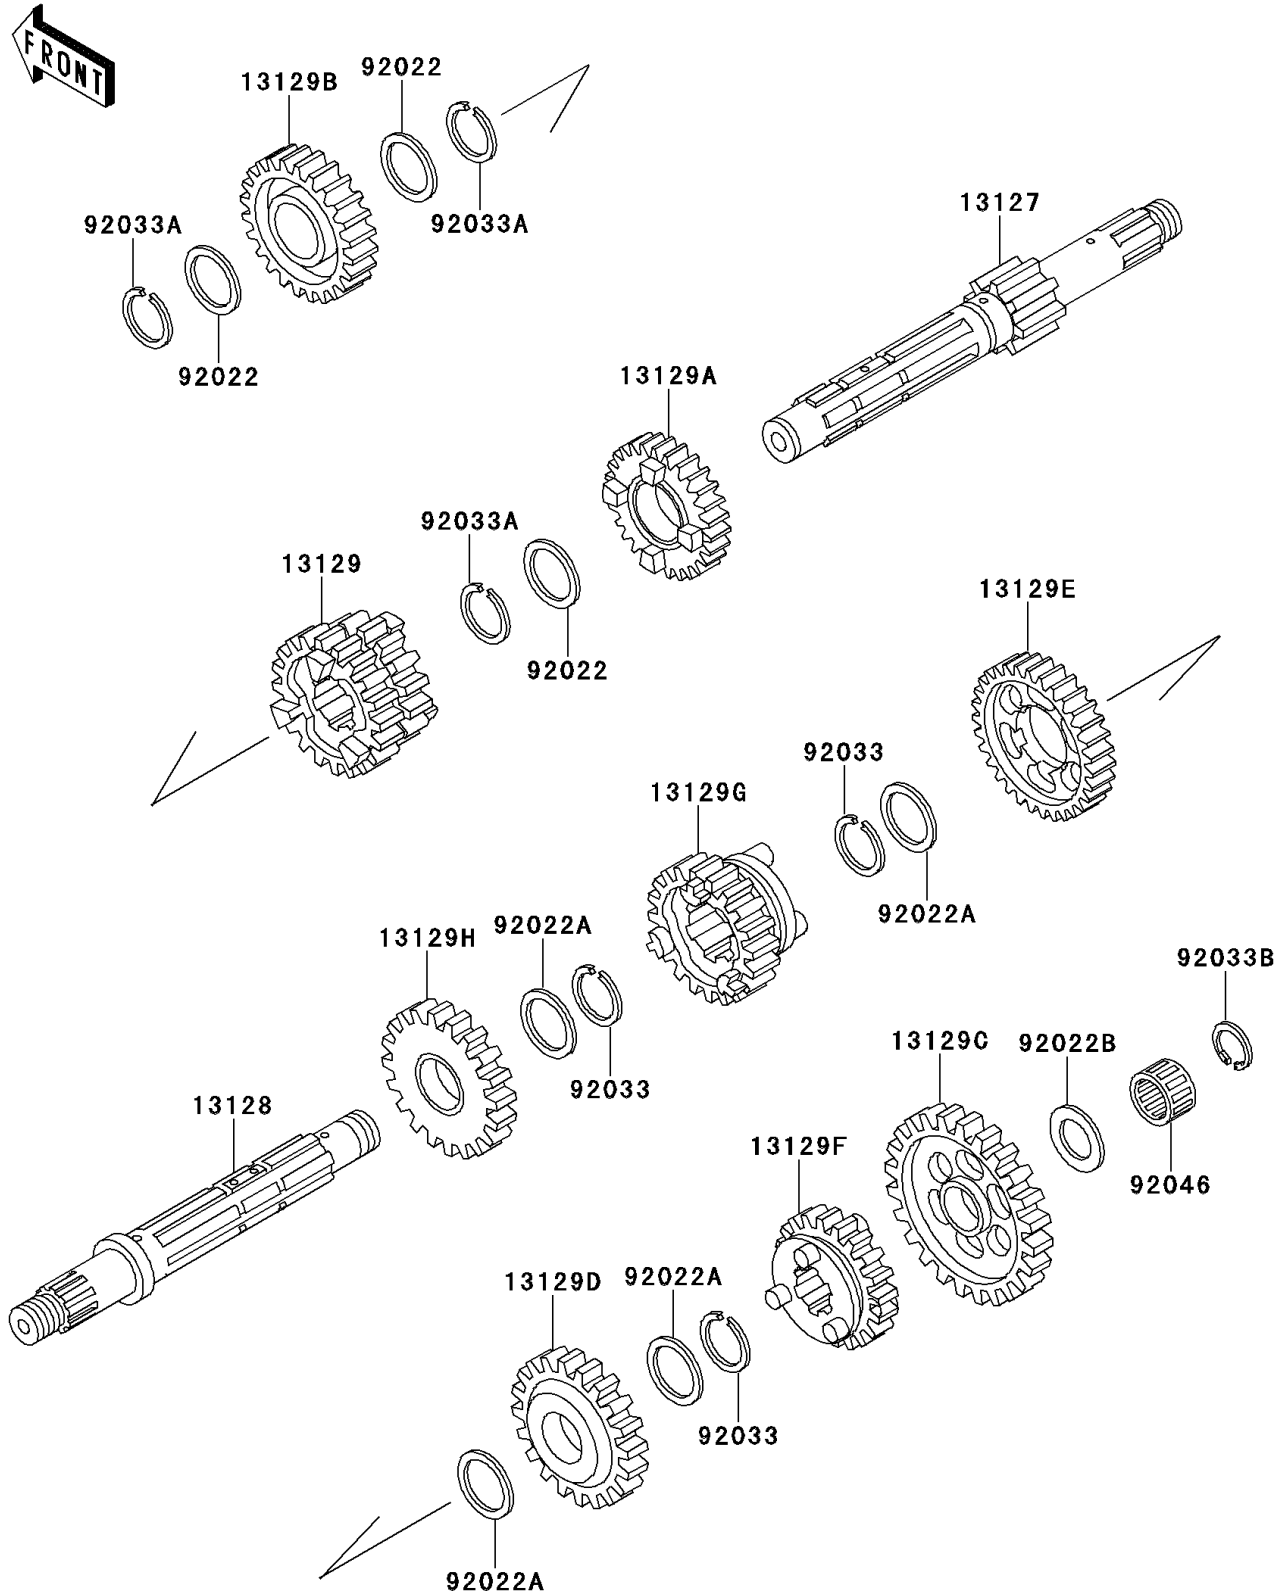

1994 Bayou 220 PARTS DIAGRAM

Transmission

E1361

1994 Bayou 220 PARTS LIST

Transmission

ITEM NAME	PART NUMBER	QUANTITY
SHAFT-TRANSMISSION INPUT,13T (Ref # 13127)	13127-1152	1
SHAFT-TRANSMISSION OUTPUT (Ref # 13128)	13128-1146	1
GEAR,INPUT 2ND&3RD,23T&19T (Ref # 13129)	13129-1860	1
GEAR,INPUT 4TH,26 (Ref # 13129A)	13129-1861	1
GEAR,INPUT TOP,28T (Ref # 13129B)	13129-1862	1
GEAR,OUTPUT LOW,38T (Ref # 13129C)	13129-1864	1
GEAR,OUTPUT 2ND,32T (Ref # 13129D)	13129-1865	1
GEAR,OUTPUT 3RD,27T (Ref # 13129E)	13129-1866	1
GEAR,OUTPUT 4TH,24T (Ref # 13129F)	13129-1867	1
GEAR,OUTPUT TOP,22T (Ref # 13129G)	13129-1868	1
GEAR,REVERSE,33T (Ref # 13129H)	13129-1869	1
WASHER (Ref # 92022)	92022-1885	3
WASHER,22.3X27X0.5 (Ref # 92022A)	92022-198	4
WASHER,15.3X25X1 (Ref # 92022B)	92022-279	1
RING-SNAP,20X25.5X1.2 (Ref # 92033)	92033-025	3
RING-SNAP,18MM (Ref # 92033A)	92033-029	3
RING-SNAP,14X17.5X1.2 (Ref # 92033B)	92033-1234	1
BEARING-NEEDLE,K15X21X15 (Ref # 92046)	92046-1173	1