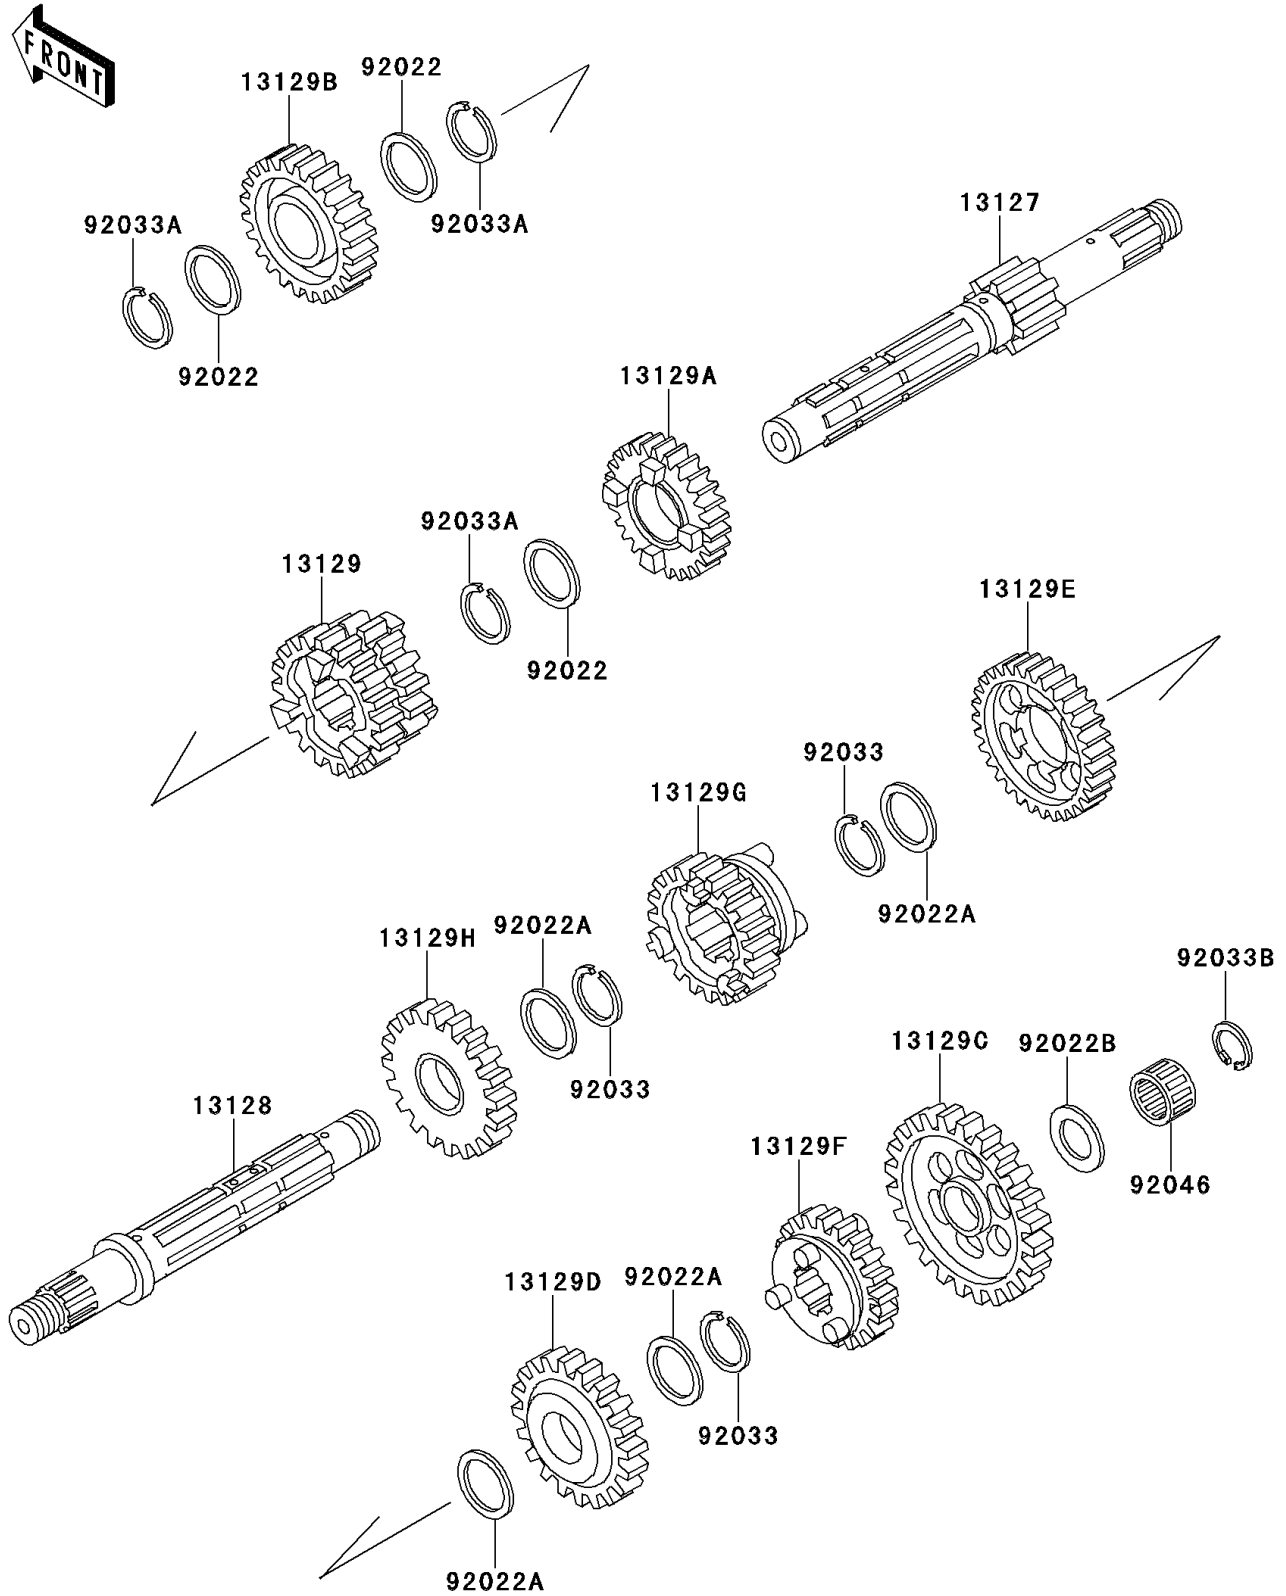

# 1995 Bayou 220 PARTS DIAGRAM

Transmission

E1361

# 1995 Bayou 220 PARTS LIST

## Transmission

ITEM NAME	PART NUMBER	QUANTITY
SHAFT-TRANSMISSION INPUT,13T (Ref # 13127)	13127-1152	1
SHAFT-TRANSMISSION OUTPUT (Ref # 13128)	13128-1146	1
GEAR,INPUT 2ND&3RD,23T&19T (Ref # 13129)	13129-1860	1
GEAR,INPUT 4TH,26 (Ref # 13129A)	13129-1861	1
GEAR,INPUT TOP,28T (Ref # 13129B)	13129-1862	1
GEAR,OUTPUT LOW,38T (Ref # 13129C)	13129-1864	1
GEAR,OUTPUT 2ND,32T (Ref # 13129D)	13129-1865	1
GEAR,OUTPUT 3RD,27T (Ref # 13129E)	13129-1866	1
GEAR,OUTPUT 4TH,24T (Ref # 13129F)	13129-1867	1
GEAR,OUTPUT TOP,22T (Ref # 13129G)	13129-1868	1
GEAR,REVERSE,33T (Ref # 13129H)	13129-1869	1
WASHER (Ref # 92022)	92022-1885	3
WASHER,22.3X27X0.5 (Ref # 92022A)	92022-198	4
WASHER,15.3X25X1 (Ref # 92022B)	92022-279	1
RING-SNAP,20X25.5X1.2 (Ref # 92033)	92033-025	3
RING-SNAP,18MM (Ref # 92033A)	92033-029	3
RING-SNAP,14X17.5X1.2 (Ref # 92033B)	92033-1234	1
BEARING-NEEDLE,K15X21X15 (Ref # 92046)	92046-1173	1