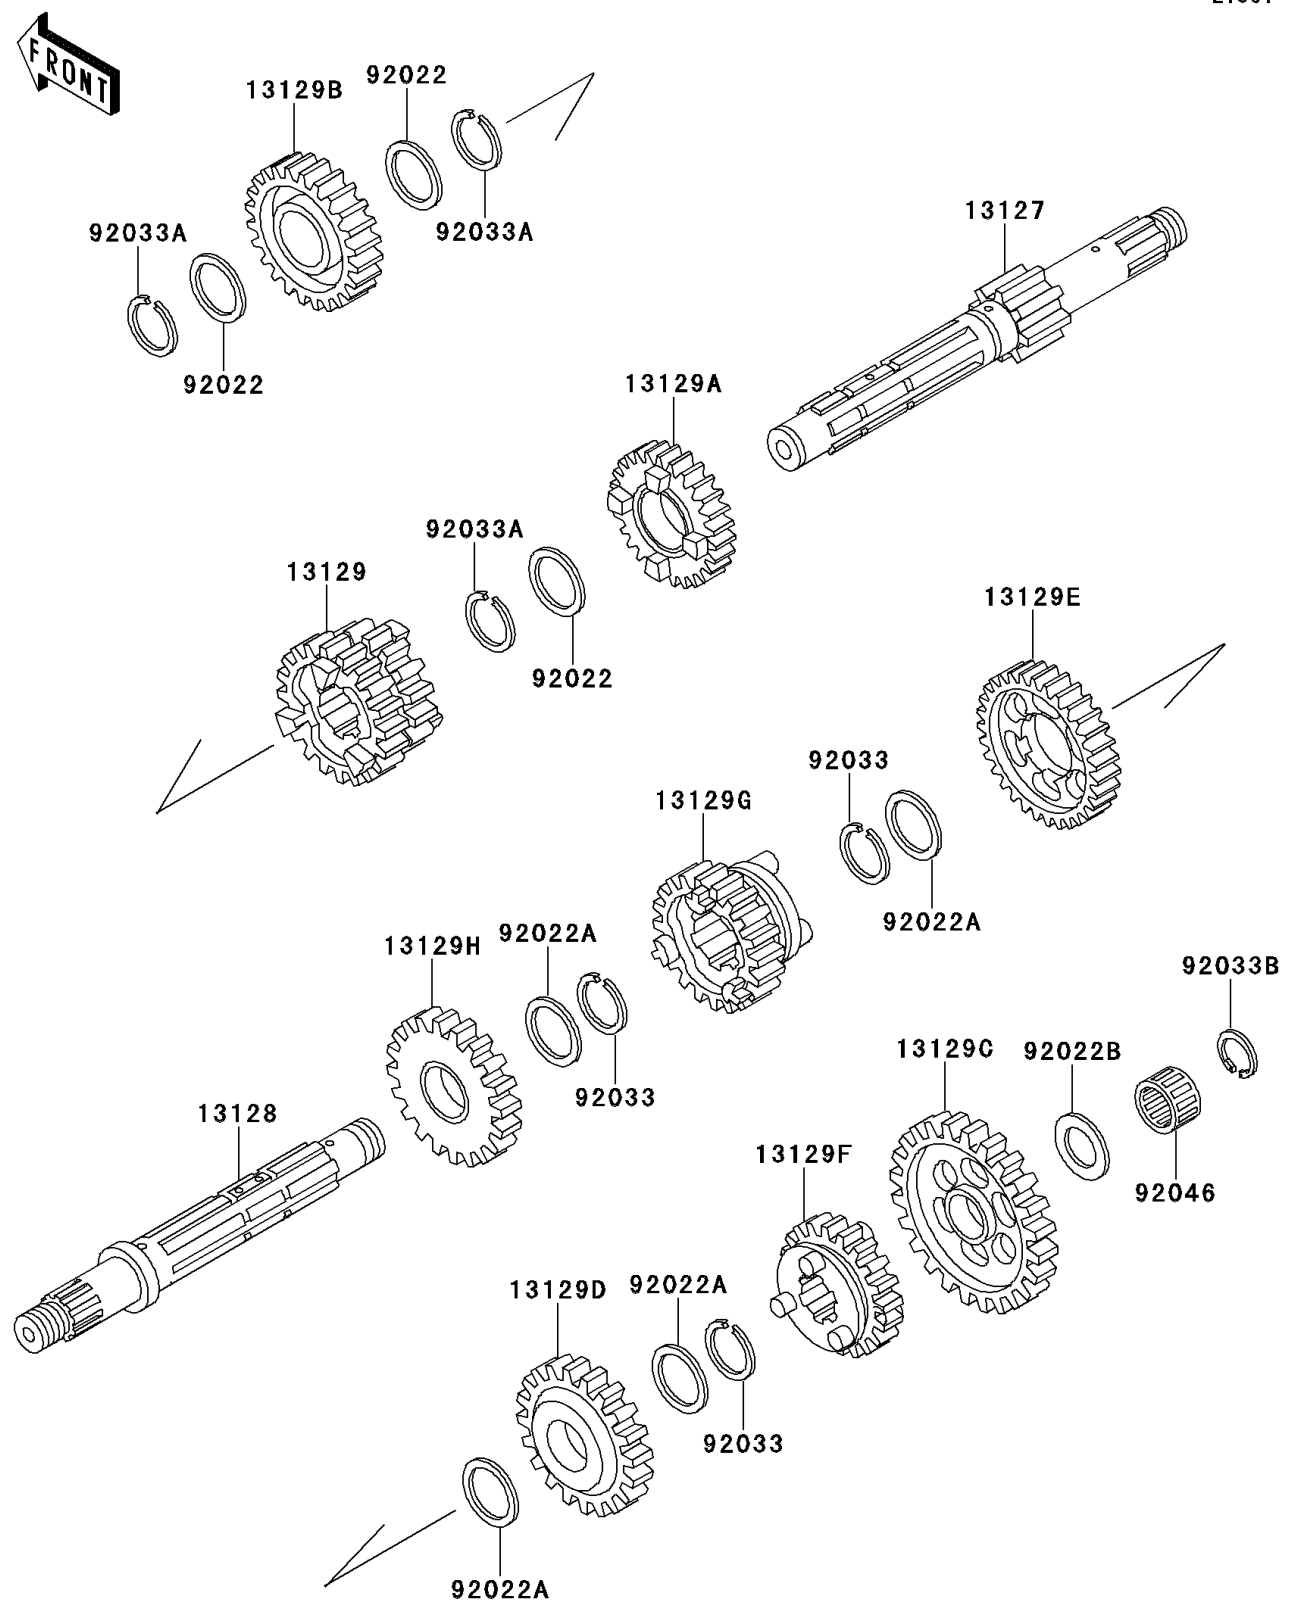

1996 Bayou 220 PARTS DIAGRAM

Transmission

E1361

1996 Bayou 220 PARTS LIST

Transmission

ITEM NAME	PART NUMBER	QUANTITY
SHAFT-TRANSMISSION INPUT,13T (Ref # 13127)	13127-1152	1
SHAFT-TRANSMISSION OUTPUT (Ref # 13128)	13128-1146	1
GEAR,INPUT 2ND&3RD,23T&19T (Ref # 13129)	13129-1860	1
GEAR,INPUT 4TH,26 (Ref # 13129A)	13129-1861	1
GEAR,INPUT TOP,28T (Ref # 13129B)	13129-1862	1
GEAR,OUTPUT LOW,38T (Ref # 13129C)	13129-1864	1
GEAR,OUTPUT 2ND,32T (Ref # 13129D)	13129-1865	1
GEAR,OUTPUT 3RD,27T (Ref # 13129E)	13129-1866	1
GEAR,OUTPUT 4TH,24T (Ref # 13129F)	13129-1867	1
GEAR,OUTPUT TOP,22T (Ref # 13129G)	13129-1868	1
GEAR,REVERSE,33T (Ref # 13129H)	13129-1869	1
WASHER (Ref # 92022)	92022-1885	3
WASHER,22.3X27X0.5 (Ref # 92022A)	92022-198	4
WASHER,15.3X25X1 (Ref # 92022B)	92022-279	1
RING-SNAP,20X25.5X1.2 (Ref # 92033)	92033-025	3
RING-SNAP,18MM (Ref # 92033A)	92033-029	3
RING-SNAP,14X17.5X1.2 (Ref # 92033B)	92033-1234	1
BEARING-NEEDLE,K15X21X15 (Ref # 92046)	92046-1173	1