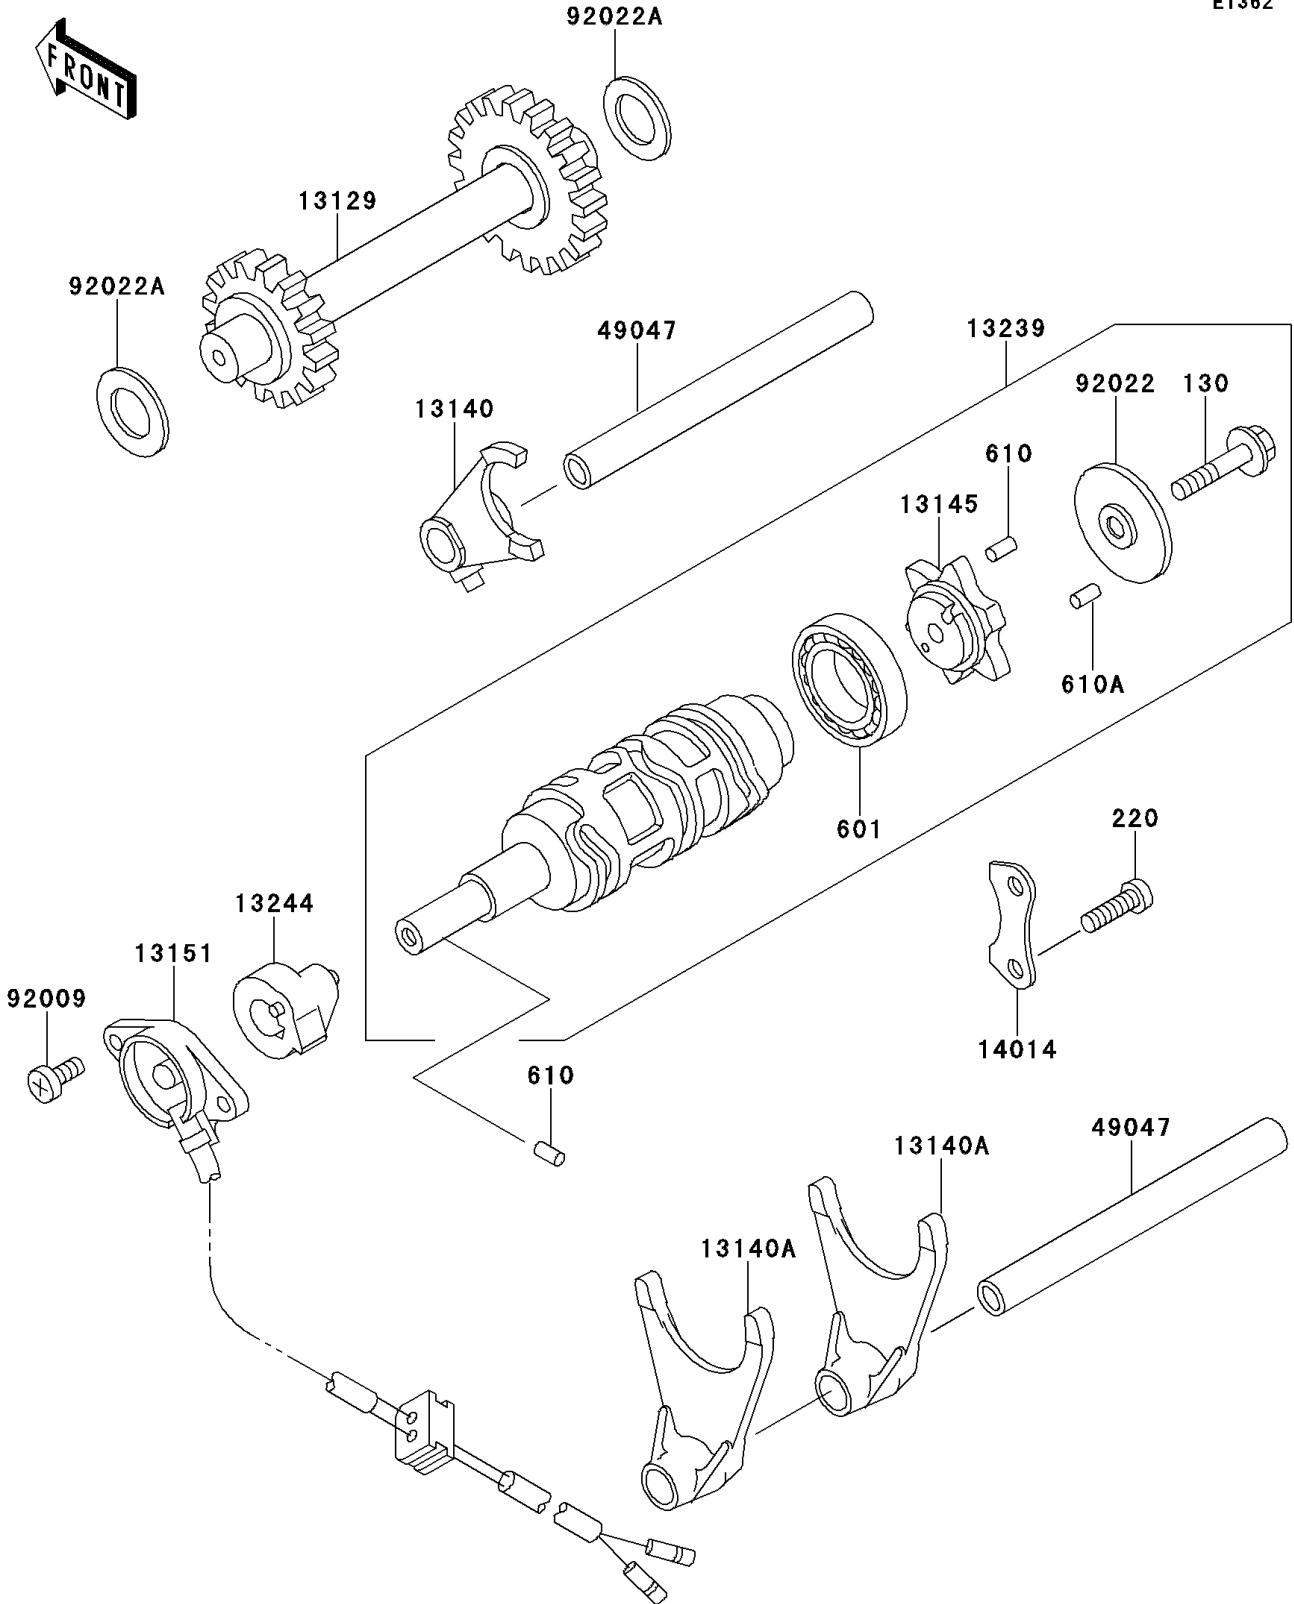

1992 Bayou 220 PARTS DIAGRAM

Gear Change Drum/Shift Fork(s)

E1362

1992 Bayou 220 PARTS LIST

Gear Change Drum/Shift Fork(s)

ITEM NAME	PART NUMBER	QUANTITY
BOLT-FLANGED,6X35 (Ref # 130)	130G0635	1
SCREW-PAN-CROS,6X14 (Ref # 220)	220B0614	2
BEARING-BALL (Ref # 601)	601A6005	1
ROLLER,4X6 (Ref # 610)	610A0406	2
ROLLER,4X12 (Ref # 610A)	610A0412	6
GEAR,REVERSE,22T&27T (Ref # 13129)	13129-1870	1
FORK-SHIFT (Ref # 13140)	13140-1161	1
FORK-SHIFT (Ref # 13140A)	13140-1162	2
CAM-CHANGE DRUM (Ref # 13145)	13145-1064	1
SWITCH-COMP,NEUTRAL (Ref # 13151)	13151-1067	1
DRUM-ASSY-CHANGE (Ref # 13239)	13239-1145	1
STOPPER-ASSY,REVERSE (Ref # 13244)	13244-1055	1
PLATE-POSITION (Ref # 14014)	14014-1087	1
ROD-SHIFT (Ref # 49047)	49047-1073	2
SCREW,5X14 (Ref # 92009)	92009-1341	2
WASHER,CHANGE DRUM (Ref # 92022)	92022-1886	1
WASHER,15.3X25X1 (Ref # 92022A)	92022-279	2