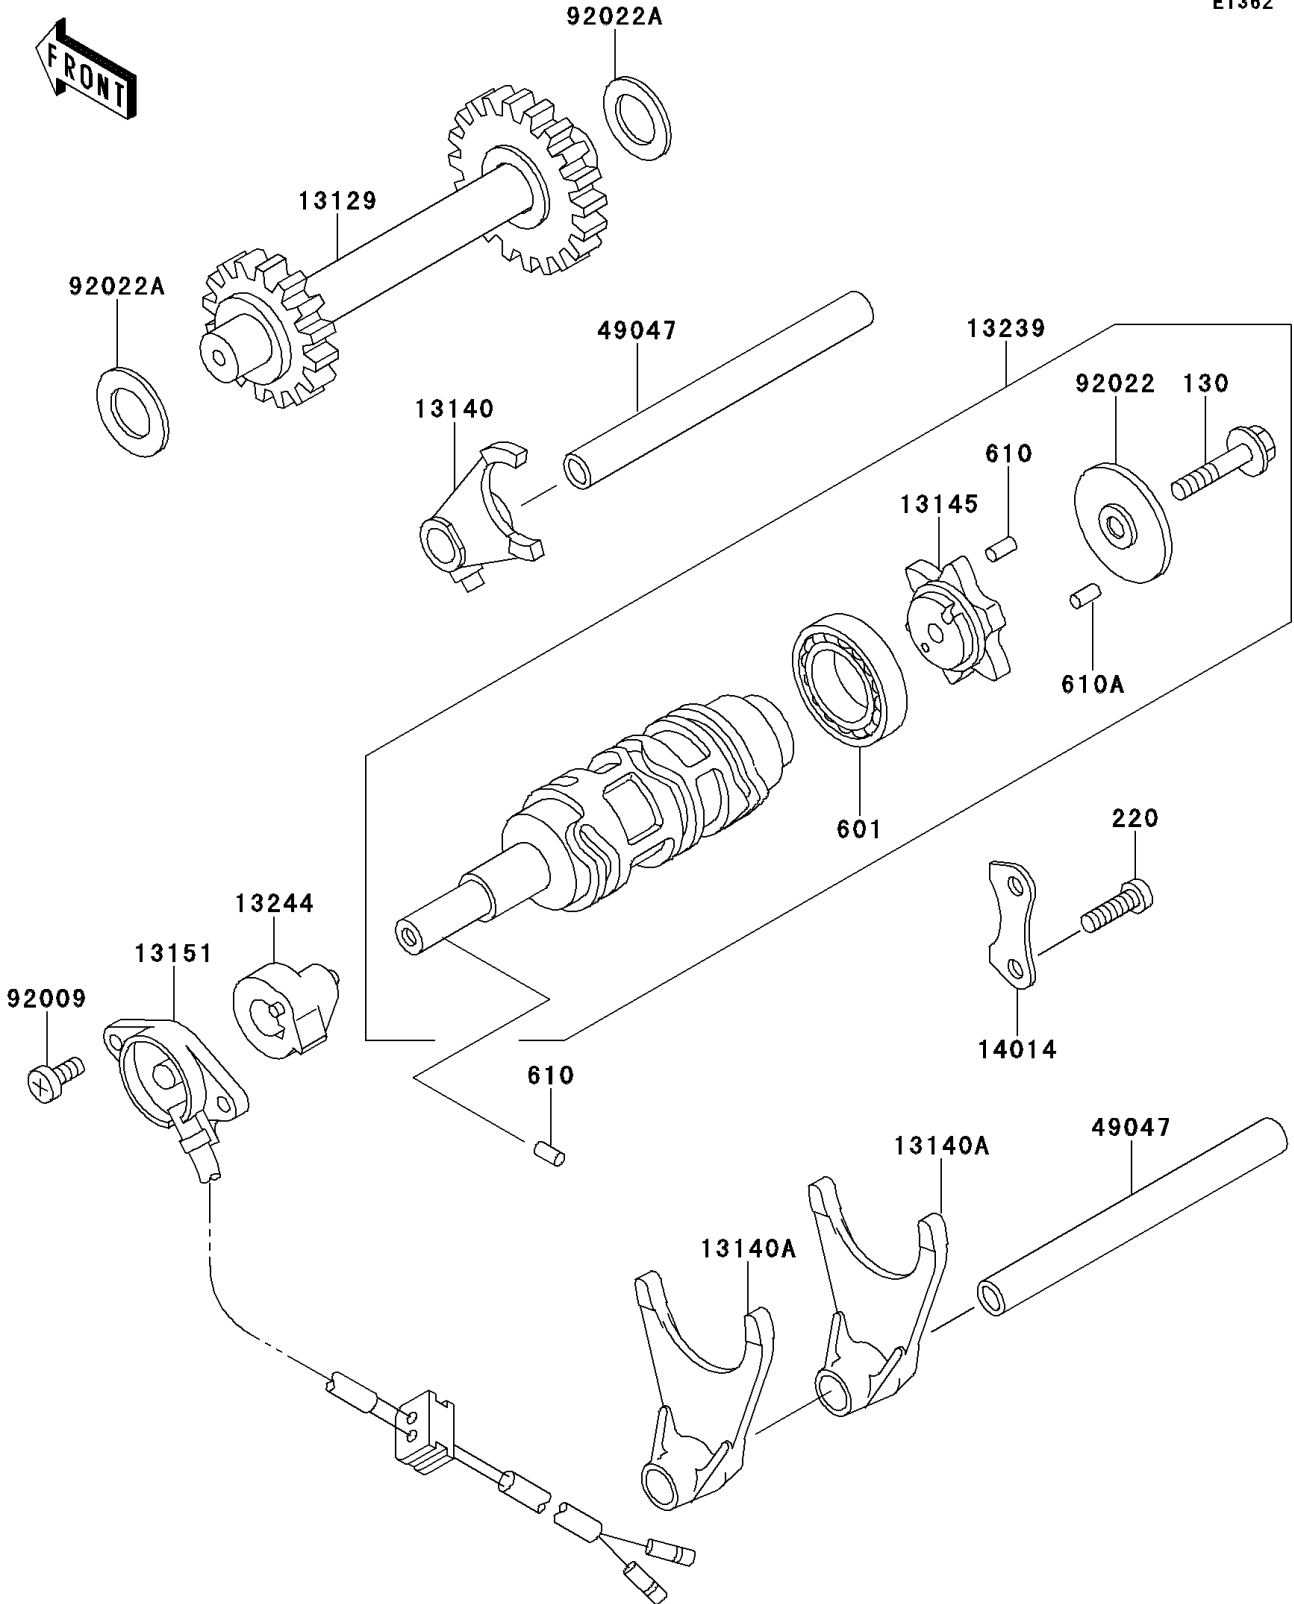

1994 Bayou 220 PARTS DIAGRAM

Gear Change Drum/Shift Fork(s)

E1362

1994 Bayou 220 PARTS LIST

Gear Change Drum/Shift Fork(s)

ITEM NAME	PART NUMBER	QUANTITY
BOLT-FLANGED,6X35 (Ref # 130)	130G0635	1
SCREW-PAN-CROS,6X14 (Ref # 220)	220B0614	2
BEARING-BALL (Ref # 601)	601A6005	1
ROLLER,4X6 (Ref # 610)	610A0406	2
ROLLER,4X12 (Ref # 610A)	610A0412	6
GEAR,REVERSE,22T&27T (Ref # 13129)	13129-1870	1
FORK-SHIFT (Ref # 13140)	13140-1161	1
FORK-SHIFT (Ref # 13140A)	13140-1162	2
CAM-CHANGE DRUM (Ref # 13145)	13145-1064	1
SWITCH-COMP,NEUTRAL (Ref # 13151)	13151-1067	1
DRUM-ASSY-CHANGE (Ref # 13239)	13239-1145	1
STOPPER-ASSY,REVERSE (Ref # 13244)	13244-1055	1
PLATE-POSITION (Ref # 14014)	14014-1087	1
ROD-SHIFT (Ref # 49047)	49047-1073	2
SCREW,5X14 (Ref # 92009)	92009-1341	2
WASHER,CHANGE DRUM (Ref # 92022)	92022-1886	1
WASHER,15.3X25X1 (Ref # 92022A)	92022-279	2