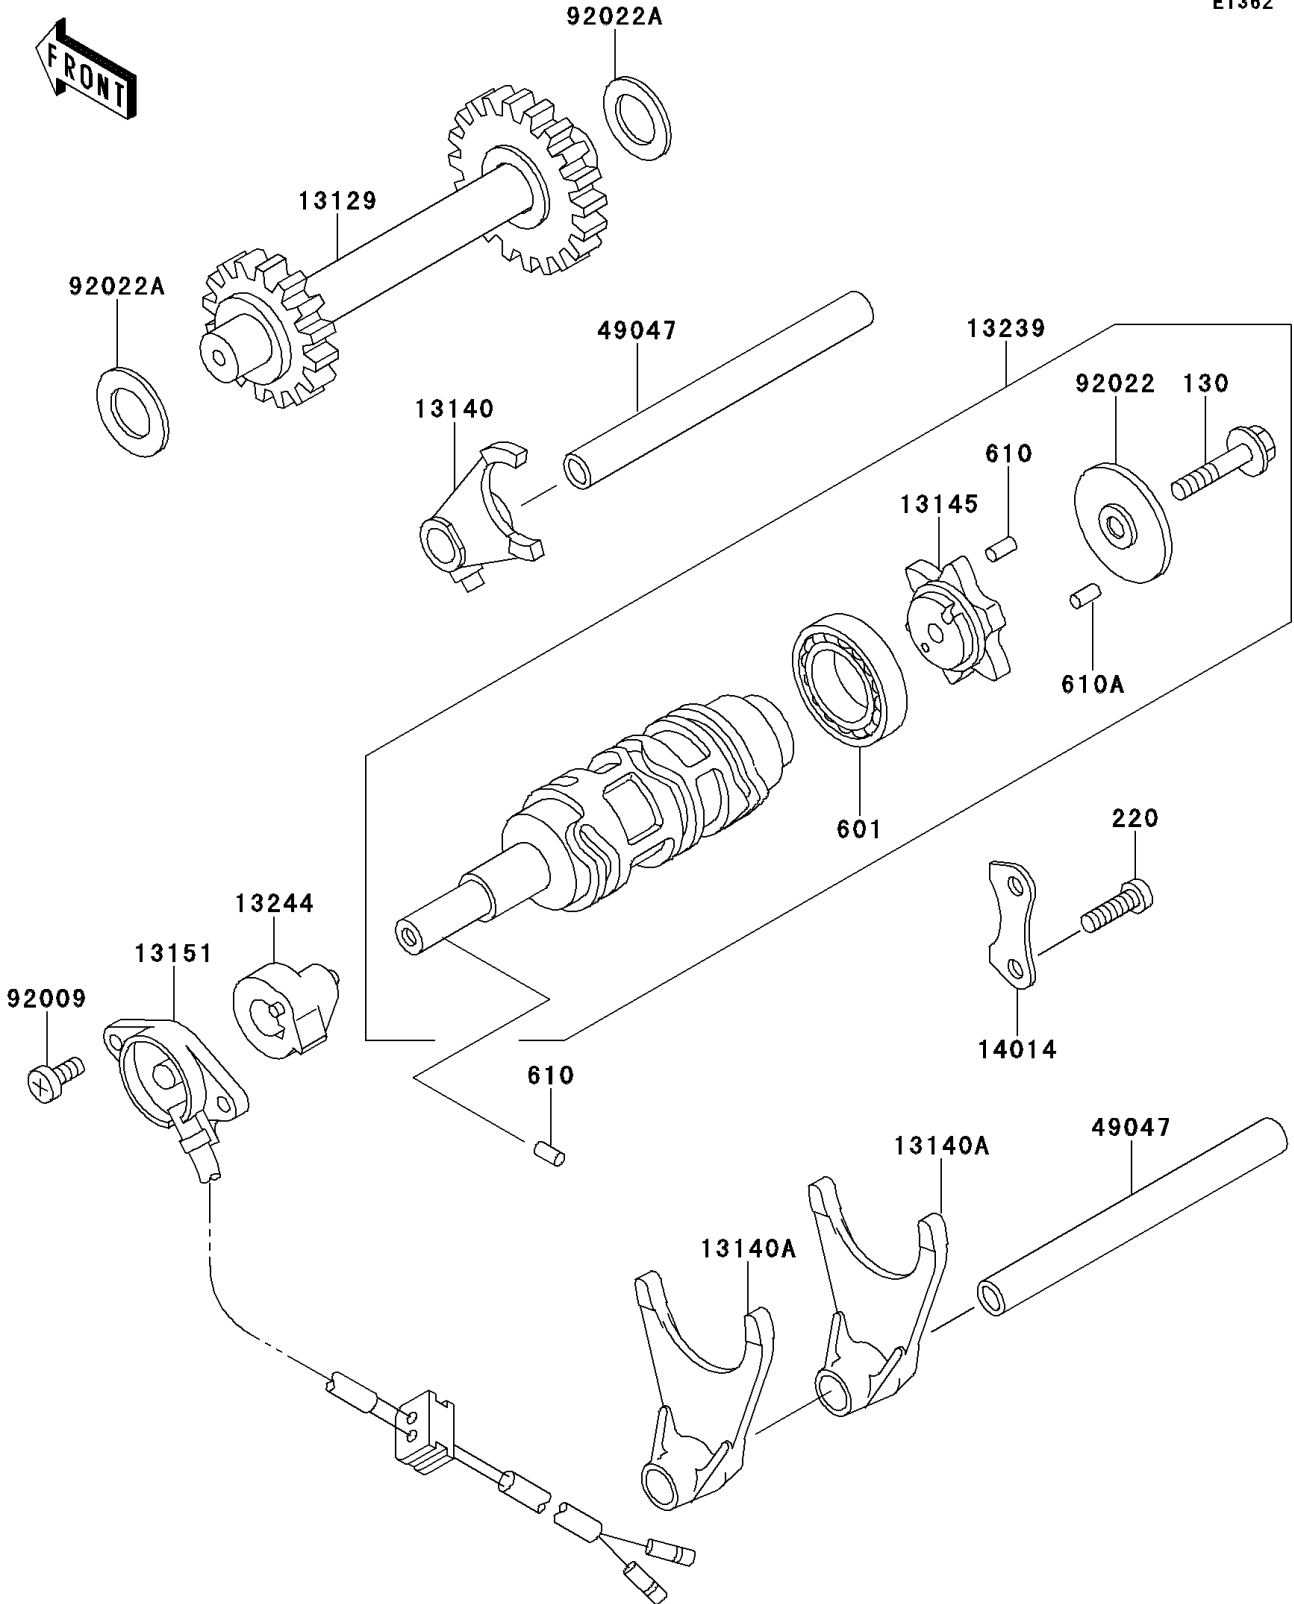

1995 Bayou 220 PARTS DIAGRAM

Gear Change Drum/Shift Fork(s)

E1362

1995 Bayou 220 PARTS LIST

Gear Change Drum/Shift Fork(s)

ITEM NAME	PART NUMBER	QUANTITY
BOLT-FLANGED,6X35 (Ref # 130)	130G0635	1
SCREW-PAN-CROS,6X14 (Ref # 220)	220B0614	2
BEARING-BALL (Ref # 601)	601A6005	1
ROLLER,4X6 (Ref # 610)	610A0406	2
ROLLER,4X12 (Ref # 610A)	610A0412	6
GEAR,REVERSE,22T&27T (Ref # 13129)	13129-1870	1
FORK-SHIFT (Ref # 13140)	13140-1161	1
FORK-SHIFT (Ref # 13140A)	13140-1162	2
CAM-CHANGE DRUM (Ref # 13145)	13145-1064	1
SWITCH-COMP,NEUTRAL (Ref # 13151)	13151-1067	1
DRUM-ASSY-CHANGE (Ref # 13239)	13239-1145	1
STOPPER-ASSY,REVERSE (Ref # 13244)	13244-1055	1
PLATE-POSITION (Ref # 14014)	14014-1087	1
ROD-SHIFT (Ref # 49047)	49047-1073	2
SCREW,5X14 (Ref # 92009)	92009-1341	2
WASHER,CHANGE DRUM (Ref # 92022)	92022-1886	1
WASHER,15.3X25X1 (Ref # 92022A)	92022-279	2