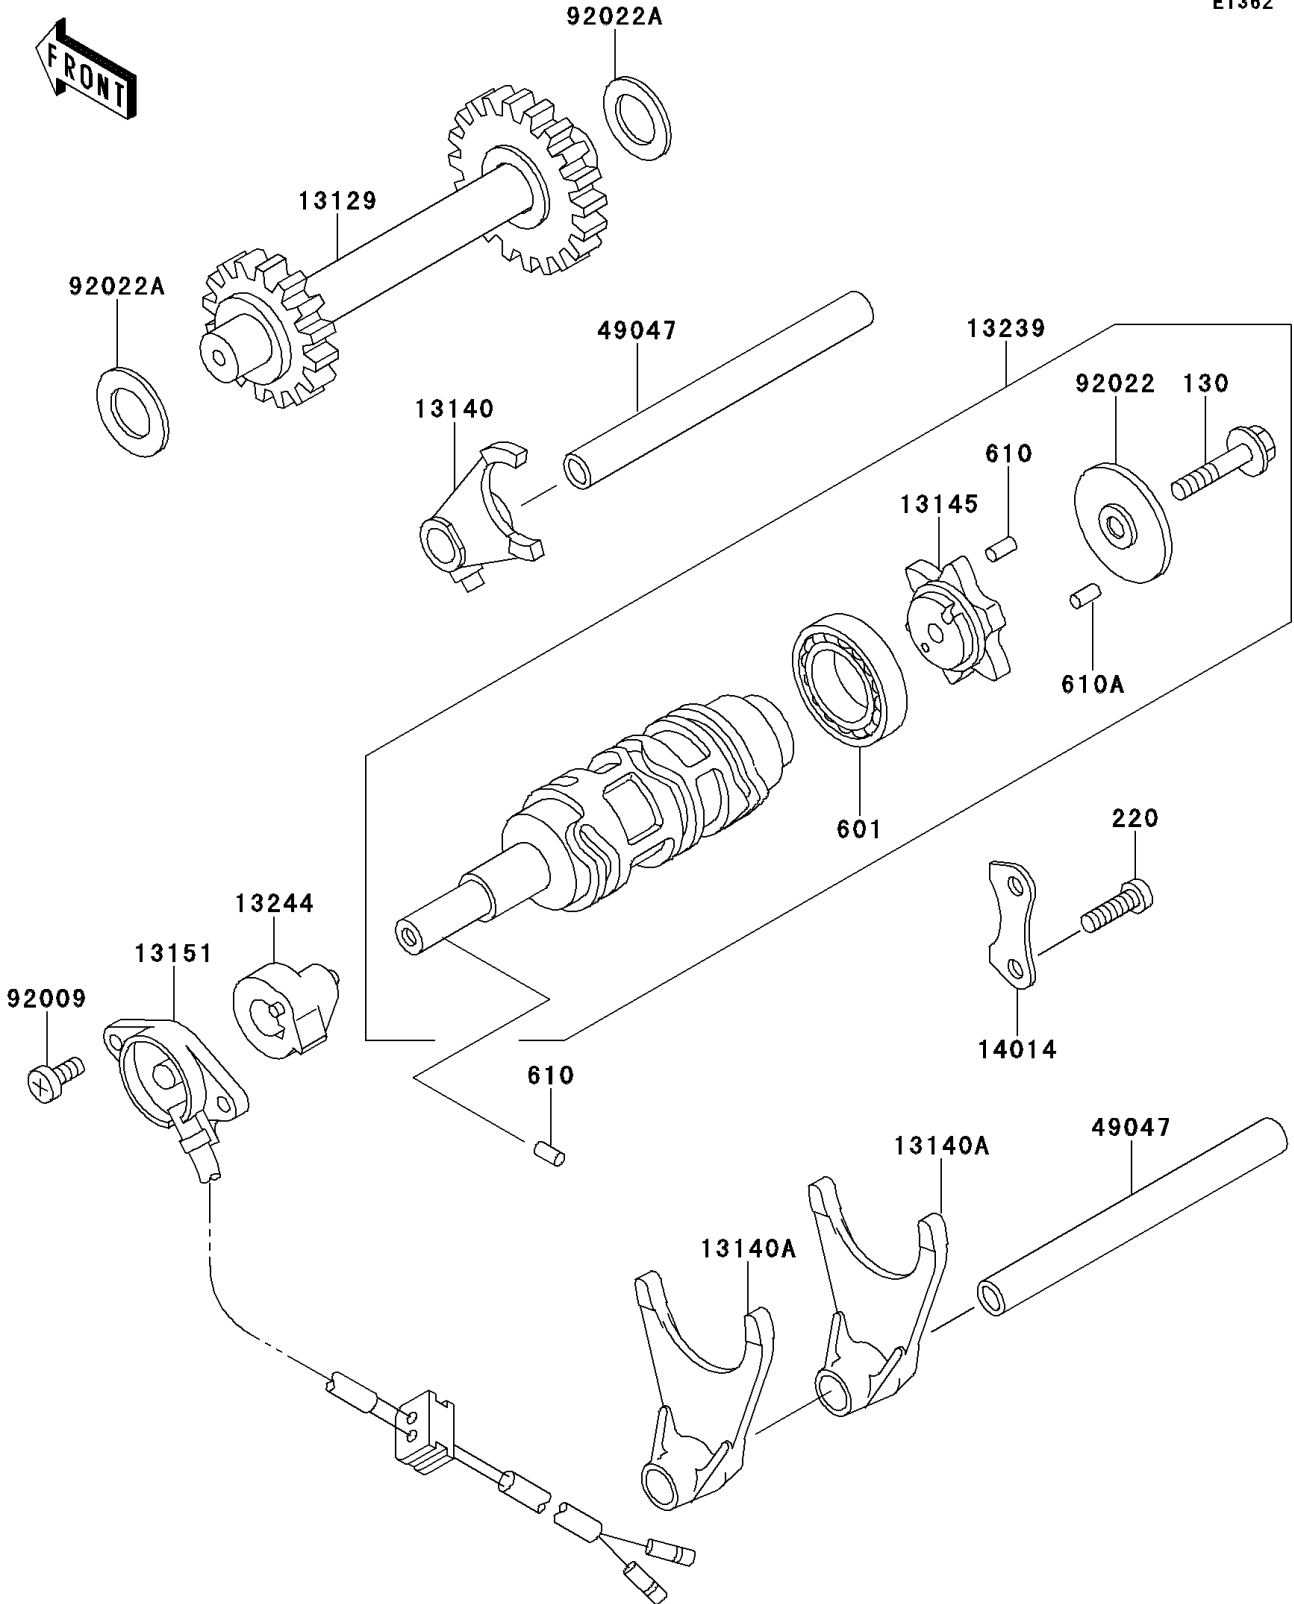

1996 Bayou 220 PARTS DIAGRAM

Gear Change Drum/Shift Fork(s)

E1362

1996 Bayou 220 PARTS LIST

Gear Change Drum/Shift Fork(s)

ITEM NAME	PART NUMBER	QUANTITY
BOLT-FLANGED,6X35 (Ref # 130)	130G0635	1
SCREW-PAN-CROS,6X14 (Ref # 220)	220B0614	2
BEARING-BALL (Ref # 601)	601A6005	1
ROLLER,4X6 (Ref # 610)	610A0406	2
ROLLER,4X12 (Ref # 610A)	610A0412	6
GEAR,REVERSE,22T&27T (Ref # 13129)	13129-1870	1
FORK-SHIFT (Ref # 13140)	13140-1161	1
FORK-SHIFT (Ref # 13140A)	13140-1162	2
CAM-CHANGE DRUM (Ref # 13145)	13145-1064	1
SWITCH-COMP,NEUTRAL (Ref # 13151)	13151-1067	1
DRUM-ASSY-CHANGE (Ref # 13239)	13239-1145	1
STOPPER-ASSY,REVERSE (Ref # 13244)	13244-1055	1
PLATE-POSITION (Ref # 14014)	14014-1087	1
ROD-SHIFT (Ref # 49047)	49047-1073	2
SCREW,5X14 (Ref # 92009)	92009-1341	2
WASHER,CHANGE DRUM (Ref # 92022)	92022-1886	1
WASHER,15.3X25X1 (Ref # 92022A)	92022-279	2