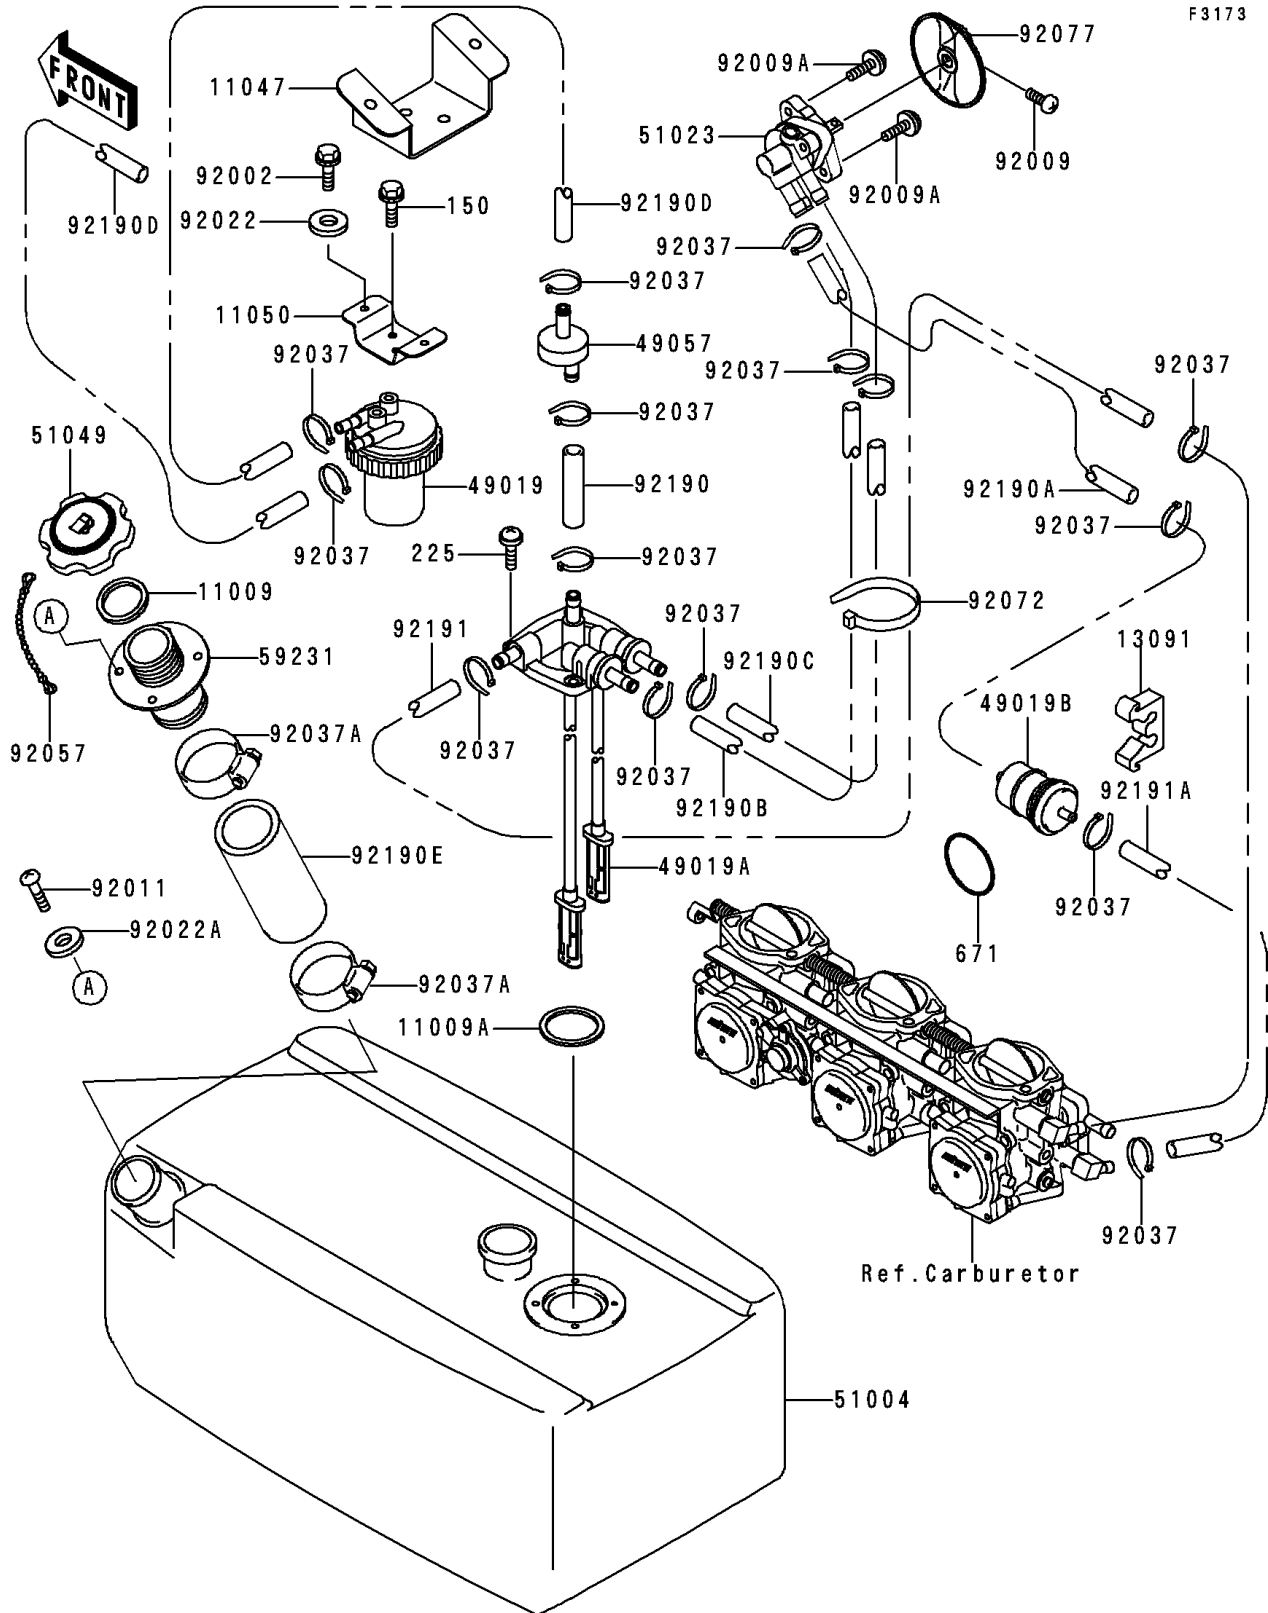

1997 900 STX PARTS DIAGRAM

Fuel Tank

F3173

1997 900 STX PARTS LIST

Fuel Tank

ITEM NAME	PART NUMBER	QUANTITY
BOLT-WS,6X14 (Ref # 150)	150R0614	2
SCREW-PAN-WSP-CROS,5X16 (Ref # 225)	225R0516	4
O RING,65MM (Ref # 671)	671B2565	1
GASKET,TANK CAP (Ref # 11009)	11009-3020	1
GASKET (Ref # 11009A)	11009-3790	1
BRACKET,FUEL FILTER (Ref # 11047)	11047-3761	1
BRACKET (Ref # 11050)	11050-3720	1
HOLDER,FILTER (Ref # 13091)	13091-3795	1
FILTER-FUEL (Ref # 49019)	49019-3708	1
FILTER-FUEL (Ref # 49019A)	49019-3710	1
FILTER-FUEL (Ref # 49019B)	49019-3712	1
VALVE-RELIEF (Ref # 49057)	49057-3001	1
TANK-FUEL (Ref # 51004)	51004-3718	1
TAP-ASSY,FUEL (Ref # 51023)	51023-3718	1
CAP-TANK,FUEL (Ref # 51049)	51049-3714	1
FILLER,FUEL TANK (Ref # 59231)	59231-3001	1
BOLT,6X20 (Ref # 92002)	92002-3755	2
SCREW,4X8 (Ref # 92009)	92009-3729	1
SCREW,5X16 (Ref # 92009A)	92009-3789	2
SCREW (Ref # 92011)	92011-562	4
WASHER,6.5X20X1.5 (Ref # 92022)	92022-3710	2
WASHER (Ref # 92022A)	92022-563	4
CLAMP (Ref # 92037)	92037-1173	15
CLAMP (Ref # 92037A)	92037-3009	2
CHAIN,COVER,L=100 (Ref # 92057)	92057-3704	1
BAND,L=149 (Ref # 92072)	92072-031	1
KNOB (Ref # 92077)	92077-3728	1
TUBE,TANK-BREATHER (Ref # 92190)	92190-3799	1
TUBE,5.8X10.8X310 (Ref # 92190A)	92190-3876	1

1997 900 STX PARTS LIST

Fuel Tank

ITEM NAME	PART NUMBER	QUANTITY
TUBE,"RES",5.8X10.8X420 (Ref # 92190B)	92190-3889	1
TUBE,"ON",5.8X10.8X420 (Ref # 92190C)	92190-3890	1
TUBE,5.8X10.8X540 (Ref # 92190D)	92190-3893	2
TUBE,FUEL FILLER (Ref # 92190E)	92190-3898	1
TUBE,CARB-TANK(RETURN) (Ref # 92191)	92191-3799	1
TUBE,5.8X10.8X160 (Ref # 92191A)	92191-3816	1