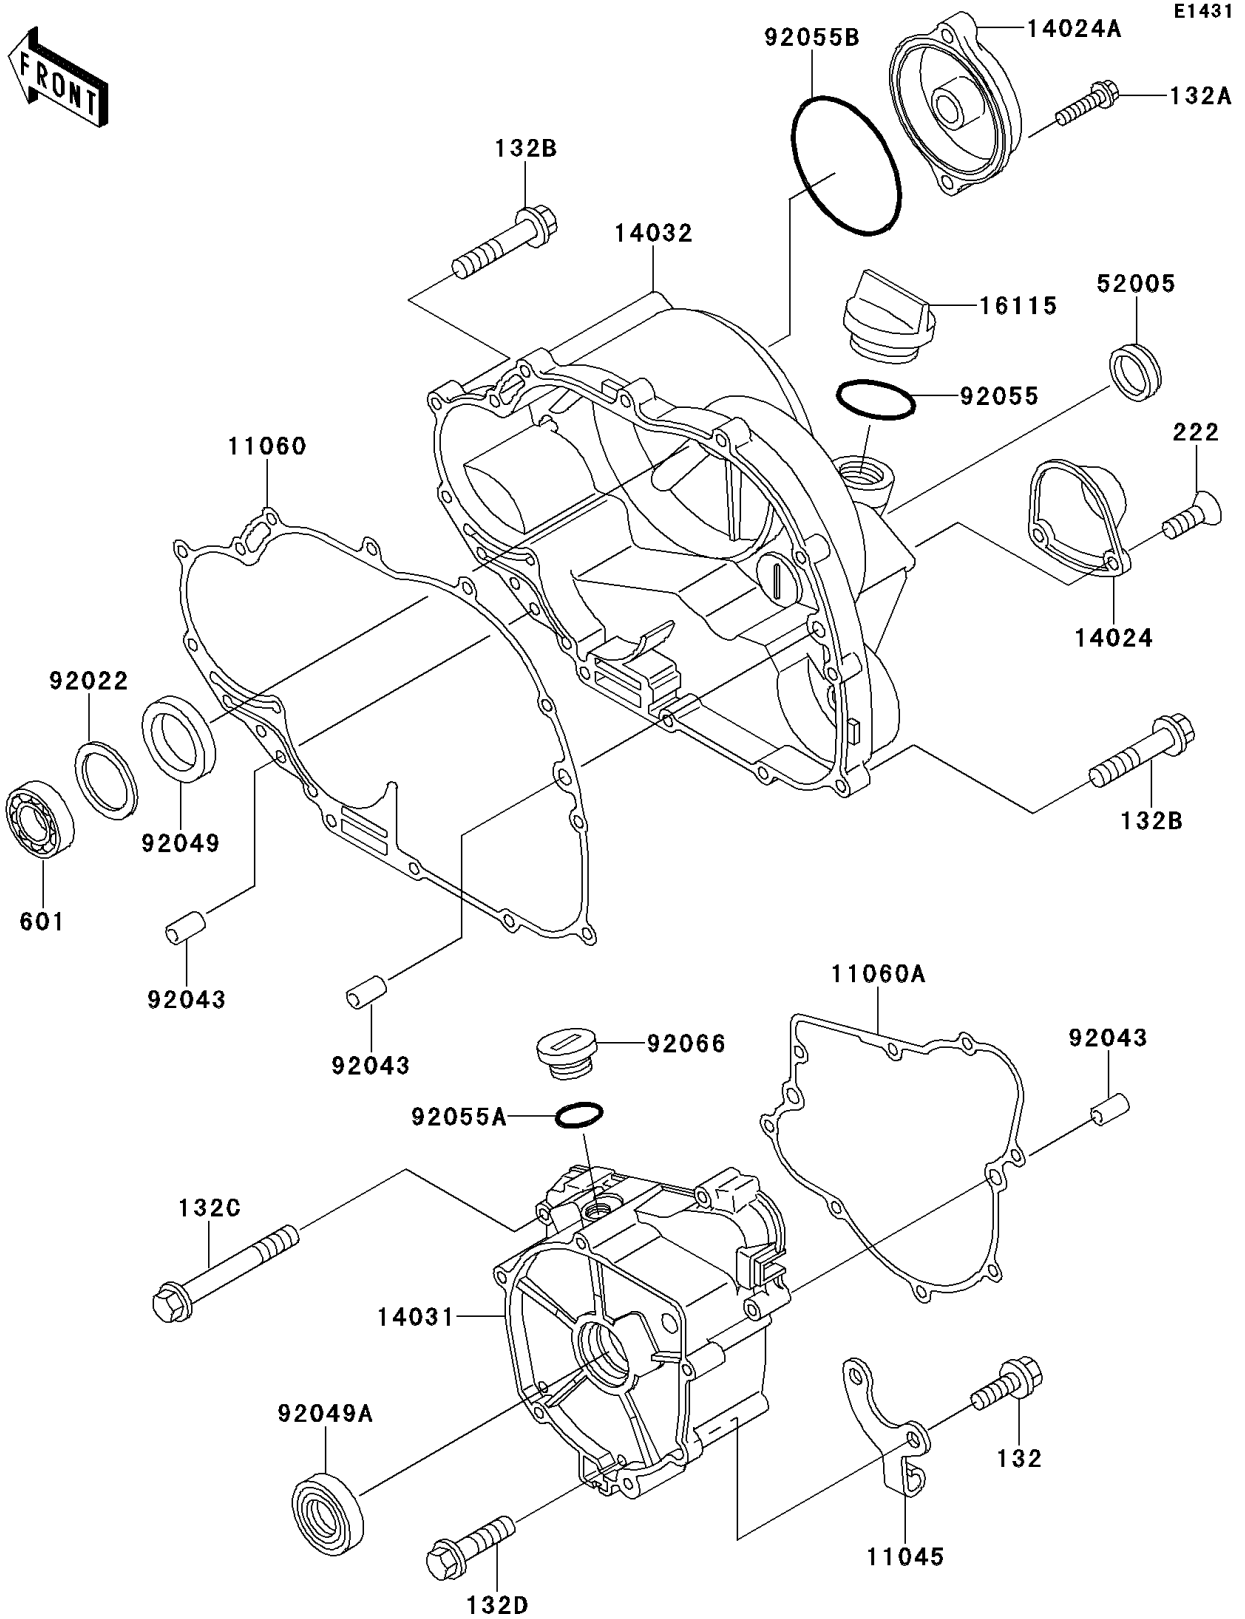

1992 Bayou 220 PARTS DIAGRAM

Engine Cover(s)

1992 Bayou 220 PARTS LIST

Engine Cover(s)

ITEM NAME	PART NUMBER	QUANTITY
BOLT-FLANGED-SMALL (Ref # 132)	132J0614	2
BOLT-FLANGED-SMALL (Ref # 132A)	132J0625	2
BOLT-FLANGED-SMALL (Ref # 132B)	132J0630	13
BOLT-FLANGED-SMALL (Ref # 132C)	132J0635	4
BOLT-FLANGED-SMALL (Ref # 132D)	132J0670	3
SCREW-CSK-RD-CROS (Ref # 222)	222C0512	2
BEARING-BALL (Ref # 601)	601A6002	1
BRACKET (Ref # 11045)	11045-1828	1
GASKET,CLUTCH COVER (Ref # 11060)	11060-1648	1
GASKET,GENERATOR (Ref # 11060A)	11060-1649	1
COVER (Ref # 14024)	14024-1486	1
COVER,OIL FILTER (Ref # 14024A)	14024-1488	1
COVER-GENERATOR (Ref # 14031)	14031-1277	1
COVER-CLUTCH (Ref # 14032)	14032-1428	1
CAP-OIL FILLER (Ref # 16115)	16115-1009	1
GAUGE,OIL LEVEL (Ref # 52005)	52005-1009	1
WASHER,21X31.5X1.0 (Ref # 92022)	92022-1624	1
PIN,6.2X8X14 (Ref # 92043)	92043-1263	4
SEAL-OIL (Ref # 92049)	92049-1293	1
SEAL-OIL,TC25356 (Ref # 92049A)	92049-1317	1
RING-O,31.5X2.6 (Ref # 92055)	92055-049	1
RING-O (Ref # 92055A)	92055-1146	1
RING-O,63.6X2.4 (Ref # 92055B)	92055-1433	1
PLUG,COVER (Ref # 92066)	92066-1163	1