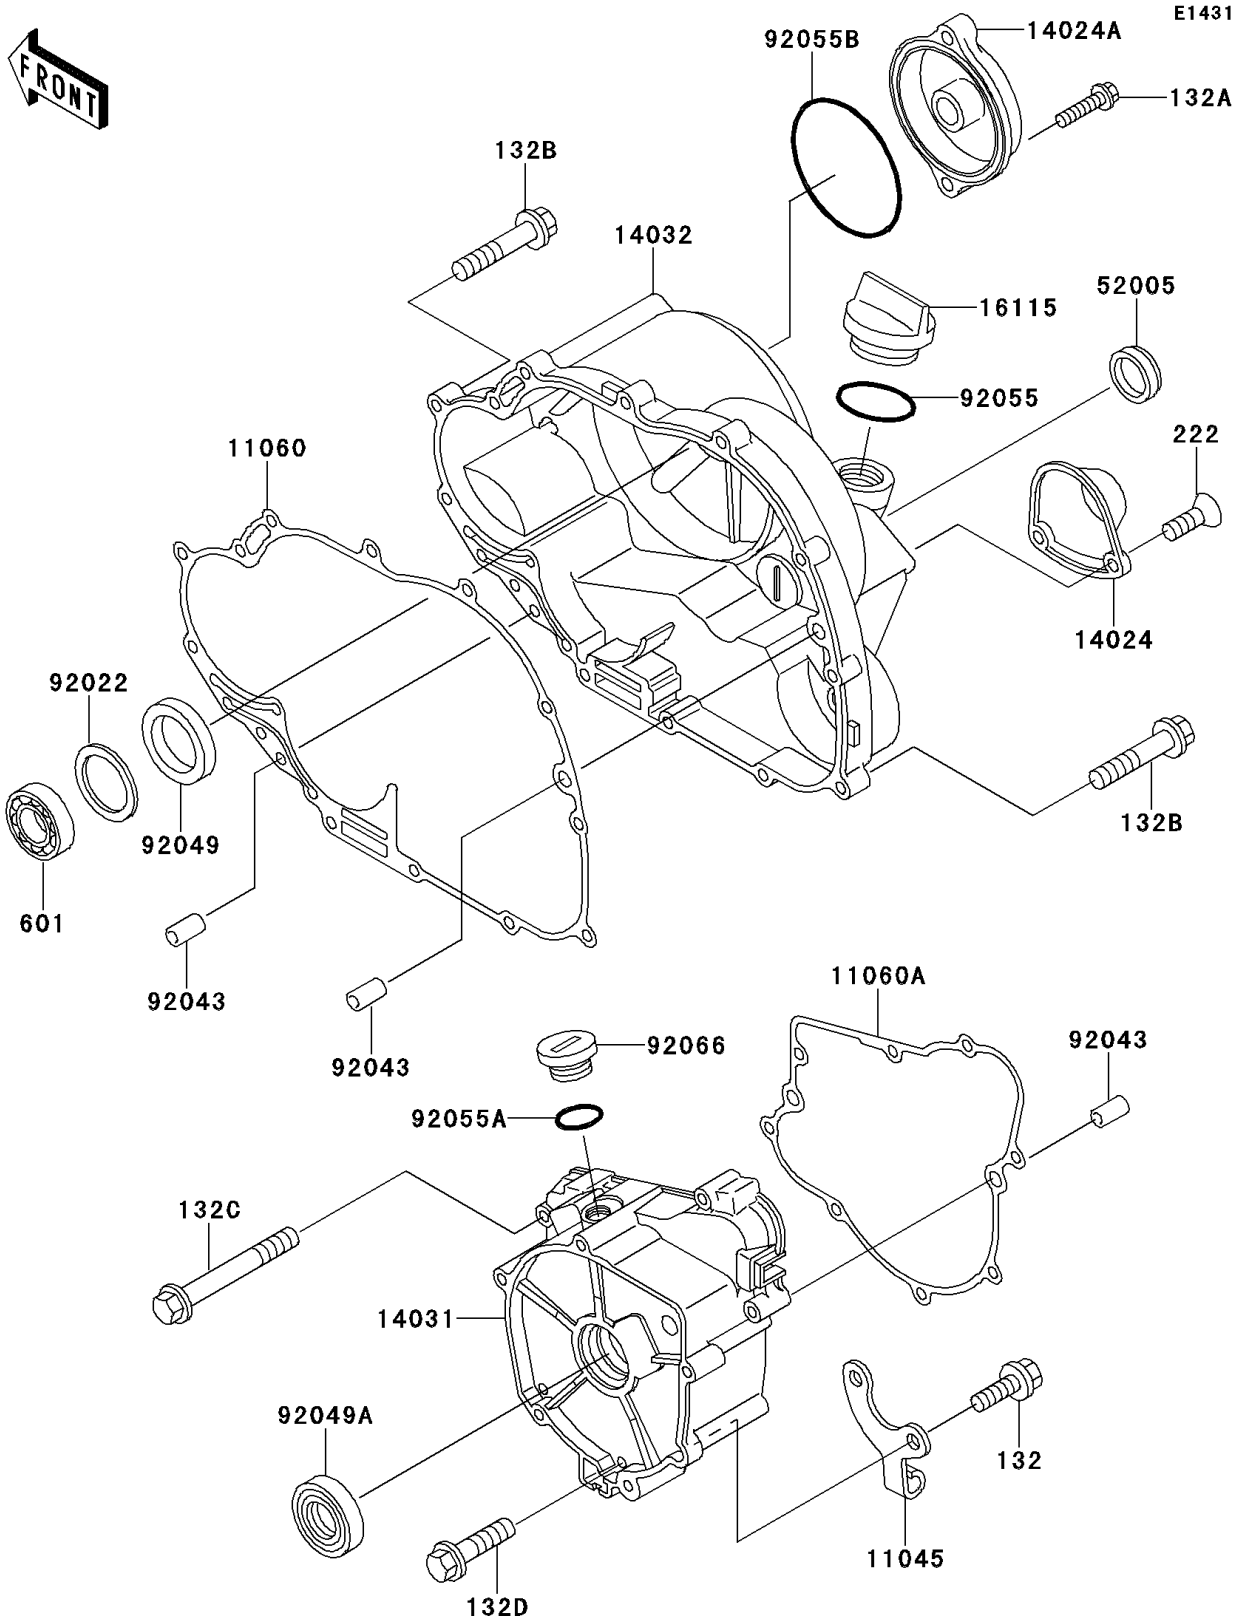

# 1995 Bayou 220 PARTS DIAGRAM

Engine Cover(s)

# 1995 Bayou 220 PARTS LIST

## Engine Cover(s)

ITEM NAME	PART NUMBER	QUANTITY
BOLT-FLANGED-SMALL (Ref # 132)	132J0614	2
BOLT-FLANGED-SMALL (Ref # 132A)	132J0625	2
BOLT-FLANGED-SMALL (Ref # 132B)	132J0630	13
BOLT-FLANGED-SMALL (Ref # 132C)	132J0635	4
BOLT-FLANGED-SMALL (Ref # 132D)	132J0670	3
SCREW-CSK-RD-CROS (Ref # 222)	222C0512	2
BEARING-BALL (Ref # 601)	601A6002	1
BRACKET (Ref # 11045)	11045-1828	1
GASKET,CLUTCH COVER (Ref # 11060)	11060-1648	1
GASKET,GENERATOR (Ref # 11060A)	11060-1649	1
COVER (Ref # 14024)	14024-1486	1
COVER,OIL FILTER (Ref # 14024A)	14024-1488	1
COVER-GENERATOR (Ref # 14031)	14031-1277	1
COVER-CLUTCH (Ref # 14032)	14032-1428	1
CAP-OIL FILLER (Ref # 16115)	16115-1009	1
GAUGE,OIL LEVEL (Ref # 52005)	52005-1009	1
WASHER,21X31.5X1.0 (Ref # 92022)	92022-1624	1
PIN,6.2X8X14 (Ref # 92043)	92043-1263	4
SEAL-OIL (Ref # 92049)	92049-1293	1
SEAL-OIL,TC25356 (Ref # 92049A)	92049-1317	1
RING-O,31.5X2.6 (Ref # 92055)	92055-049	1
RING-O (Ref # 92055A)	92055-1146	1
RING-O,63.6X2.4 (Ref # 92055B)	92055-1433	1
PLUG,COVER (Ref # 92066)	92066-1163	1