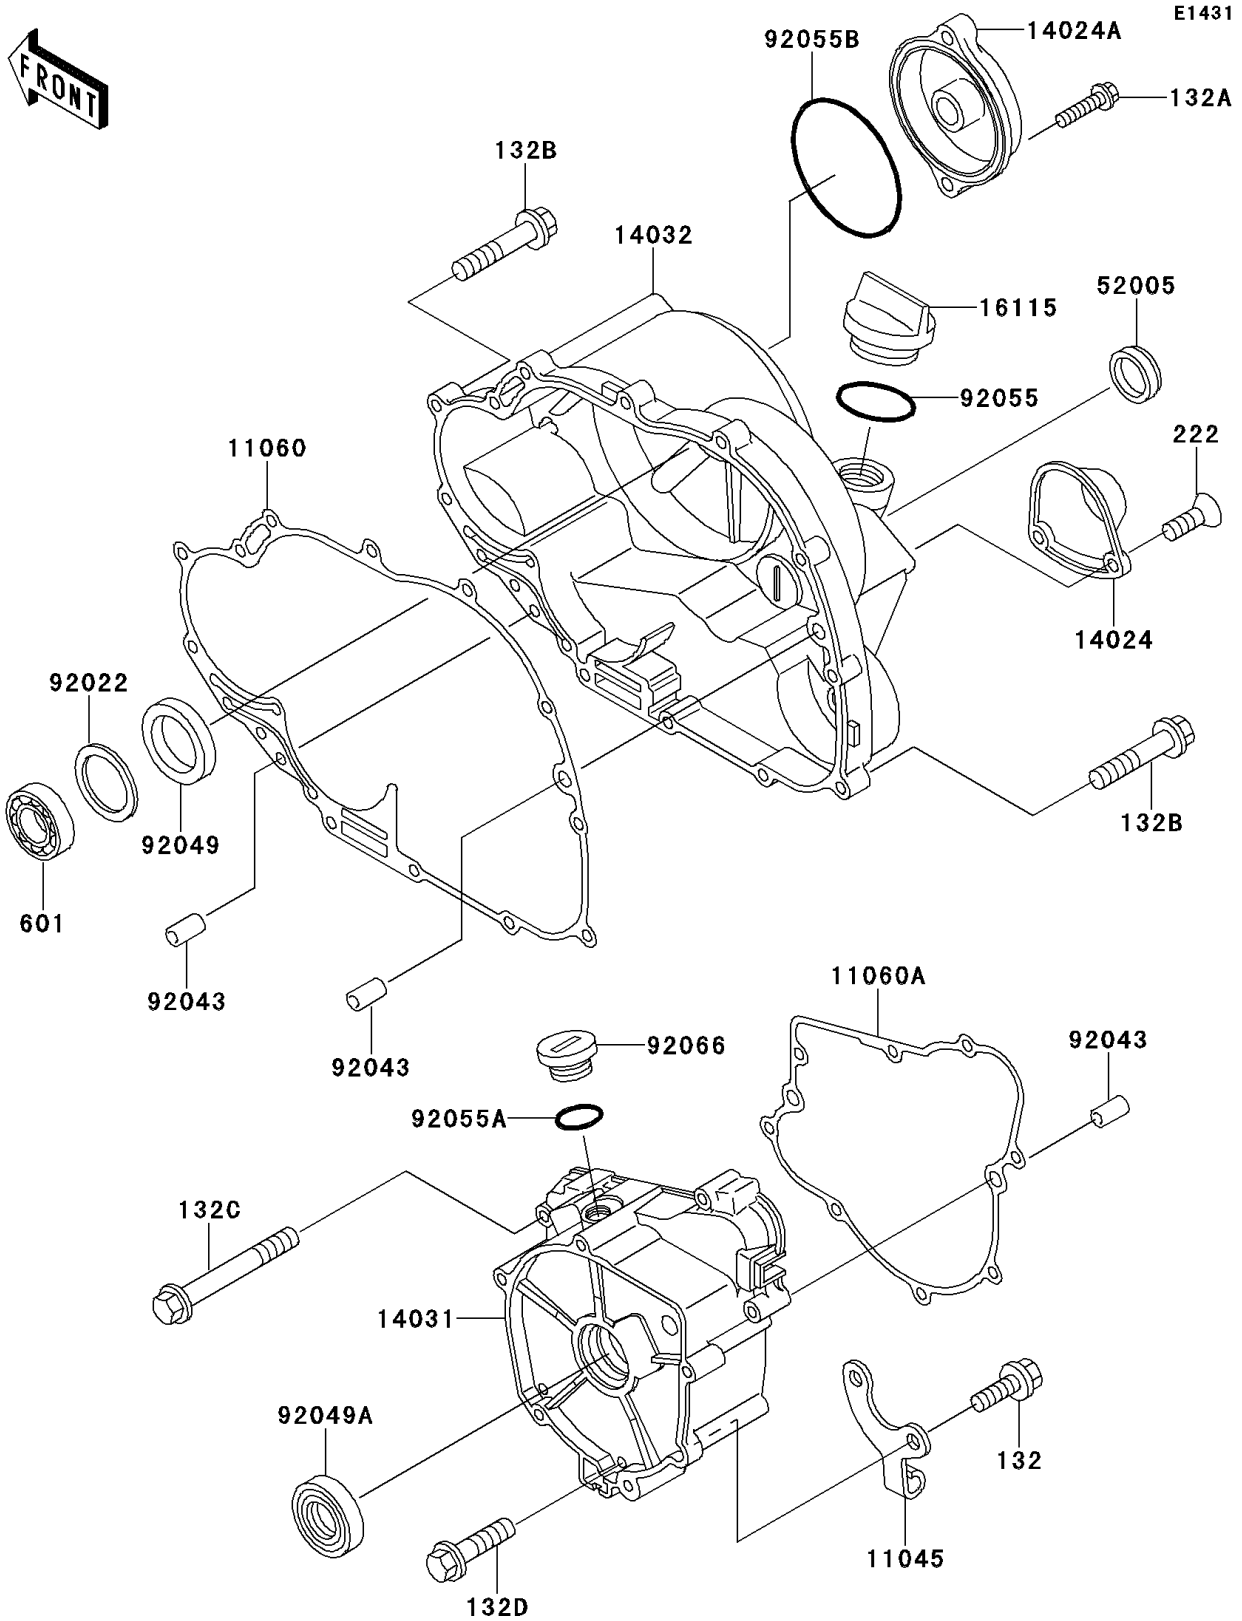

# 1996 Bayou 220 PARTS DIAGRAM

Engine Cover(s)

# 1996 Bayou 220 PARTS LIST

## Engine Cover(s)

ITEM NAME	PART NUMBER	QUANTITY
BOLT-FLANGED-SMALL (Ref # 132)	132J0614	2
BOLT-FLANGED-SMALL (Ref # 132A)	132J0625	2
BOLT-FLANGED-SMALL (Ref # 132B)	132J0630	13
BOLT-FLANGED-SMALL (Ref # 132C)	132J0635	4
BOLT-FLANGED-SMALL (Ref # 132D)	132J0670	3
SCREW-CSK-RD-CROS (Ref # 222)	222C0512	2
BEARING-BALL (Ref # 601)	601A6002	1
BRACKET (Ref # 11045)	11045-1828	1
GASKET,CLUTCH COVER (Ref # 11060)	11060-1648	1
GASKET,GENERATOR (Ref # 11060A)	11060-1649	1
COVER (Ref # 14024)	14024-1486	1
COVER,OIL FILTER (Ref # 14024A)	14024-1488	1
COVER-GENERATOR (Ref # 14031)	14031-1277	1
COVER-CLUTCH (Ref # 14032)	14032-1428	1
CAP-OIL FILLER (Ref # 16115)	16115-1009	1
GAUGE,OIL LEVEL (Ref # 52005)	52005-1009	1
WASHER,21X31.5X1.0 (Ref # 92022)	92022-1624	1
PIN,6.2X8X14 (Ref # 92043)	92043-1263	4
SEAL-OIL (Ref # 92049)	92049-1293	1
SEAL-OIL,TC25356 (Ref # 92049A)	92049-1317	1
RING-O,31.5X2.6 (Ref # 92055)	92055-049	1
RING-O (Ref # 92055A)	92055-1146	1
RING-O,63.6X2.4 (Ref # 92055B)	92055-1433	1
PLUG,COVER (Ref # 92066)	92066-1163	1