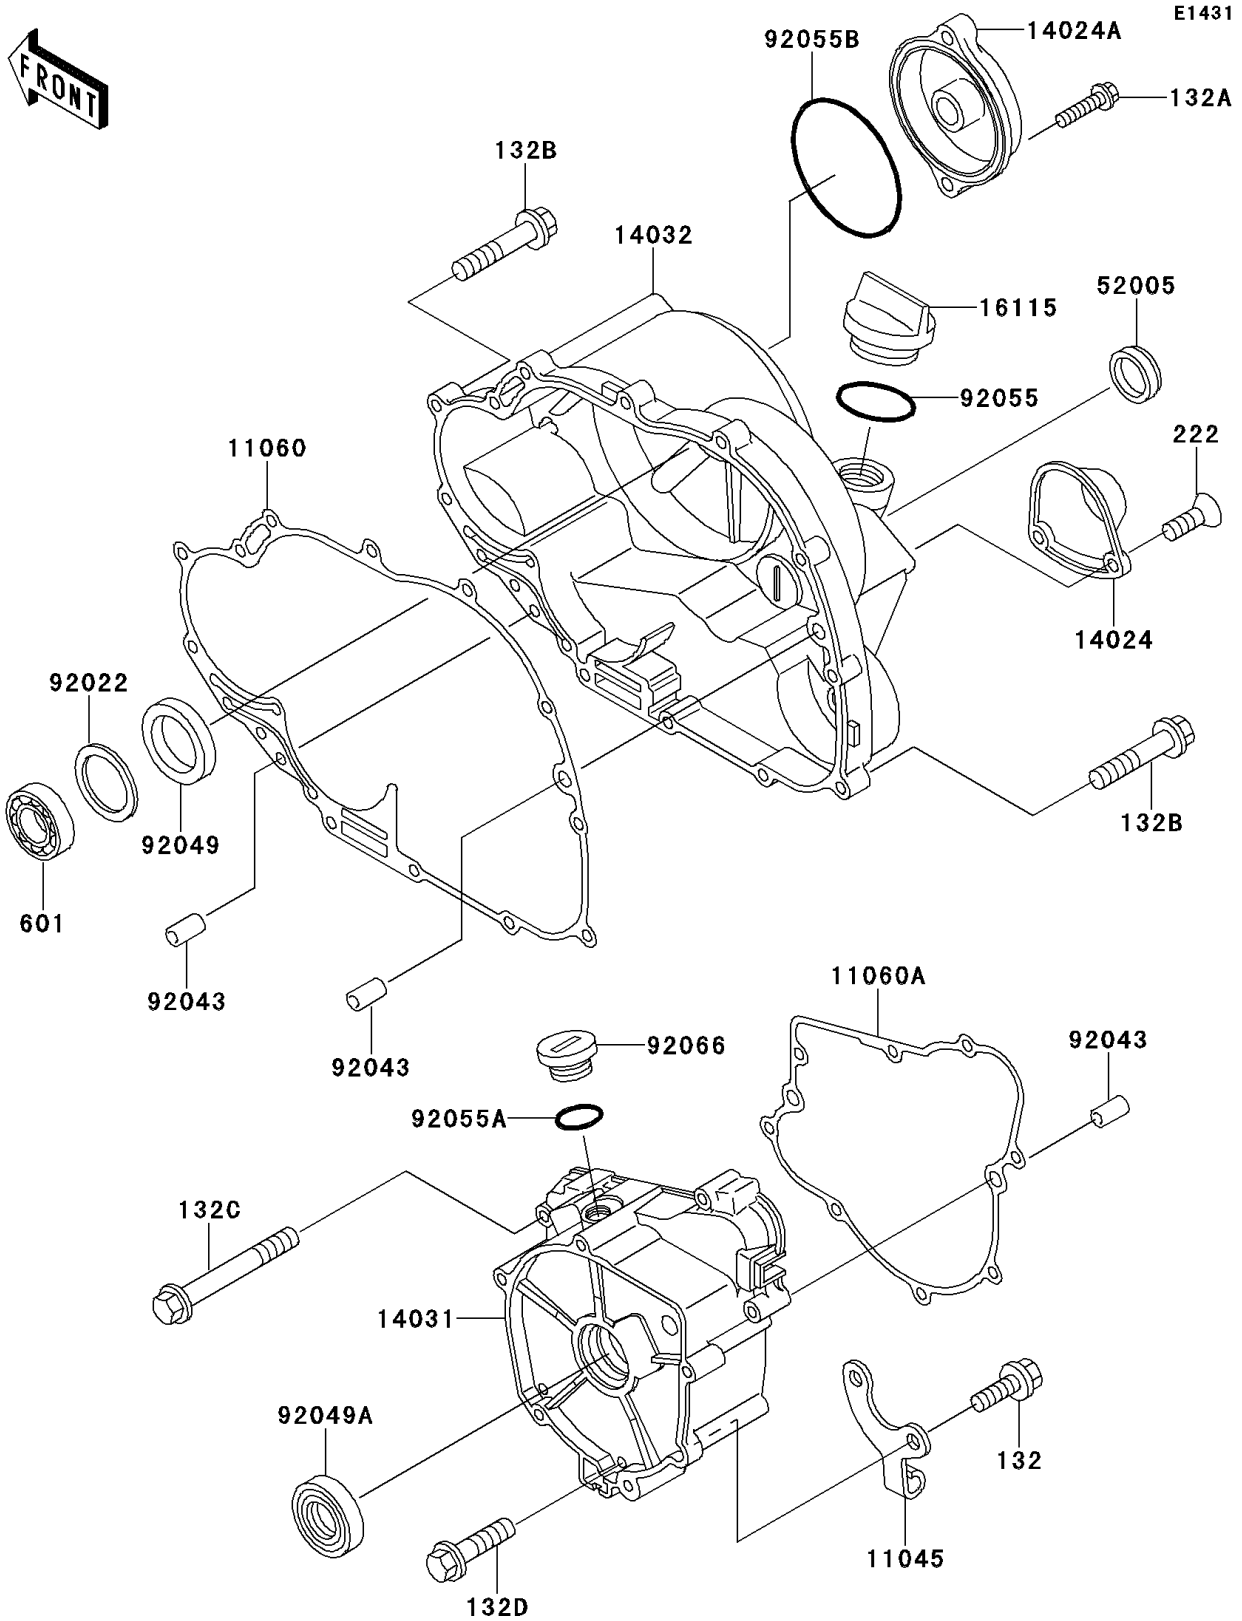

1996 Bayou 220 PARTS DIAGRAM

Engine Cover(s)

1996 Bayou 220 PARTS LIST

Engine Cover(s)

ITEM NAME	PART NUMBER	QUANTITY
BOLT-FLANGED-SMALL (Ref # 132)	132J0614	2
BOLT-FLANGED-SMALL (Ref # 132A)	132J0625	2
BOLT-FLANGED-SMALL (Ref # 132B)	132J0630	13
BOLT-FLANGED-SMALL (Ref # 132C)	132J0635	4
BOLT-FLANGED-SMALL (Ref # 132D)	132J0670	3
SCREW-CSK-RD-CROS (Ref # 222)	222C0512	2
BEARING-BALL (Ref # 601)	601A6002	1
BRACKET (Ref # 11045)	11045-1828	1
GASKET,CLUTCH COVER (Ref # 11060)	11060-1648	1
GASKET,GENERATOR (Ref # 11060A)	11060-1649	1
COVER (Ref # 14024)	14024-1486	1
COVER,OIL FILTER (Ref # 14024A)	14024-1488	1
COVER-GENERATOR (Ref # 14031)	14031-1277	1
COVER-CLUTCH (Ref # 14032)	14032-1428	1
CAP-OIL FILLER (Ref # 16115)	16115-1009	1
GAUGE,OIL LEVEL (Ref # 52005)	52005-1009	1
WASHER,21X31.5X1.0 (Ref # 92022)	92022-1624	1
PIN,6.2X8X14 (Ref # 92043)	92043-1263	4
SEAL-OIL (Ref # 92049)	92049-1293	1
SEAL-OIL,TC25356 (Ref # 92049A)	92049-1317	1
RING-O,31.5X2.6 (Ref # 92055)	92055-049	1
RING-O (Ref # 92055A)	92055-1146	1
RING-O,63.6X2.4 (Ref # 92055B)	92055-1433	1
PLUG,COVER (Ref # 92066)	92066-1163	1