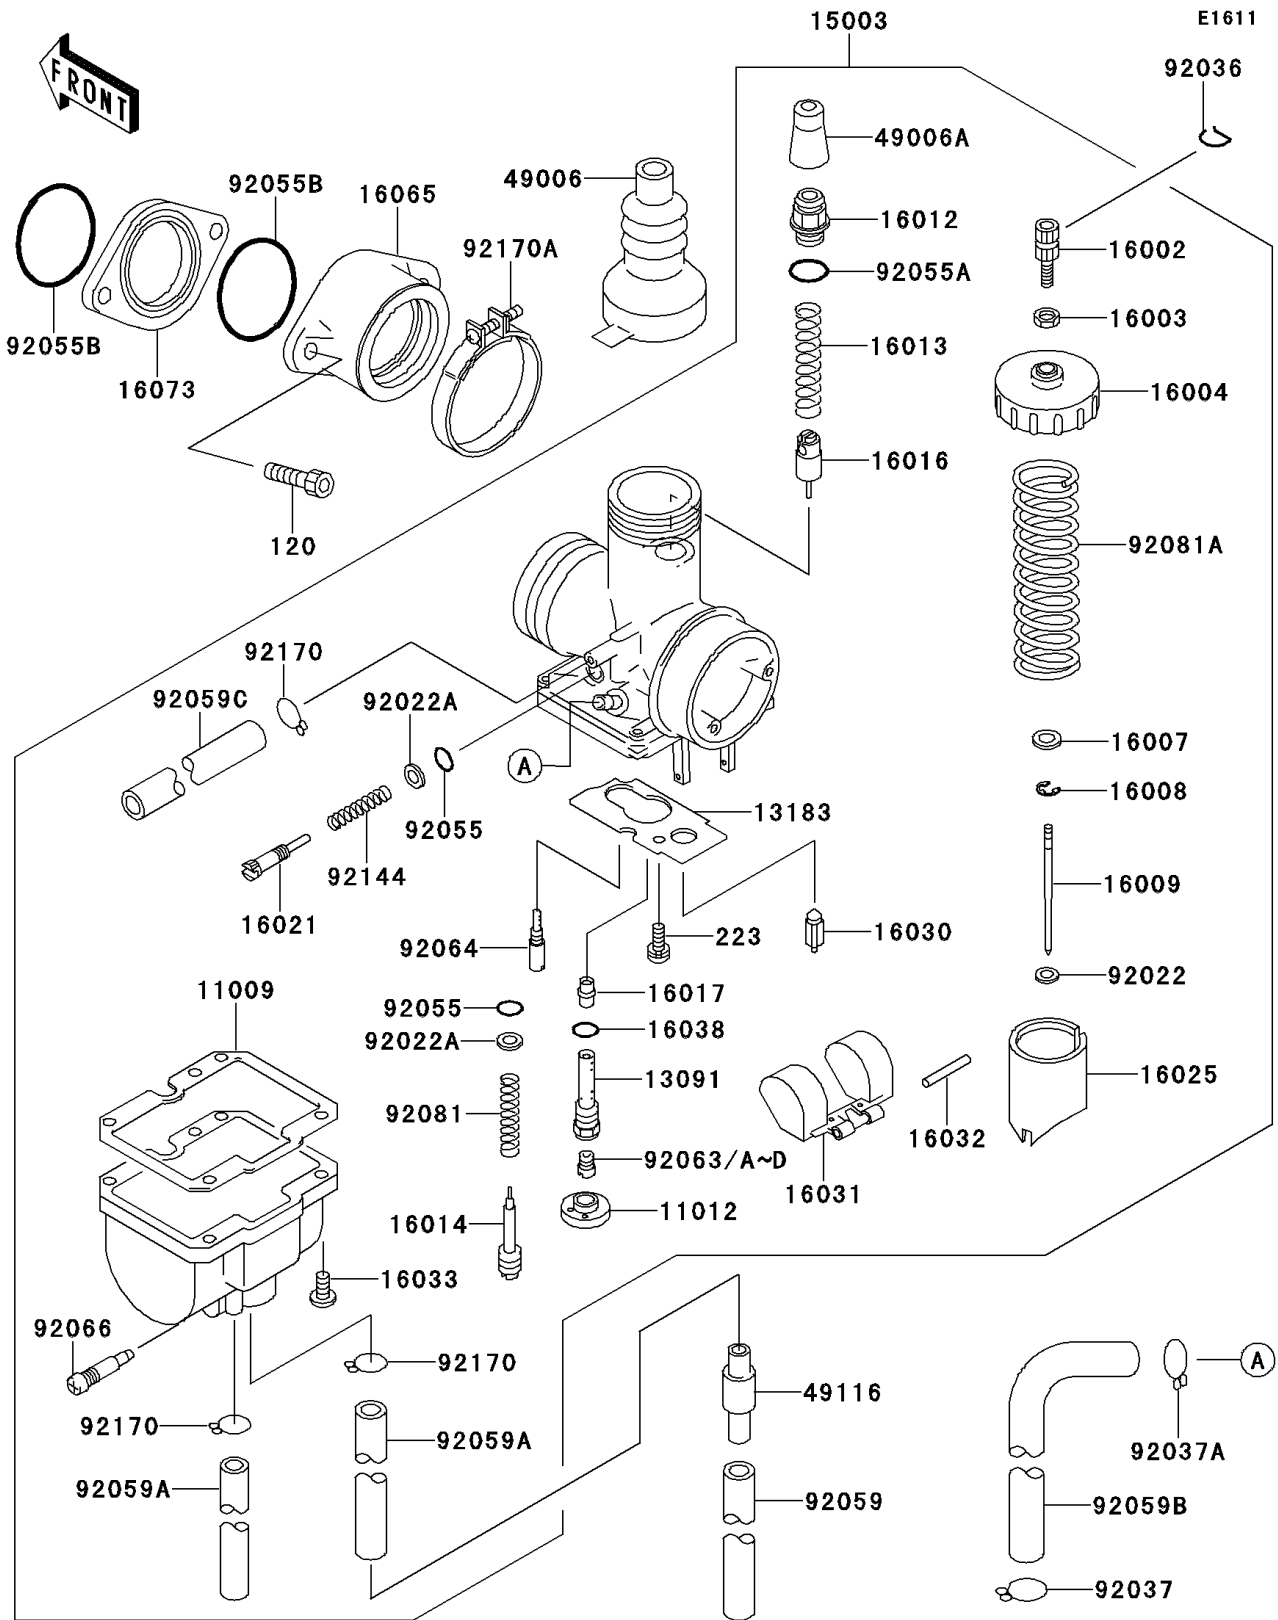

1994 Bayou 220 PARTS DIAGRAM

Carburetor

1994 Bayou 220 PARTS LIST

Carburetor

ITEM NAME	PART NUMBER	QUANTITY
GASKET,FLOAT CHAMBER (Ref # 11009)	11009-1676	1
CAP (Ref # 11012)	11012-1659	1
HOLDER,NEEDLE JET (Ref # 13091)	13091-1551	1
PLATE (Ref # 13183)	13183-1273	1
CARBURETOR-ASSY (Ref # 15003)	15003-1080	1
ADJUSTER-CABLE (Ref # 16002)	16002-011	1
NUT,ADJUST LOCK (Ref # 16003)	16003-006	1
CAP-CHAMBER,MIXING (Ref # 16004)	16004-1055	1
SEAT-SPRING,THROTTLE VALVE (Ref # 16007)	16007-1111	1
CLAMP,E-TYPE (Ref # 16008)	16008-010	1
NEEDLE-JET,5GN46-2 (Ref # 16009)	16009-1388	1
CAP-STARTER PLUNGER (Ref # 16012)	16012-1056	1
SPRING,STARTER PLUNGER (Ref # 16013)	16013-003	1
SCREW-PILOT AIR (Ref # 16014)	16014-1056	1
PLUNGER,STARTER (Ref # 16016)	16016-1074	1
JET-NEEDLE,O-0 (Ref # 16017)	16017-1346	1
SCREW-THROTTLE STOP (Ref # 16021)	16021-1126	1
VALVE-THROTTLE,CA3.0 (Ref # 16025)	16025-1150	1
VALVE-FLOAT,#1.5 (Ref # 16030)	16030-1066	1
FLOAT (Ref # 16031)	16031-1055	1
PIN,FLOAT (Ref # 16032)	16032-003	1
SCREW,PAN HEAD,4X14 (Ref # 16033)	16033-013	4
GASKET,"O"RING (Ref # 16038)	16038-016	1
HOLDER-CARBURETOR (Ref # 16065)	16065-1157	1
INSULATOR (Ref # 16073)	16073-1053	1
BOOT (Ref # 49006)	49006-1230	1
BOOT,STARTER PLUNGER (Ref # 49006A)	49006-1235	1
VALVE-ASSY (Ref # 49116)	49116-1126	1
WASHER,THROTTLE VALVE (Ref # 92022)	92022-1024	1