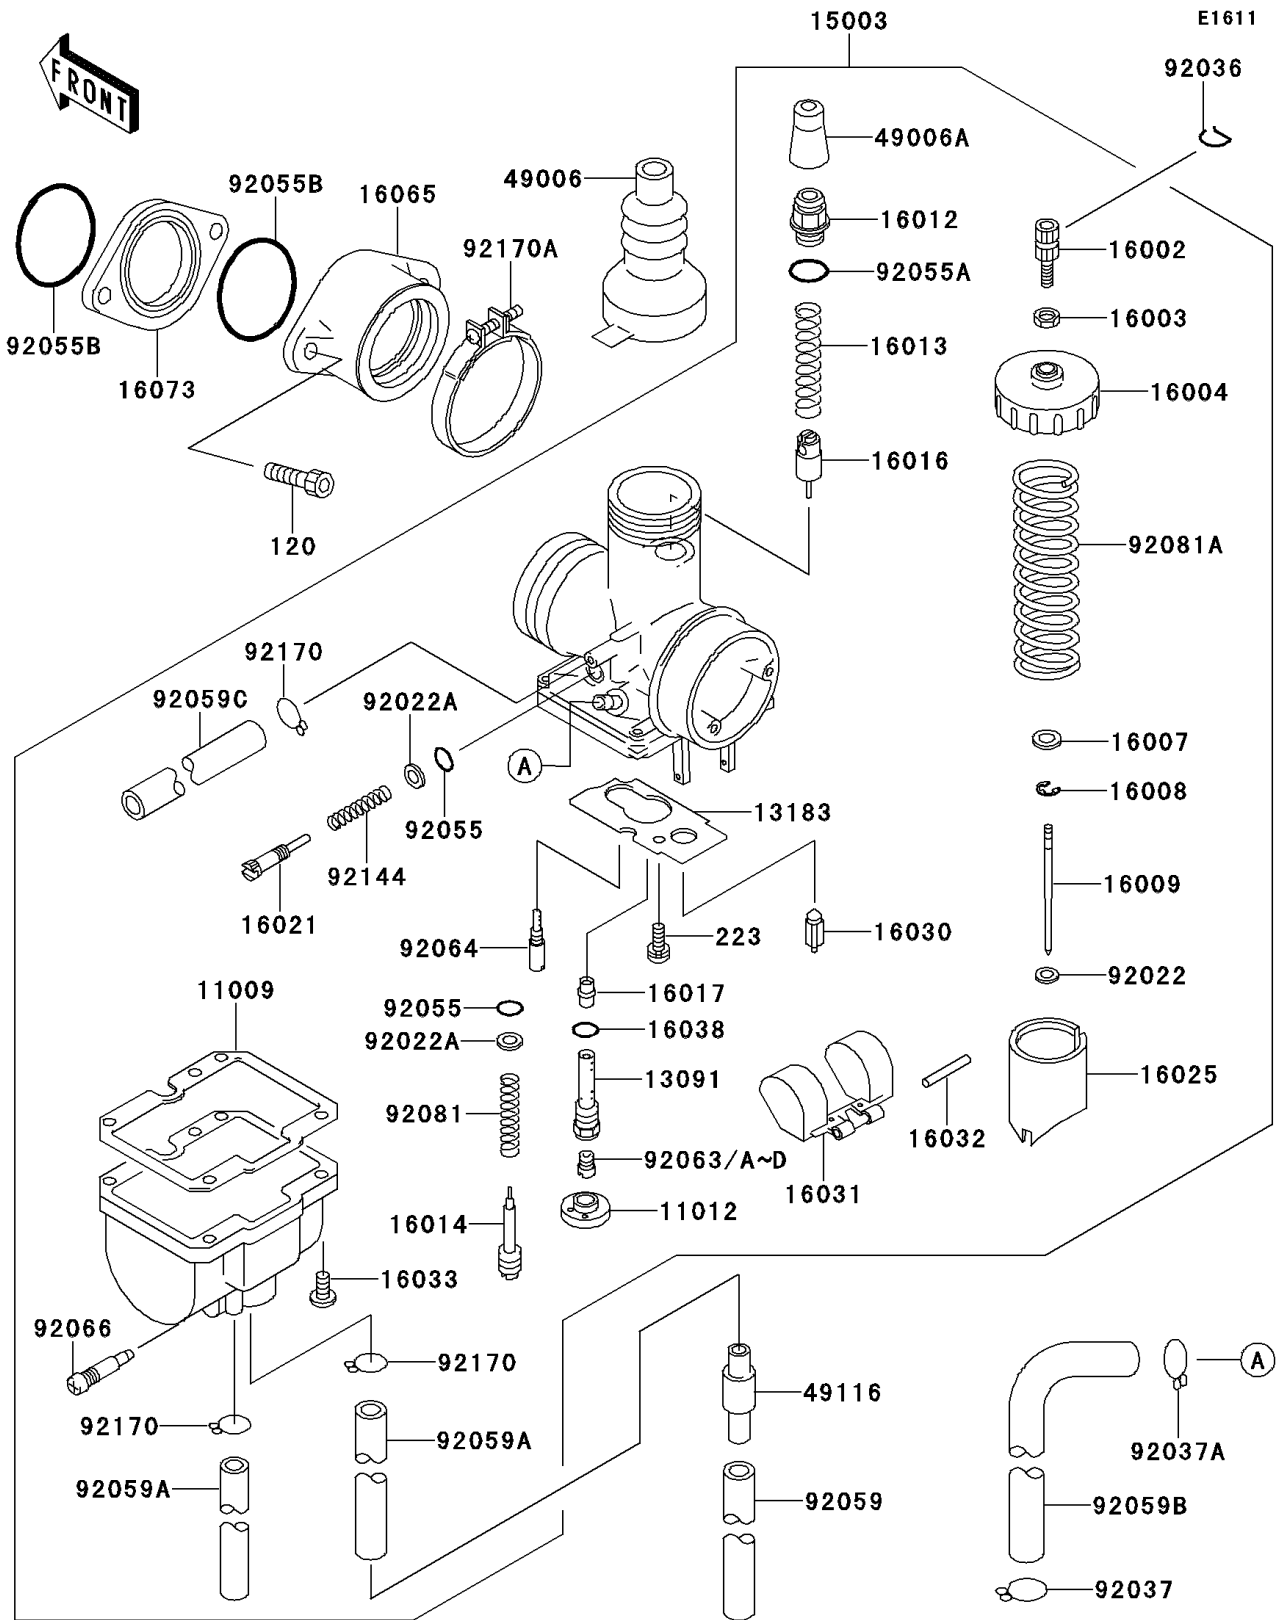

1995 Bayou 220 PARTS DIAGRAM

Carburetor