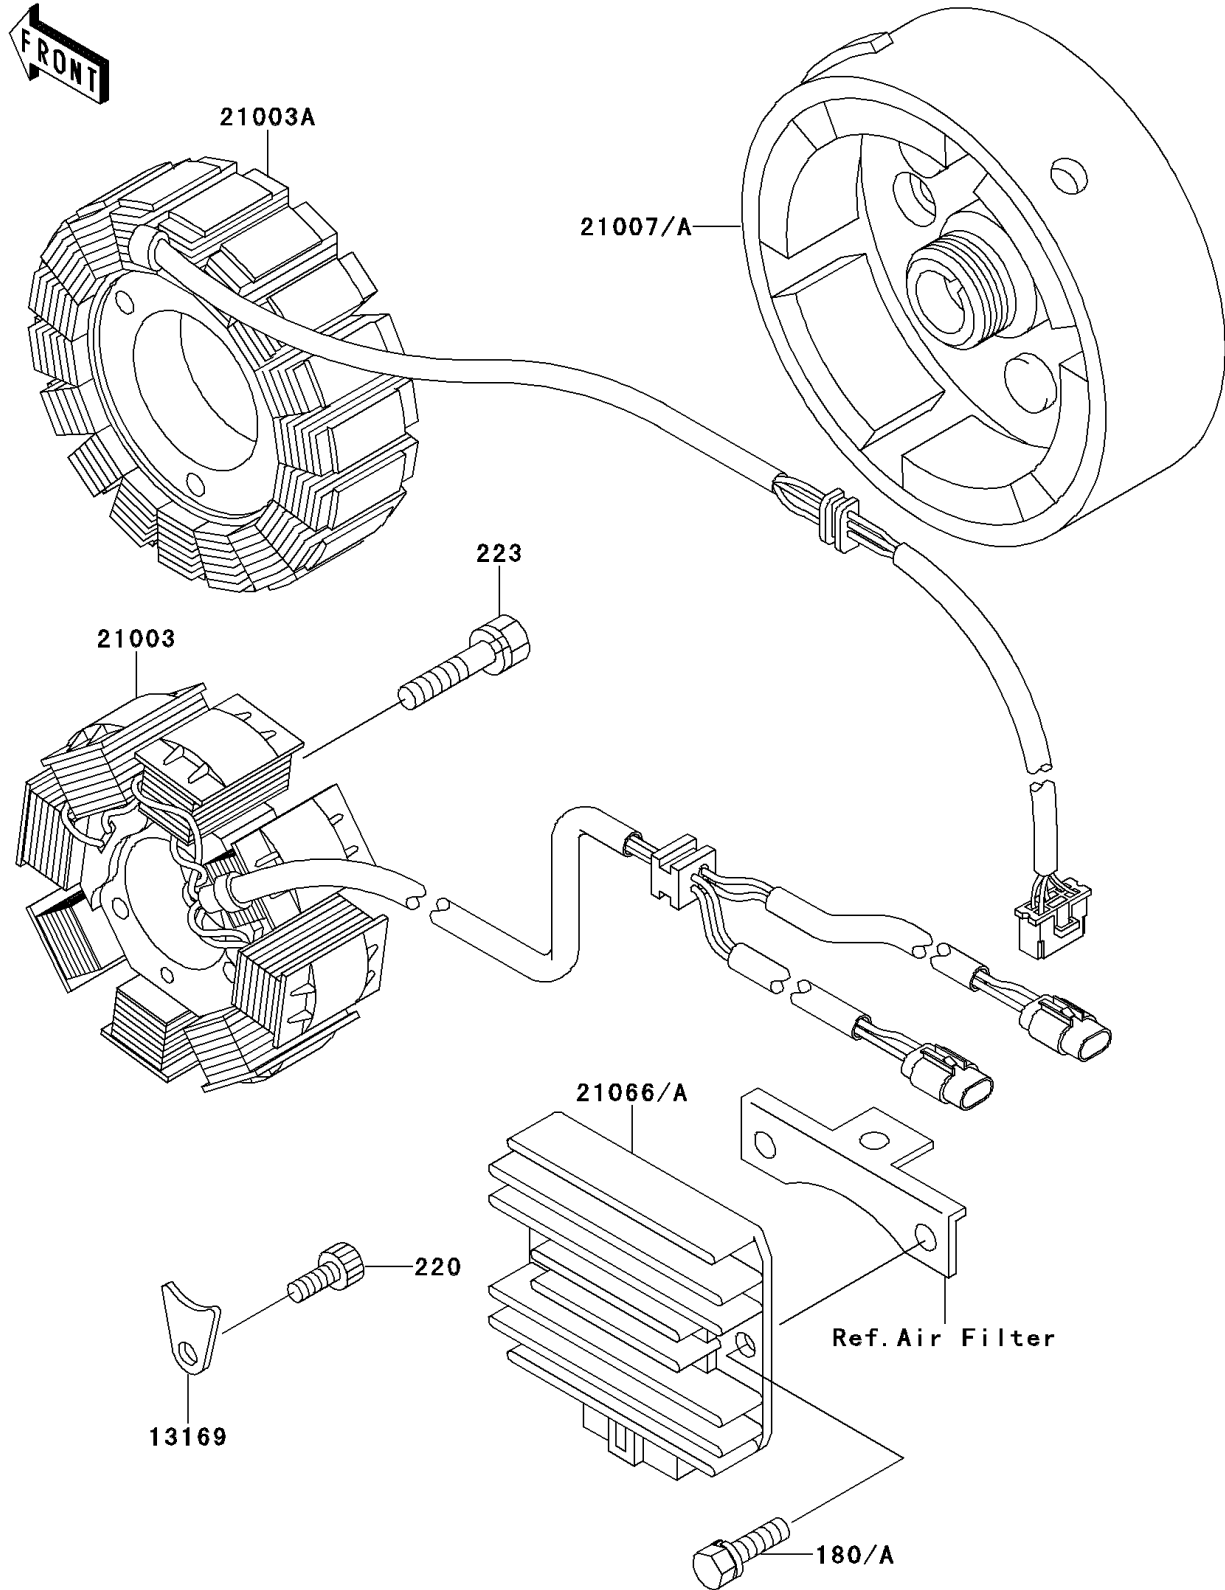

1993 Bayou 220 PARTS DIAGRAM

Generator

E1810

1993 Bayou 220 PARTS LIST

Generator

ITEM NAME	PART NUMBER	QUANTITY
BOLT-UPSET-WS (Ref # 180A)	180D0616	2
SCREW-PAN-CROS,6X12 (Ref # 220)	220B0612	1
SCREW-PAN-WS-CROS (Ref # 223)	223B0530	3
PLATE,HARNESS (Ref # 13169)	13169-1788	1
STATOR (Ref # 21003)	21003-1262	1
ROTOR (Ref # 21007)	21007-1161	1
REGULATOR-VOLTAGE (Ref # 21066A)	21066-1052	1