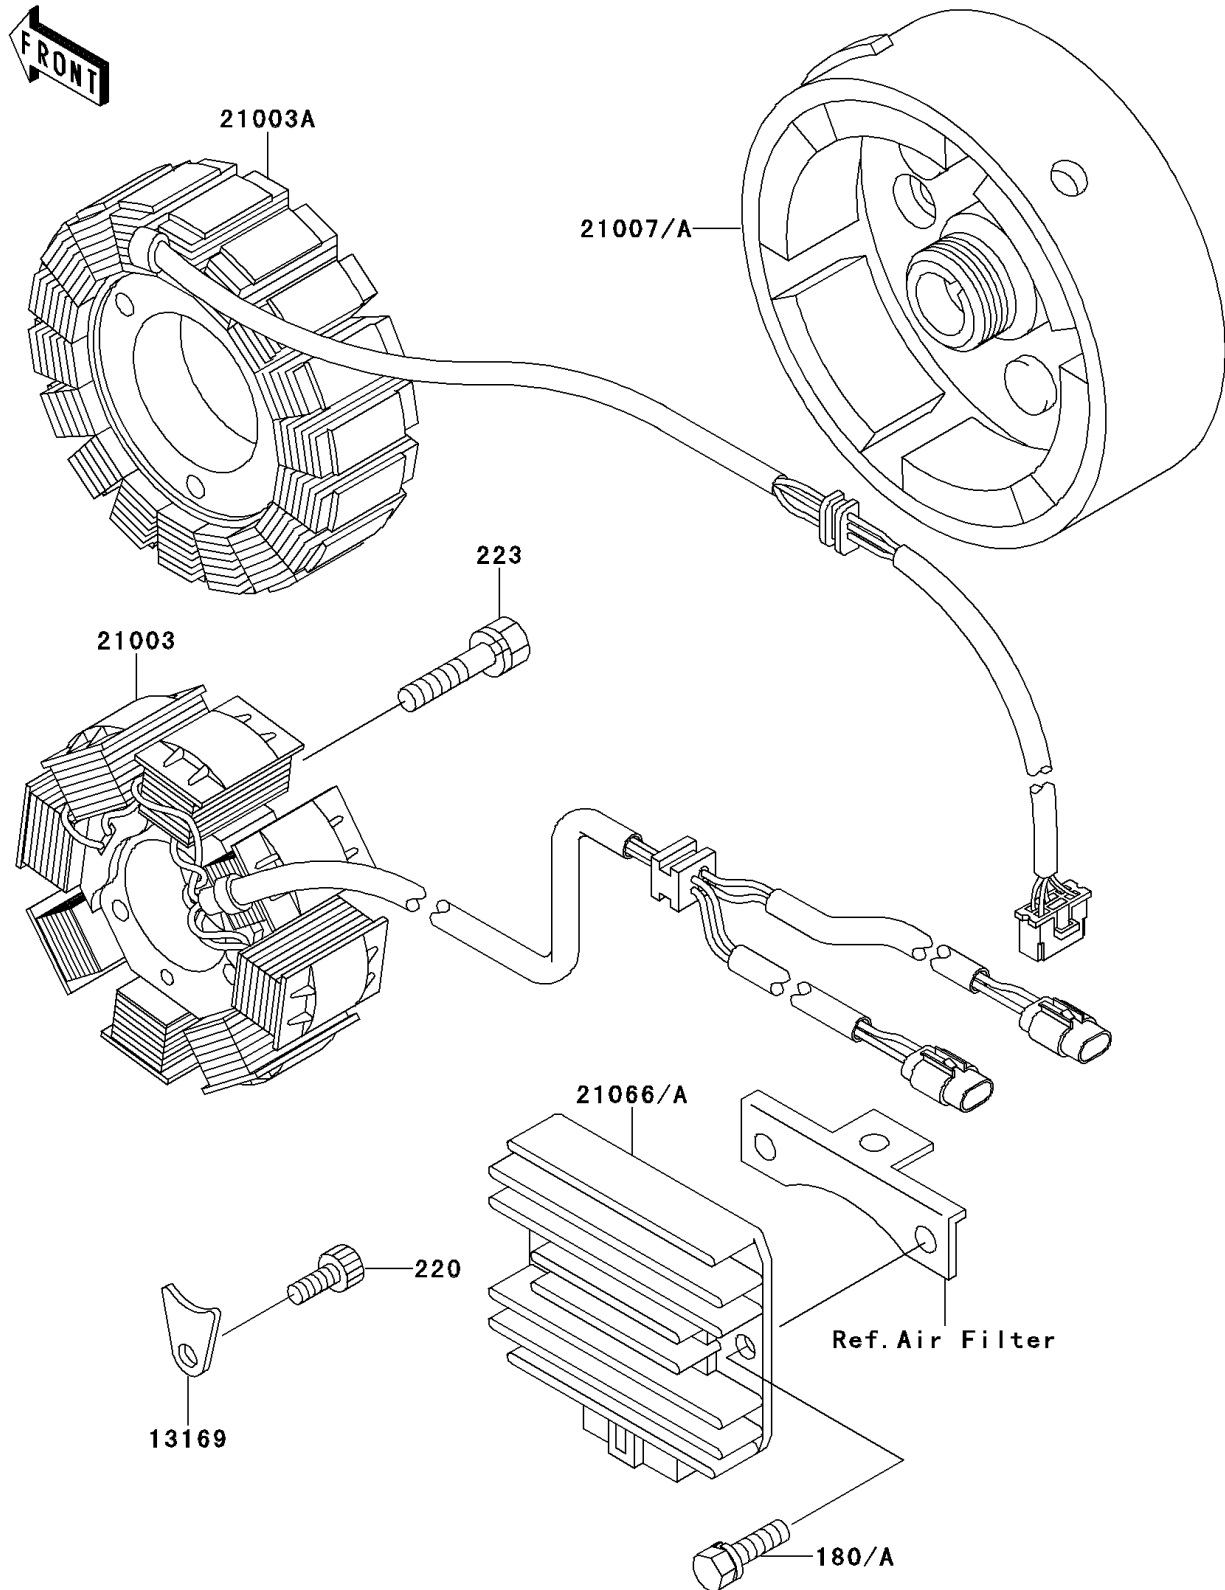

# 1994 Bayou 220 PARTS DIAGRAM

Generator

E1810

# 1994 Bayou 220 PARTS LIST

## Generator

ITEM NAME	PART NUMBER	QUANTITY
BOLT-UPSET-WS (Ref # 180A)	180D0616	2
SCREW-PAN-CROS,6X12 (Ref # 220)	220B0612	1
SCREW-PAN-WS-CROS (Ref # 223)	223B0530	3
PLATE,HARNESS (Ref # 13169)	13169-1788	1
STATOR (Ref # 21003)	21003-1262	1
ROTOR (Ref # 21007)	21007-1161	1
REGULATOR-VOLTAGE (Ref # 21066A)	21066-1052	1