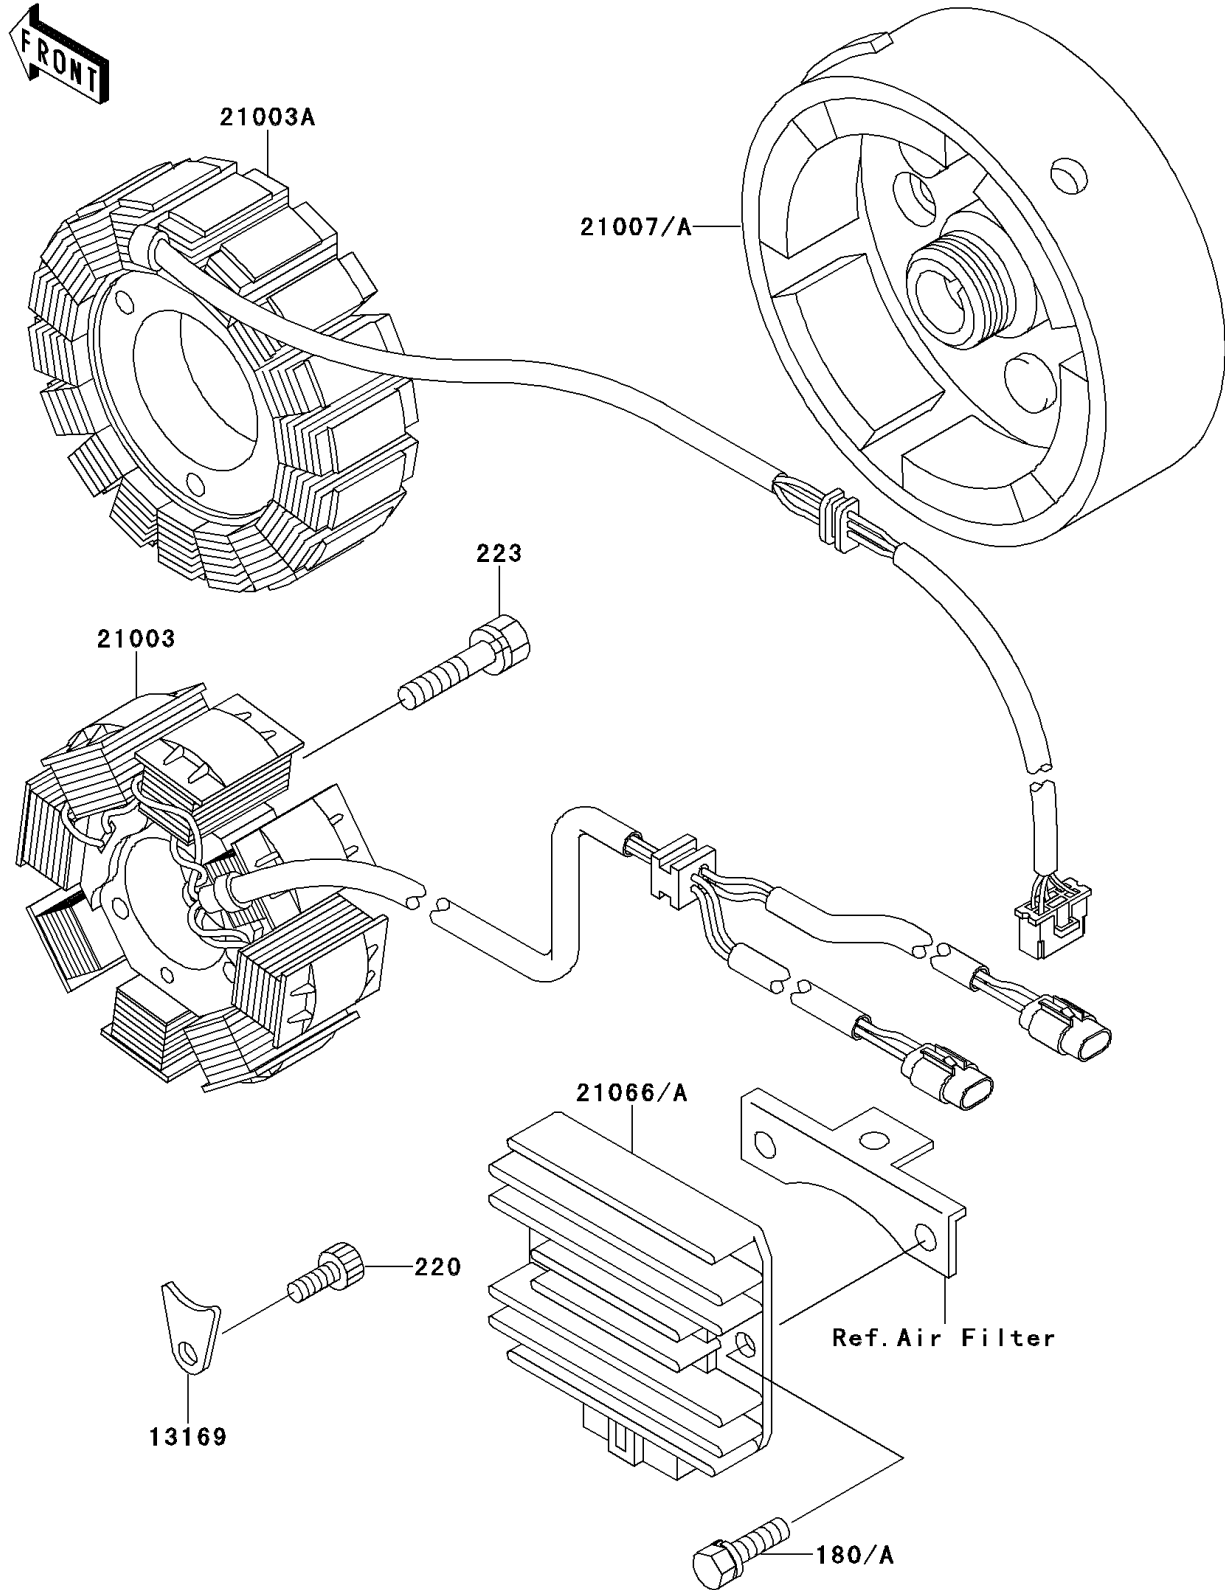

1995 Bayou 220 PARTS DIAGRAM

Generator

E1810

1995 Bayou 220 PARTS LIST

Generator

ITEM NAME	PART NUMBER	QUANTITY
BOLT-UPSET-WS (Ref # 180A)	180D0616	2
SCREW-PAN-CROS,6X12 (Ref # 220)	220B0612	1
SCREW-PAN-WS-CROS (Ref # 223)	223B0530	3
PLATE,HARNESS (Ref # 13169)	13169-1788	1
STATOR (Ref # 21003)	21003-1262	1
ROTOR (Ref # 21007)	21007-1161	1
REGULATOR-VOLTAGE (Ref # 21066A)	21066-1052	1