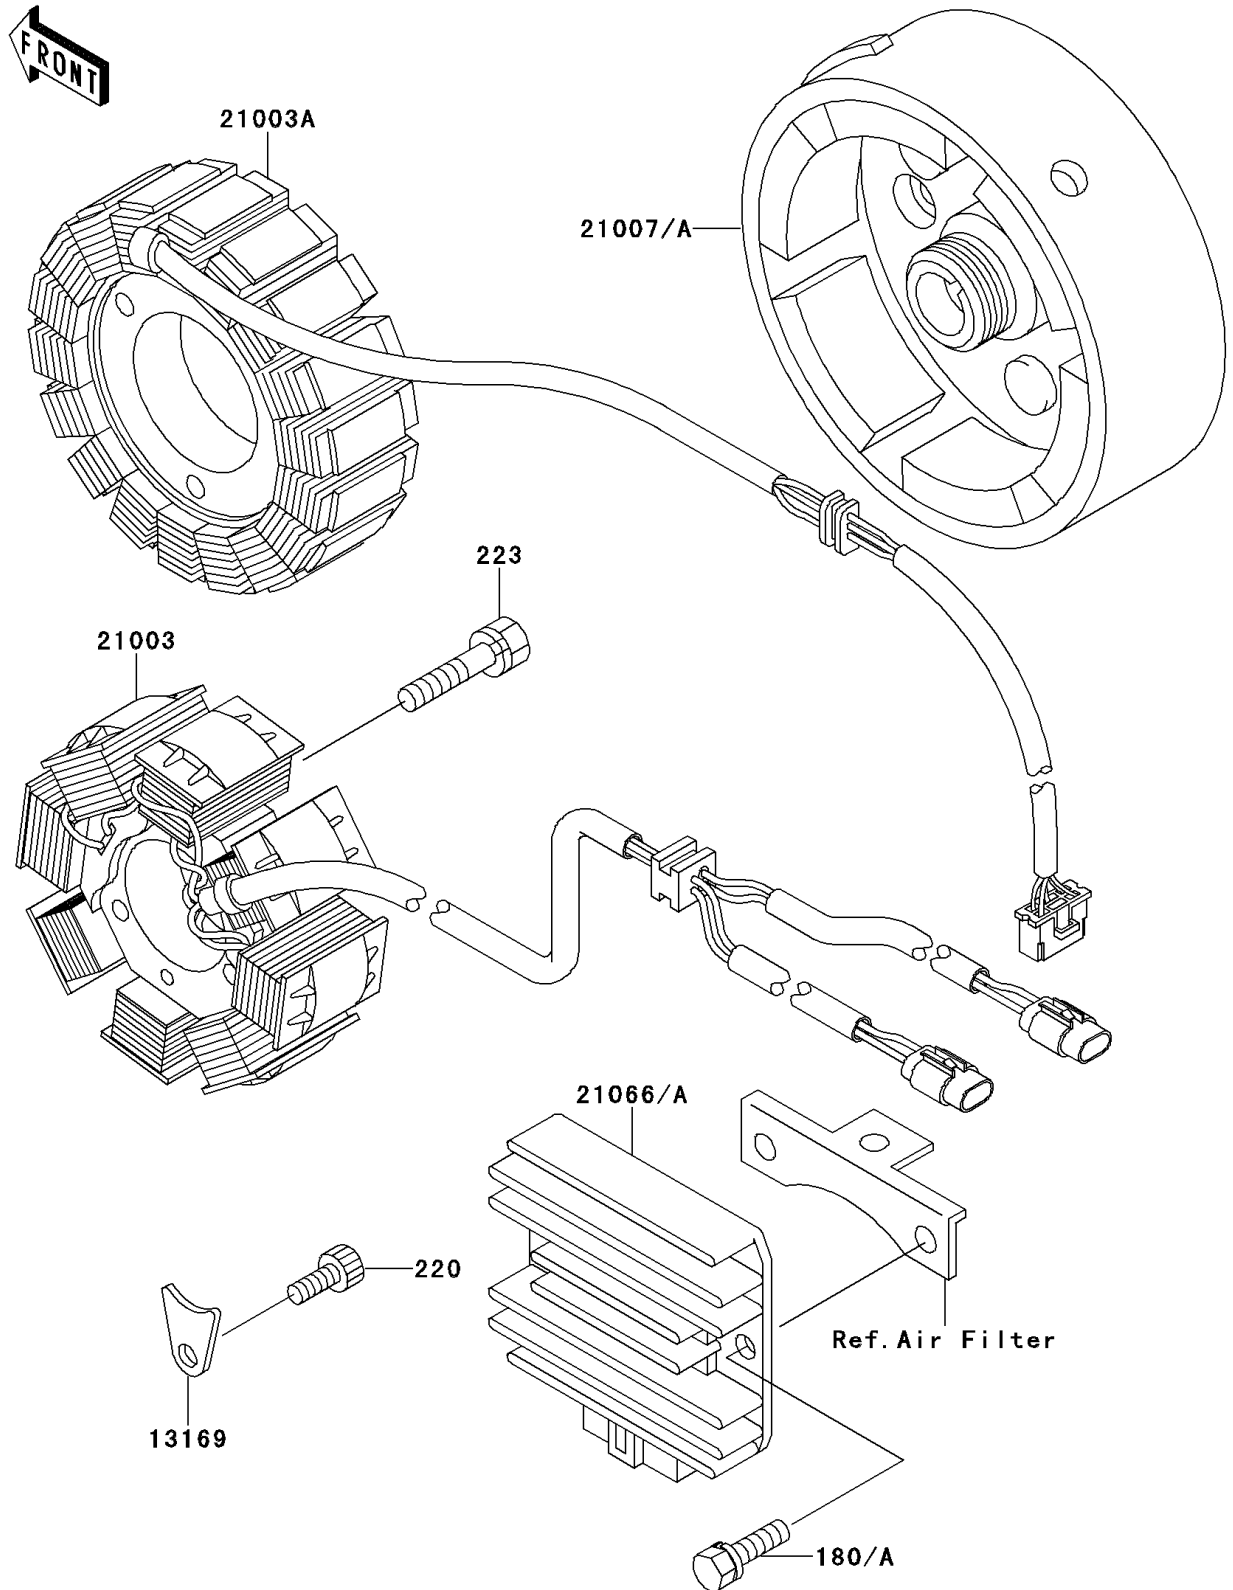

# 1996 Bayou 220 PARTS DIAGRAM

Generator

E1810

# 1996 Bayou 220 PARTS LIST

## Generator

ITEM NAME	PART NUMBER	QUANTITY
BOLT-UPSET-WS (Ref # 180)	180B0622	2
SCREW-PAN-CROS,6X12 (Ref # 220)	220B0612	1
SCREW-PAN-WS-CROS (Ref # 223)	223B0530	3
PLATE,HARNESS (Ref # 13169)	13169-1788	1
STATOR (Ref # 21003A)	21003-1287	1
ROTOR,GENERATOR (Ref # 21007A)	21007-1286	1
REGULATOR-VOLTAGE (Ref # 21066)	21066-1038	1