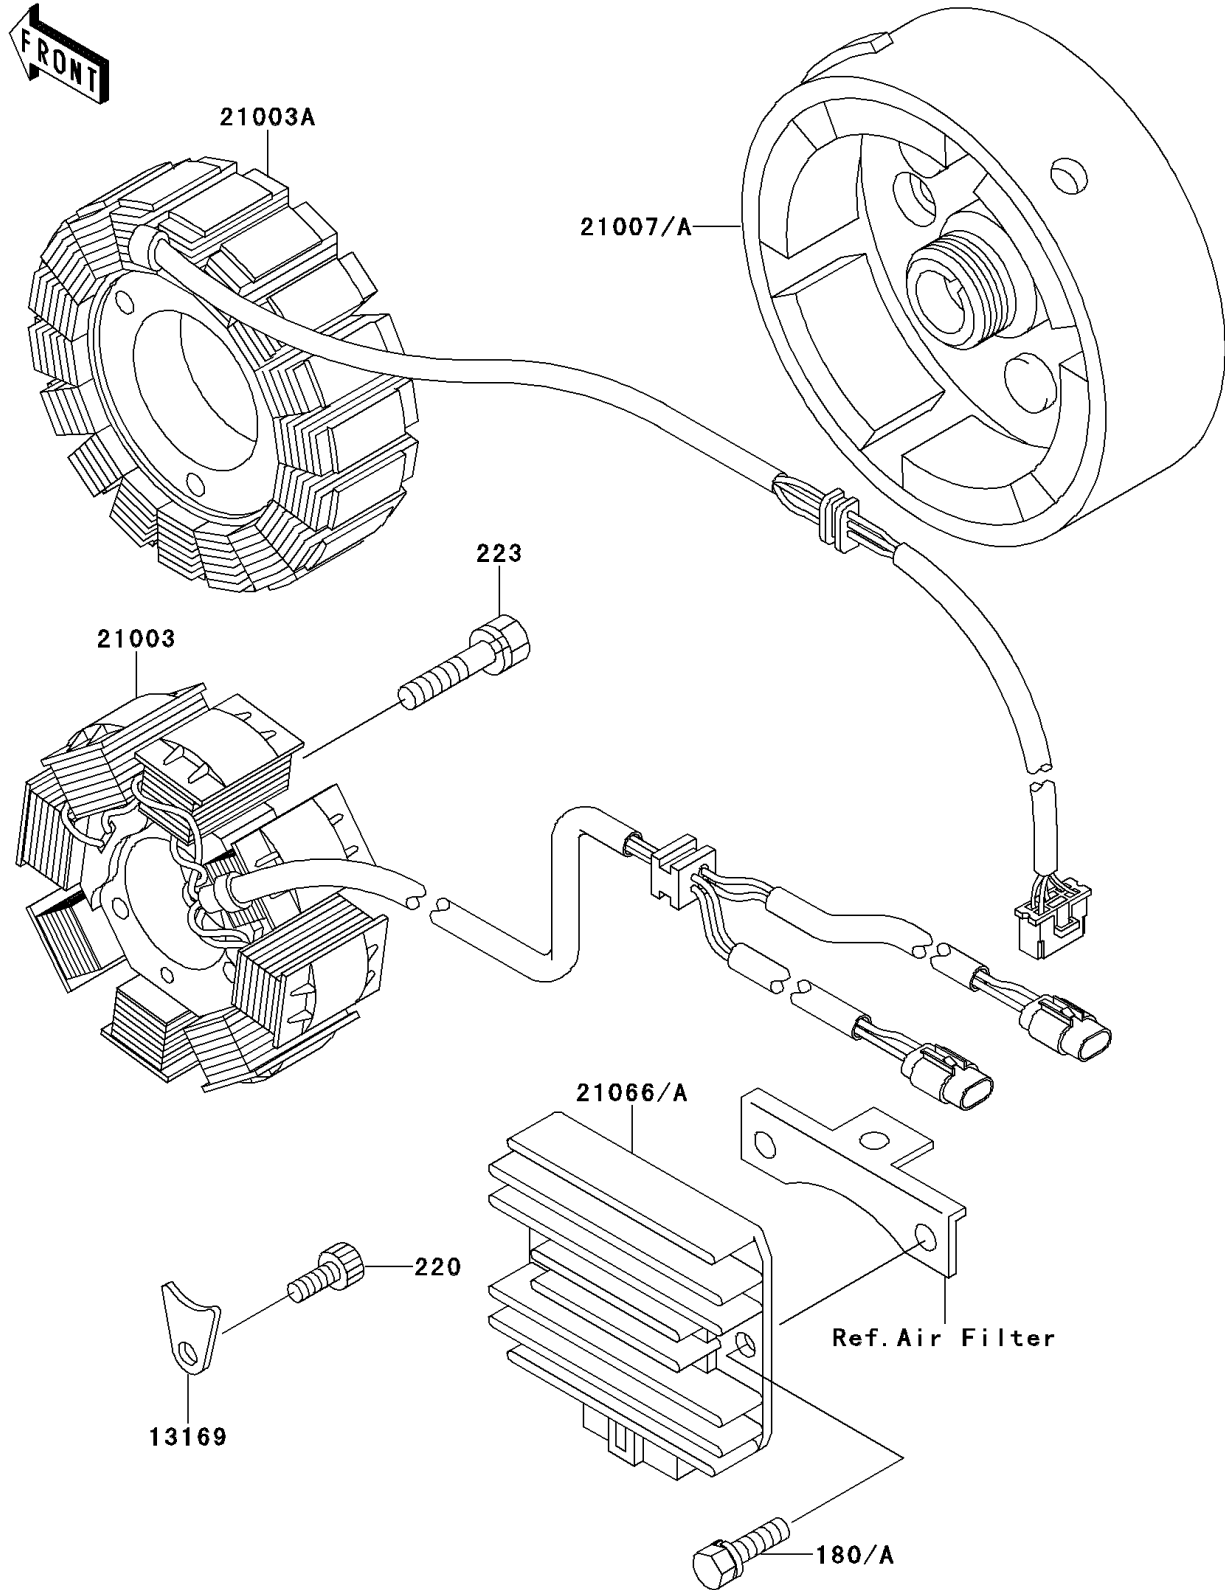

1996 Bayou 220 PARTS DIAGRAM

Generator

E1810

1996 Bayou 220 PARTS LIST

Generator

ITEM NAME	PART NUMBER	QUANTITY
BOLT-UPSET-WS (Ref # 180)	180B0622	2
SCREW-PAN-CROS,6X12 (Ref # 220)	220B0612	1
SCREW-PAN-WS-CROS (Ref # 223)	223B0530	3
PLATE,HARNESS (Ref # 13169)	13169-1788	1
STATOR (Ref # 21003A)	21003-1287	1
ROTOR,GENERATOR (Ref # 21007A)	21007-1286	1
REGULATOR-VOLTAGE (Ref # 21066)	21066-1038	1