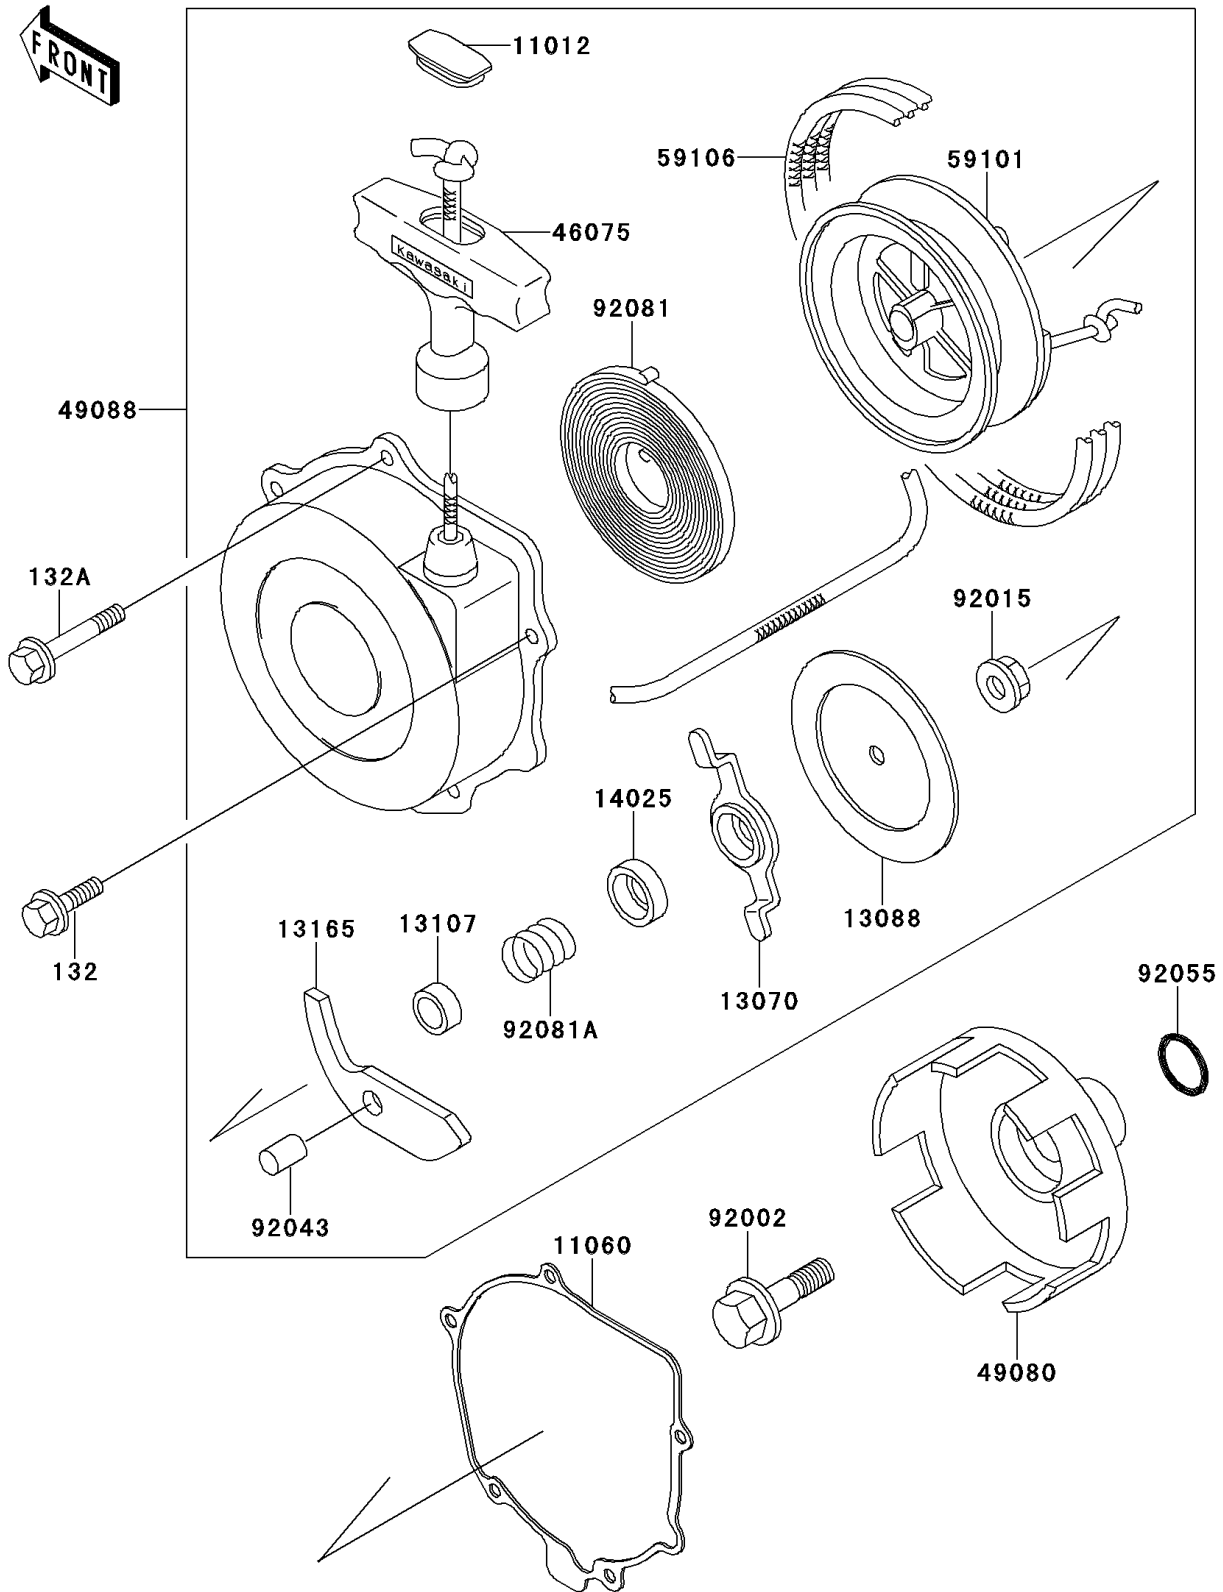

1993 Bayou 220 PARTS DIAGRAM

Recoil Starter

E3040

1993 Bayou 220 PARTS LIST

Recoil Starter

ITEM NAME	PART NUMBER	QUANTITY
BOLT-FLANGED-SMALL (Ref # 132)	132J0614	4
BOLT-FLANGED-SMALL (Ref # 132A)	132J0680	1
CAP,RECOIL GRIP (Ref # 11012)	11012-1420	1
GASKET,RECOIL STARTER (Ref # 11060)	11060-1650	1
GUIDE,RECOIL (Ref # 13070)	13070-1123	1
PLATE-FRICTION,RECOIL (Ref # 13088)	13088-1059	1
SHAFT,RECOIL (Ref # 13107)	13107-1129	1
PAWL,RECOIL (Ref # 13165)	13165-1110	1
COVER,RECOIL (Ref # 14025)	14025-1966	1
GRIP,RECOIL (Ref # 46075)	46075-1073	1
PULLEY-STARTING (Ref # 49080)	49080-1051	1
STARTER-RECOIL (Ref # 49088)	49088-1054	1
REEL (Ref # 59101)	59101-1105	1
ROPE,RECOIL (Ref # 59106)	59106-1102	1
BOLT,FLANGED,10X40 (Ref # 92002)	92002-1296	1
NUT,6MM (Ref # 92015)	92015-1464	1
PIN,RECOIL (Ref # 92043)	92043-1259	1
RING-O,16.8MM (Ref # 92055)	92055-1235	1
SPRING,RECOIL (Ref # 92081)	92081-1772	1
SPRING (Ref # 92081A)	92081-1773	1