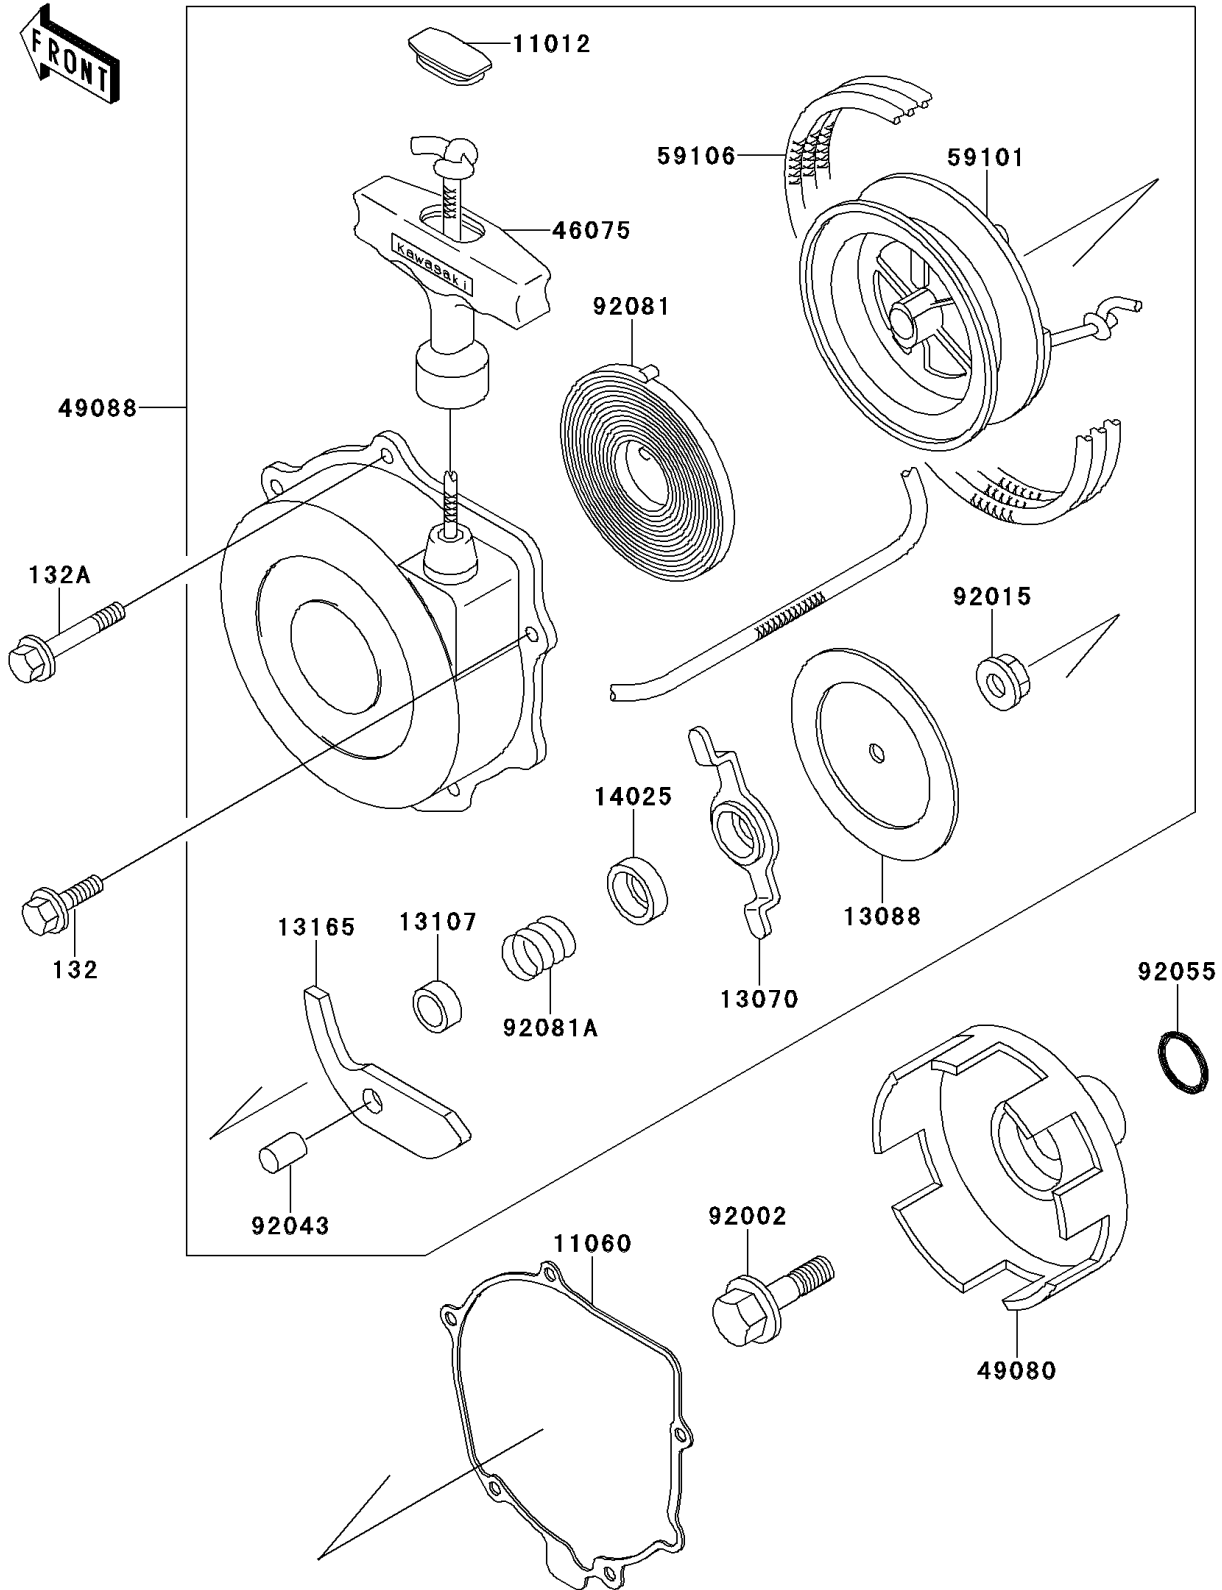

1995 Bayou 220 PARTS DIAGRAM

Recoil Starter

E3040

1995 Bayou 220 PARTS LIST

Recoil Starter

ITEM NAME	PART NUMBER	QUANTITY
BOLT-FLANGED-SMALL (Ref # 132)	132J0614	4
BOLT-FLANGED-SMALL (Ref # 132A)	132J0680	1
CAP,RECOIL GRIP (Ref # 11012)	11012-1420	1
GASKET,RECOIL STARTER (Ref # 11060)	11060-1650	1
GUIDE,RECOIL (Ref # 13070)	13070-1123	1
PLATE-FRICTION,RECOIL (Ref # 13088)	13088-1059	1
SHAFT,RECOIL (Ref # 13107)	13107-1129	1
PAWL,RECOIL (Ref # 13165)	13165-1110	1
COVER,RECOIL (Ref # 14025)	14025-1966	1
GRIP,RECOIL (Ref # 46075)	46075-1073	1
PULLEY-STARTING (Ref # 49080)	49080-1051	1
STARTER-RECOIL (Ref # 49088)	49088-1054	1
REEL (Ref # 59101)	59101-1105	1
ROPE,RECOIL (Ref # 59106)	59106-1102	1
BOLT,FLANGED,10X40 (Ref # 92002)	92002-1296	1
NUT,6MM (Ref # 92015)	92015-1464	1
PIN,RECOIL (Ref # 92043)	92043-1259	1
RING-O,16.8MM (Ref # 92055)	92055-1235	1
SPRING,RECOIL (Ref # 92081)	92081-1772	1
SPRING (Ref # 92081A)	92081-1773	1