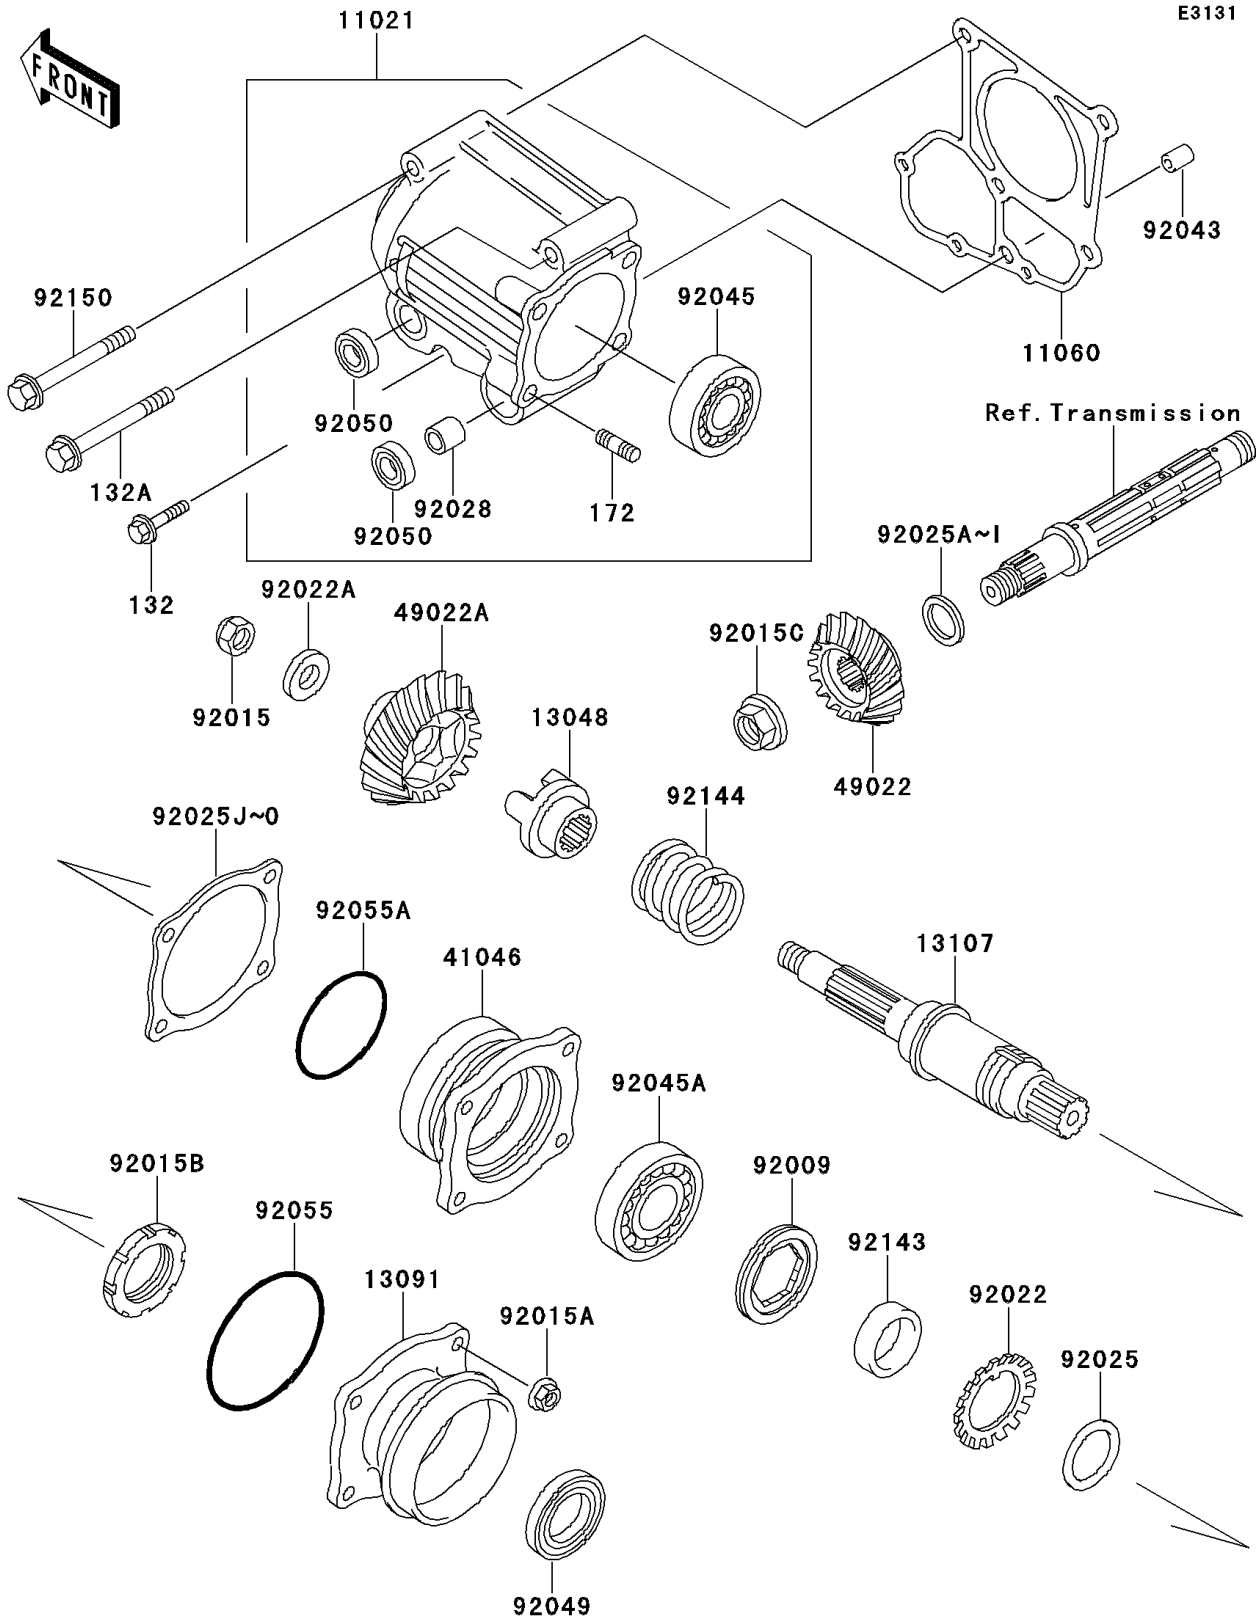

1994 Bayou 220 PARTS DIAGRAM

Front Bevel Gear