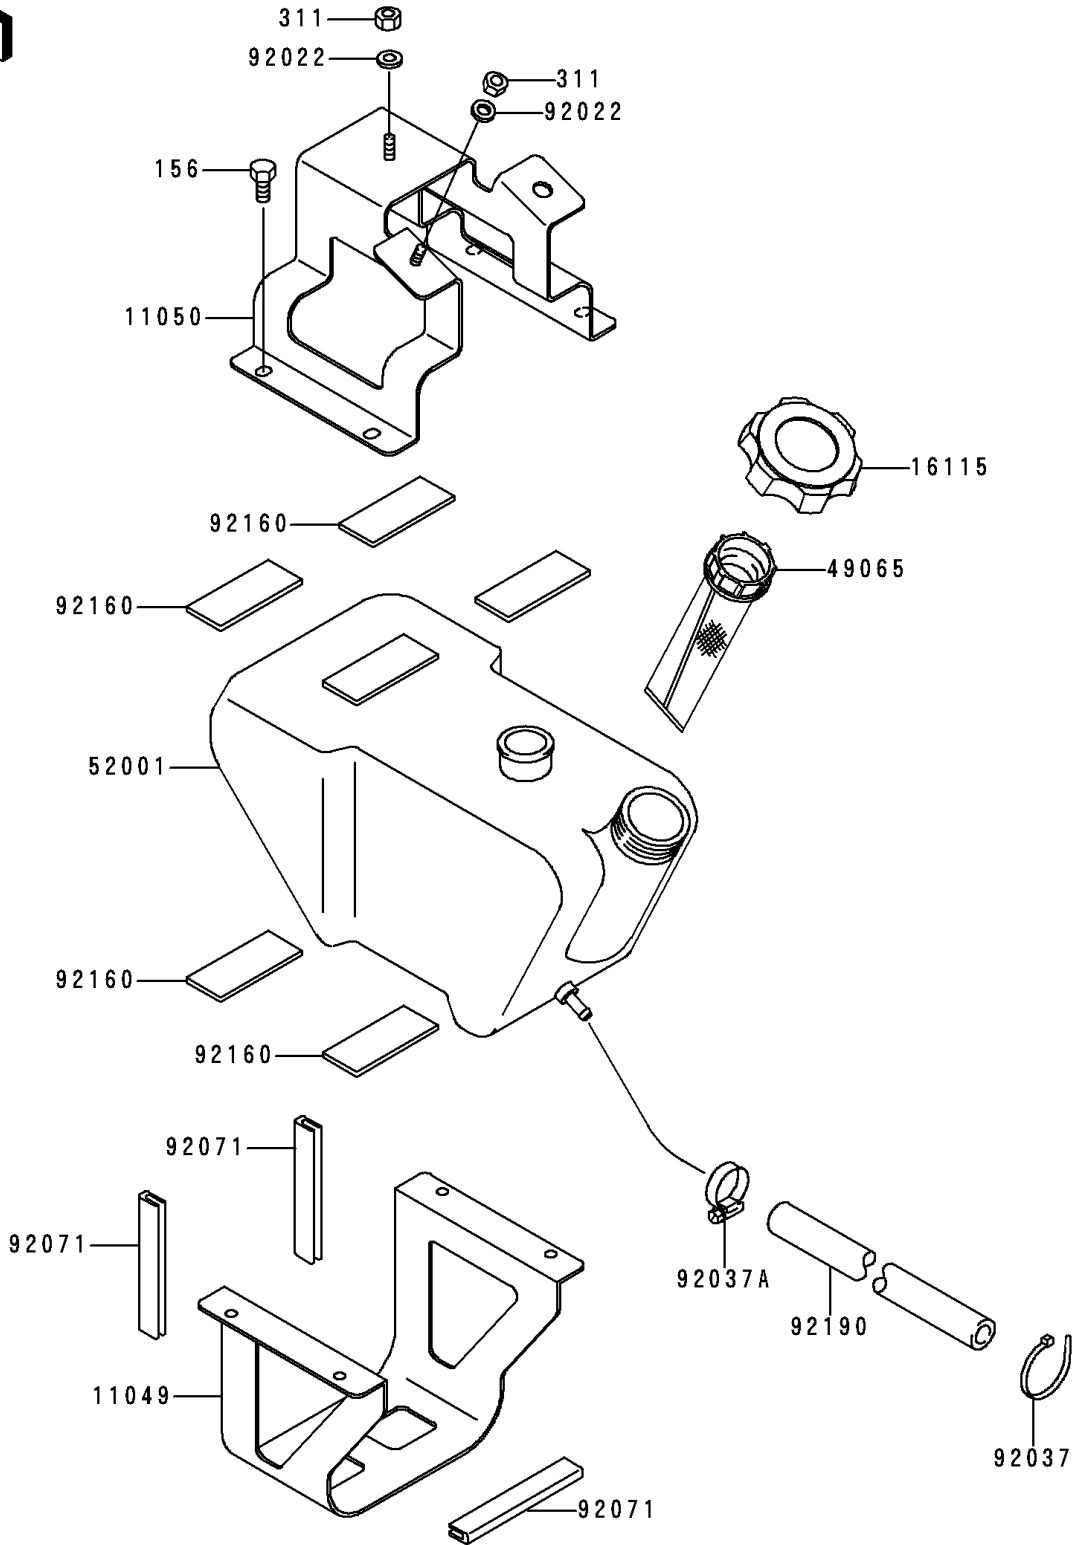

1997 900 STX PARTS DIAGRAM

Oil Tank

F3174

1997 900 STX PARTS LIST

Oil Tank

ITEM NAME	PART NUMBER	QUANTITY
BOLT-WP,6X14 (Ref # 156)	156R0614	4
NUT-HEX,6MM (Ref # 311)	311R0600	2
BRACKET (Ref # 11049)	11049-3760	1
BRACKET (Ref # 11050)	11050-3725	1
CAP-OIL FILLER (Ref # 16115)	16115-3714	1
FILTER-OIL (Ref # 49065)	49065-3703	1
TANK-OIL (Ref # 52001)	52001-3730	1
WASHER,6.5X20X1.5 (Ref # 92022)	92022-3710	2
CLAMP (Ref # 92037)	92037-1173	1
CLAMP (Ref # 92037A)	92037-3726	1
GROMMET (Ref # 92071)	92071-1198	3
DAMPER,WATER MUFFER (Ref # 92160)	92160-3880	8
TUBE,5.8X10.8X370 (Ref # 92190)	92190-3864	1