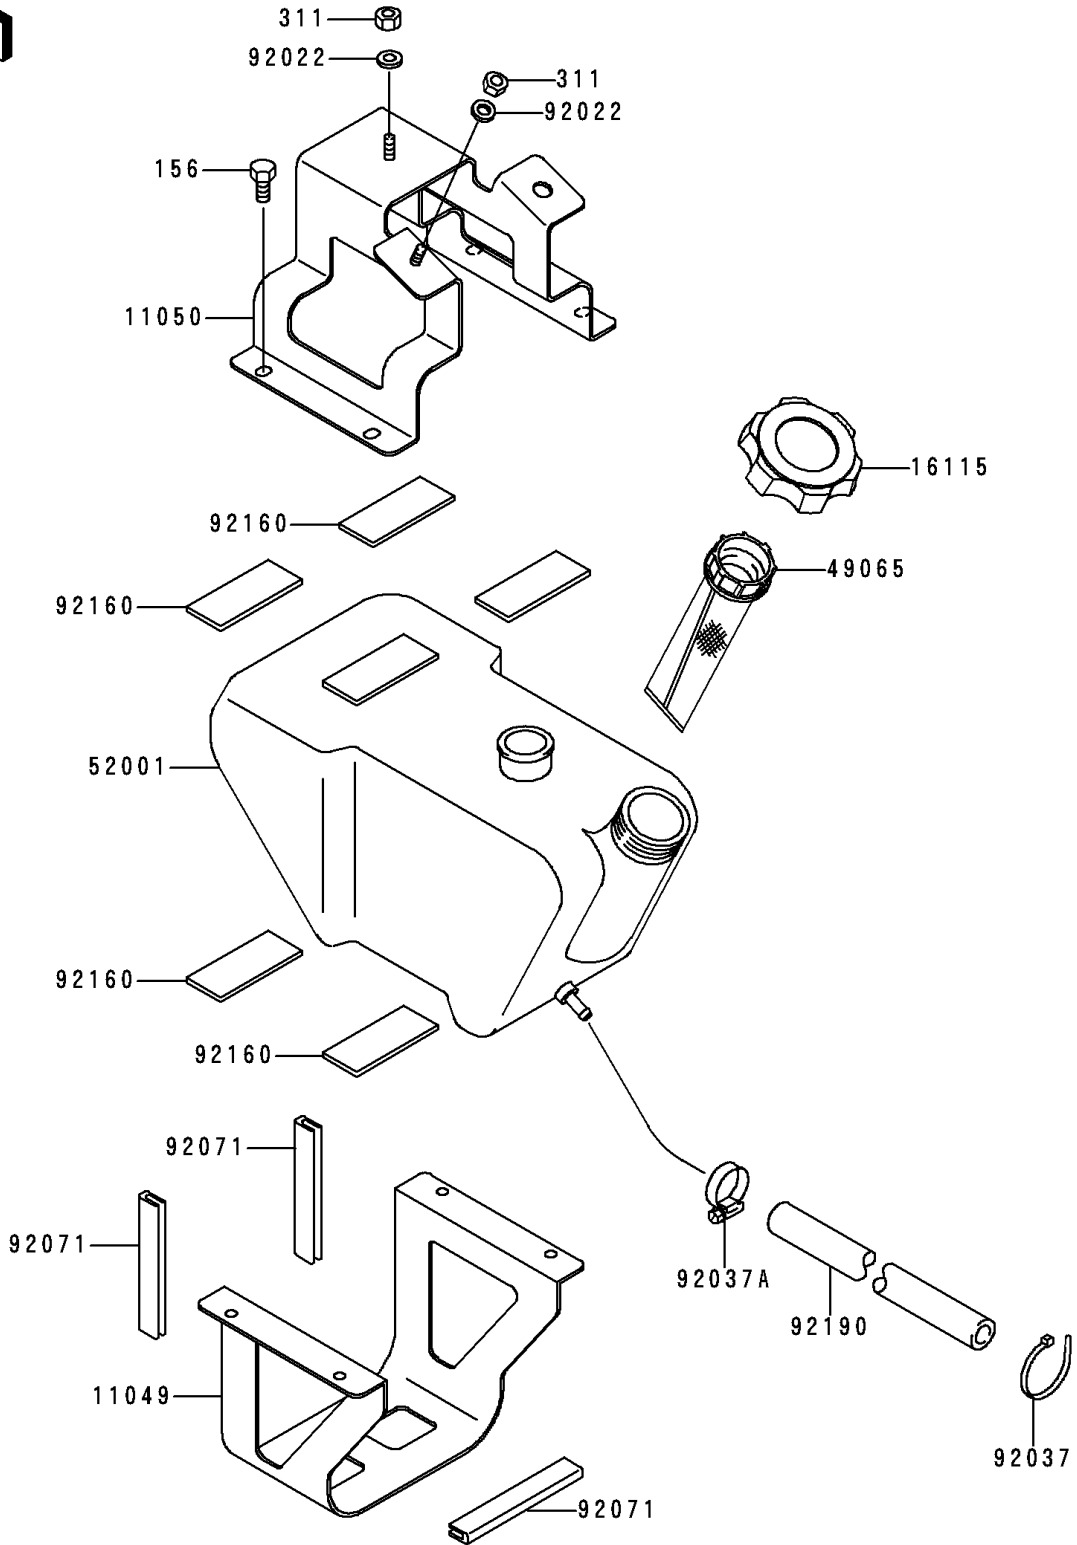

1998 900 STX PARTS DIAGRAM

Oil Tank

F3174

1998 900 STX PARTS LIST

Oil Tank

ITEM NAME	PART NUMBER	QUANTITY
BOLT-WP,6X14 (Ref # 156)	156R0614	4
NUT-HEX,6MM (Ref # 311)	311R0600	2
BRACKET (Ref # 11049)	11049-3760	1
BRACKET (Ref # 11050)	11050-3725	1
CAP-OIL FILLER (Ref # 16115)	16115-3714	1
FILTER-OIL (Ref # 49065)	49065-3703	1
TANK-OIL (Ref # 52001)	52001-3730	1
WASHER,6.5X20X1.5 (Ref # 92022)	92022-3710	2
CLAMP (Ref # 92037)	92037-1173	1
CLAMP (Ref # 92037A)	92037-3726	1
GROMMET (Ref # 92071)	92071-1198	3
DAMPER,WATER MUFFER (Ref # 92160)	92160-3880	8
TUBE,5.8X10.8X370 (Ref # 92190)	92190-3864	1