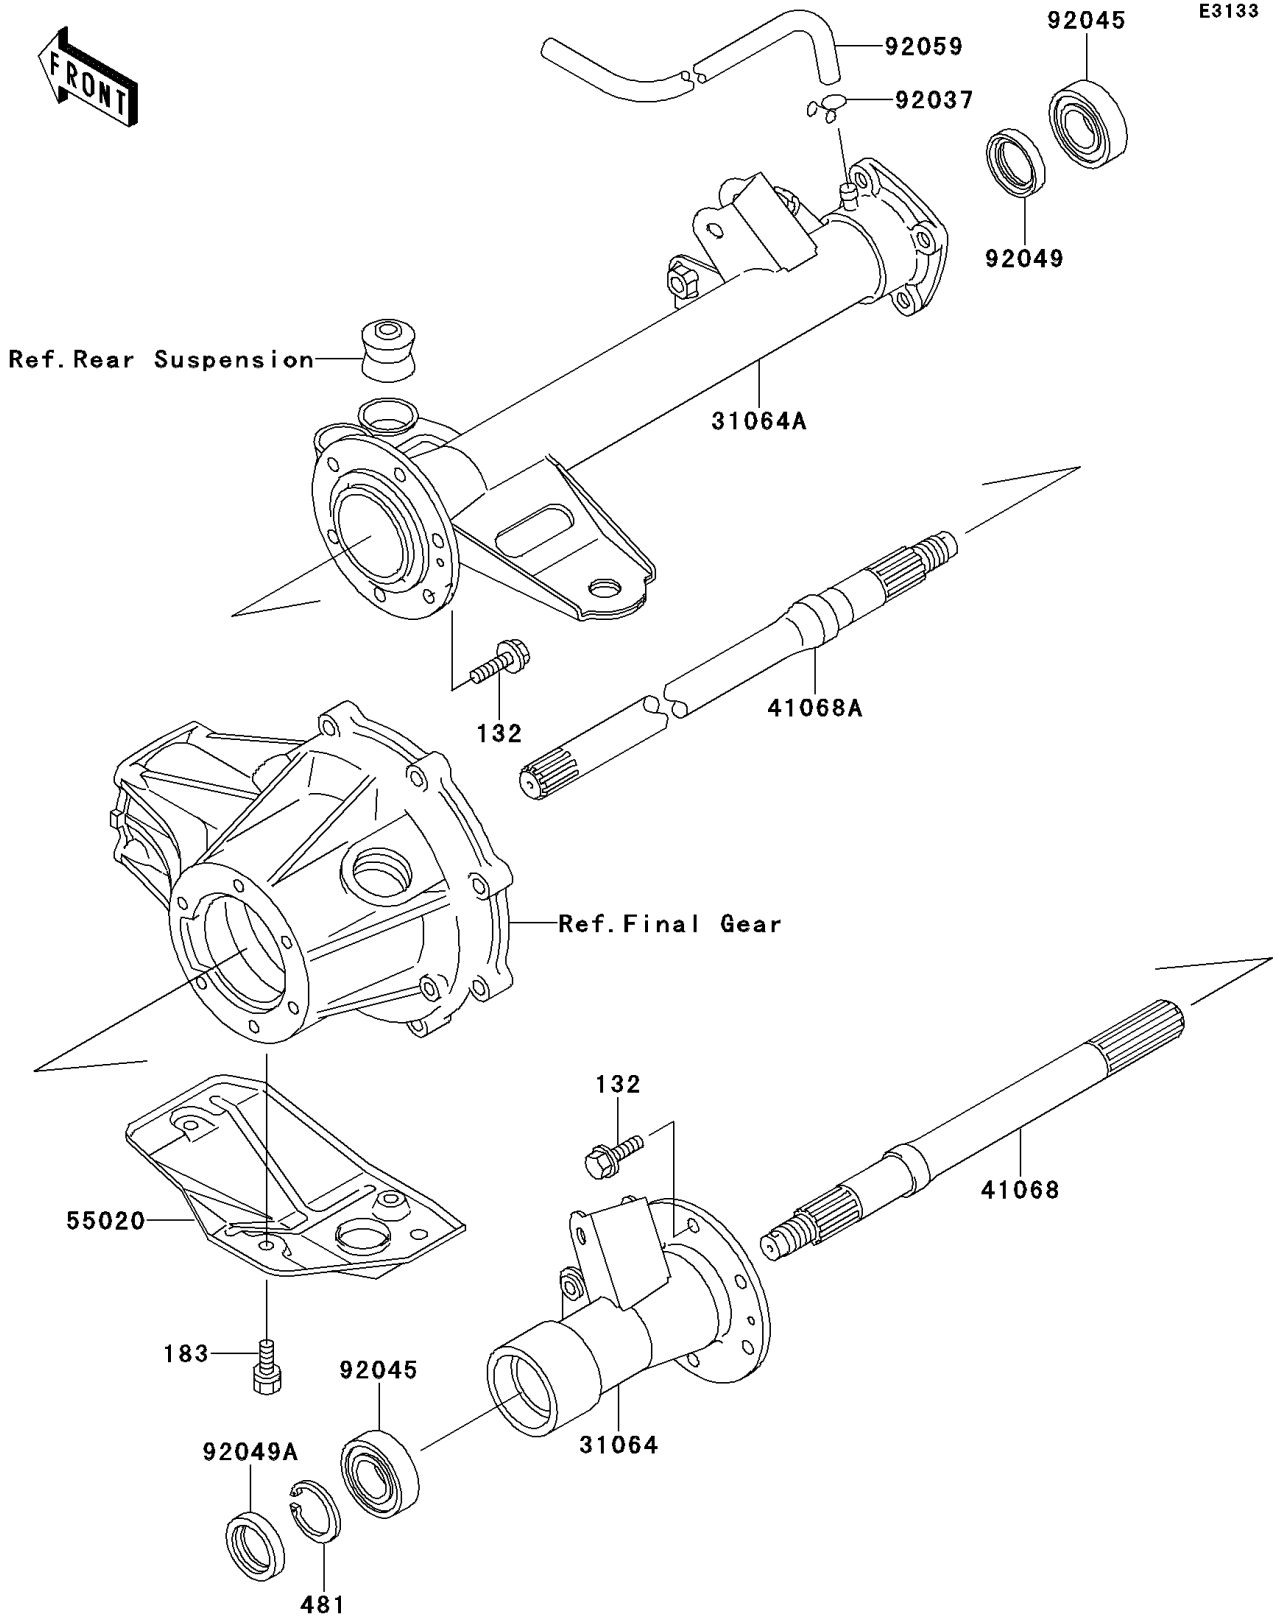

1995 Bayou 220 PARTS DIAGRAM

Rear Axle

1995 Bayou 220 PARTS LIST

Rear Axle

ITEM NAME	PART NUMBER	QUANTITY
BOLT-FLANGED-SMALL (Ref # 132)	132J0820	12
BOLT-UPSET-WS-SMALL (Ref # 183)	183H0814	3
CIRCLIP (Ref # 481)	481J5200	1
PIPE-COMP,LH (Ref # 31064)	31064-1088	1
PIPE-COMP,RH (Ref # 31064A)	31064-1089	1
AXLE,LH (Ref # 41068)	41068-1244	1
AXLE,RH (Ref # 41068A)	41068-1245	1
GUARD (Ref # 55020)	55020-1276	1
CLAMP,TUBE (Ref # 92037)	92037-147	1
BEARING-BALL,6205DDU (Ref # 92045)	92045-1229	2
SEAL-OIL,S030428 (Ref # 92049)	92049-1236	1
SEAL-OIL (Ref # 92049A)	92049-1287	1
TUBE,4.7X9.5X1240 (Ref # 92059)	92059-1968	1