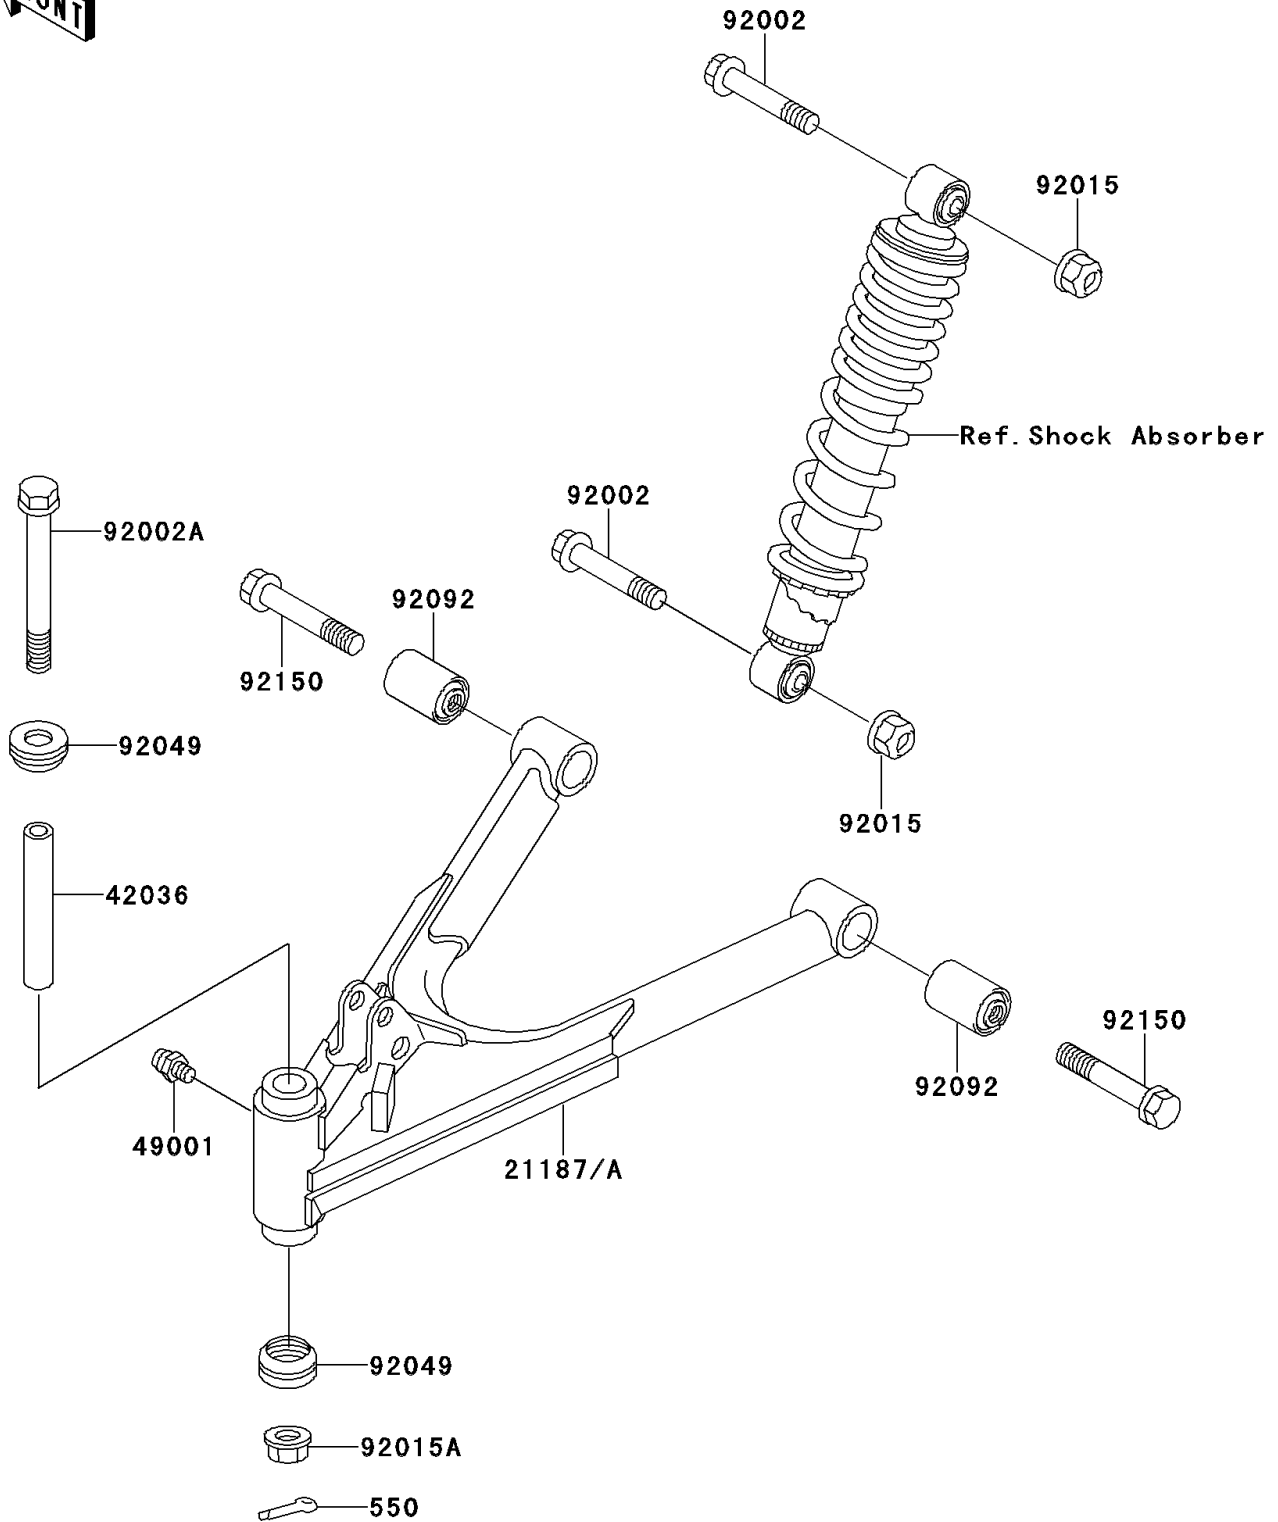

1993 Bayou 220 PARTS DIAGRAM

Front Suspension

F2152

1993 Bayou 220 PARTS LIST

Front Suspension

ITEM NAME	PART NUMBER	QUANTITY
PIN-COTTER,2.0X15 (Ref # 550)	550D2015	2
ARM-ASSY,SUSPENSION,FR,LH (Ref # 21187)	21187-1065	1
ARM-ASSY,SUSPENSION,FR,RH (Ref # 21187A)	21187-1066	1
SLEEVE,KNUCKLE,L=99.6 (Ref # 42036)	42036-1141	2
NIPPLE-GREASE (Ref # 49001)	49001-1051	2
BOLT,FLANGED,10X42 (Ref # 92002)	92002-1545	4
BOLT,FLANGED,10X142 (Ref # 92002A)	92002-1956	2
NUT,LOCK,10MM (Ref # 92015)	92015-1597	4
NUT,LOCK,FLANGED,10MM (Ref # 92015A)	92015-1717	2
SEAL-OIL (Ref # 92049)	92049-1285	4
BUSHING-RUBBER (Ref # 92092)	92092-005	4
BOLT,FLANGED,12X58 (Ref # 92150)	92150-1022	4