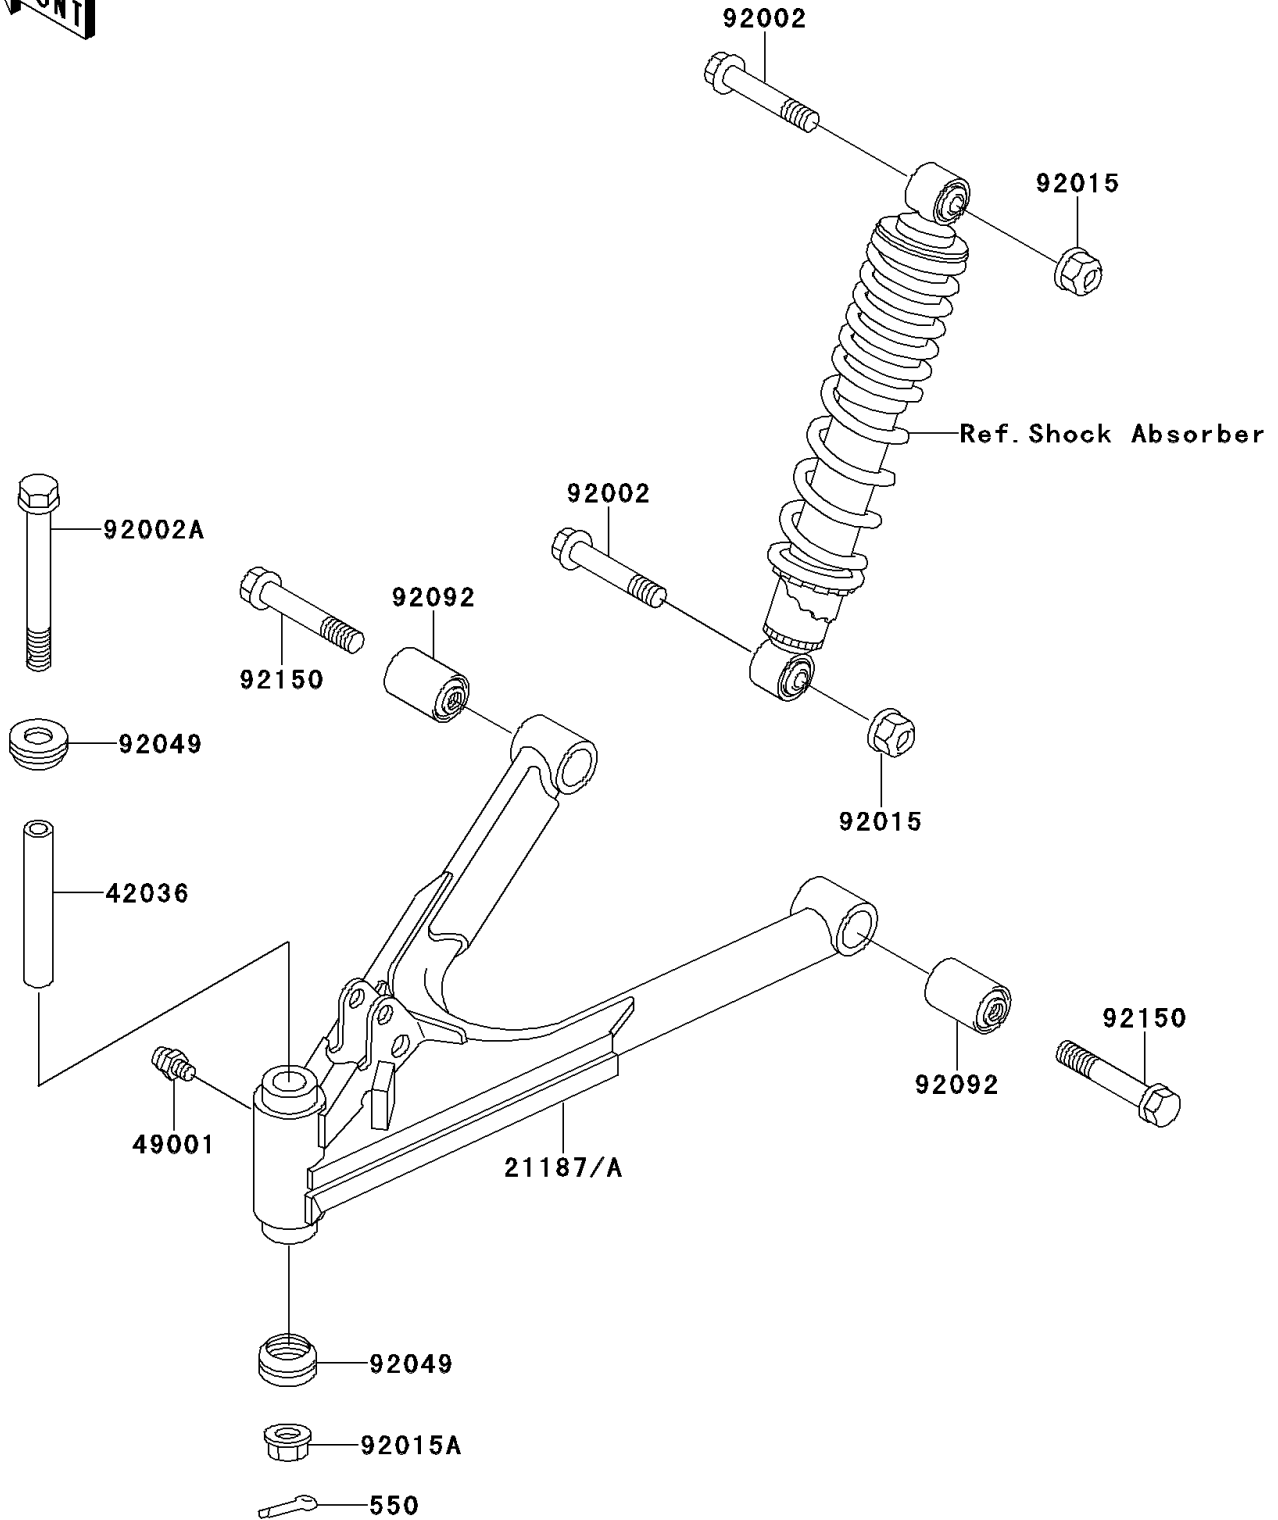

# 1994 Bayou 220 PARTS DIAGRAM

Front Suspension

F2152

# 1994 Bayou 220 PARTS LIST

## Front Suspension

ITEM NAME	PART NUMBER	QUANTITY
PIN-COTTER,2.0X15 (Ref # 550)	550D2015	2
ARM-ASSY,SUSPENSION,FR,LH (Ref # 21187)	21187-1065	1
ARM-ASSY,SUSPENSION,FR,RH (Ref # 21187A)	21187-1066	1
SLEEVE,KNUCKLE,L=99.6 (Ref # 42036)	42036-1141	2
NIPPLE-GREASE (Ref # 49001)	49001-1051	2
BOLT,FLANGED,10X42 (Ref # 92002)	92002-1545	4
BOLT,FLANGED,10X142 (Ref # 92002A)	92002-1956	2
NUT,LOCK,10MM (Ref # 92015)	92015-1597	4
NUT,LOCK,FLANGED,10MM (Ref # 92015A)	92015-1717	2
SEAL-OIL (Ref # 92049)	92049-1285	4
BUSHING-RUBBER (Ref # 92092)	92092-005	4
BOLT,FLANGED,12X58 (Ref # 92150)	92150-1022	4