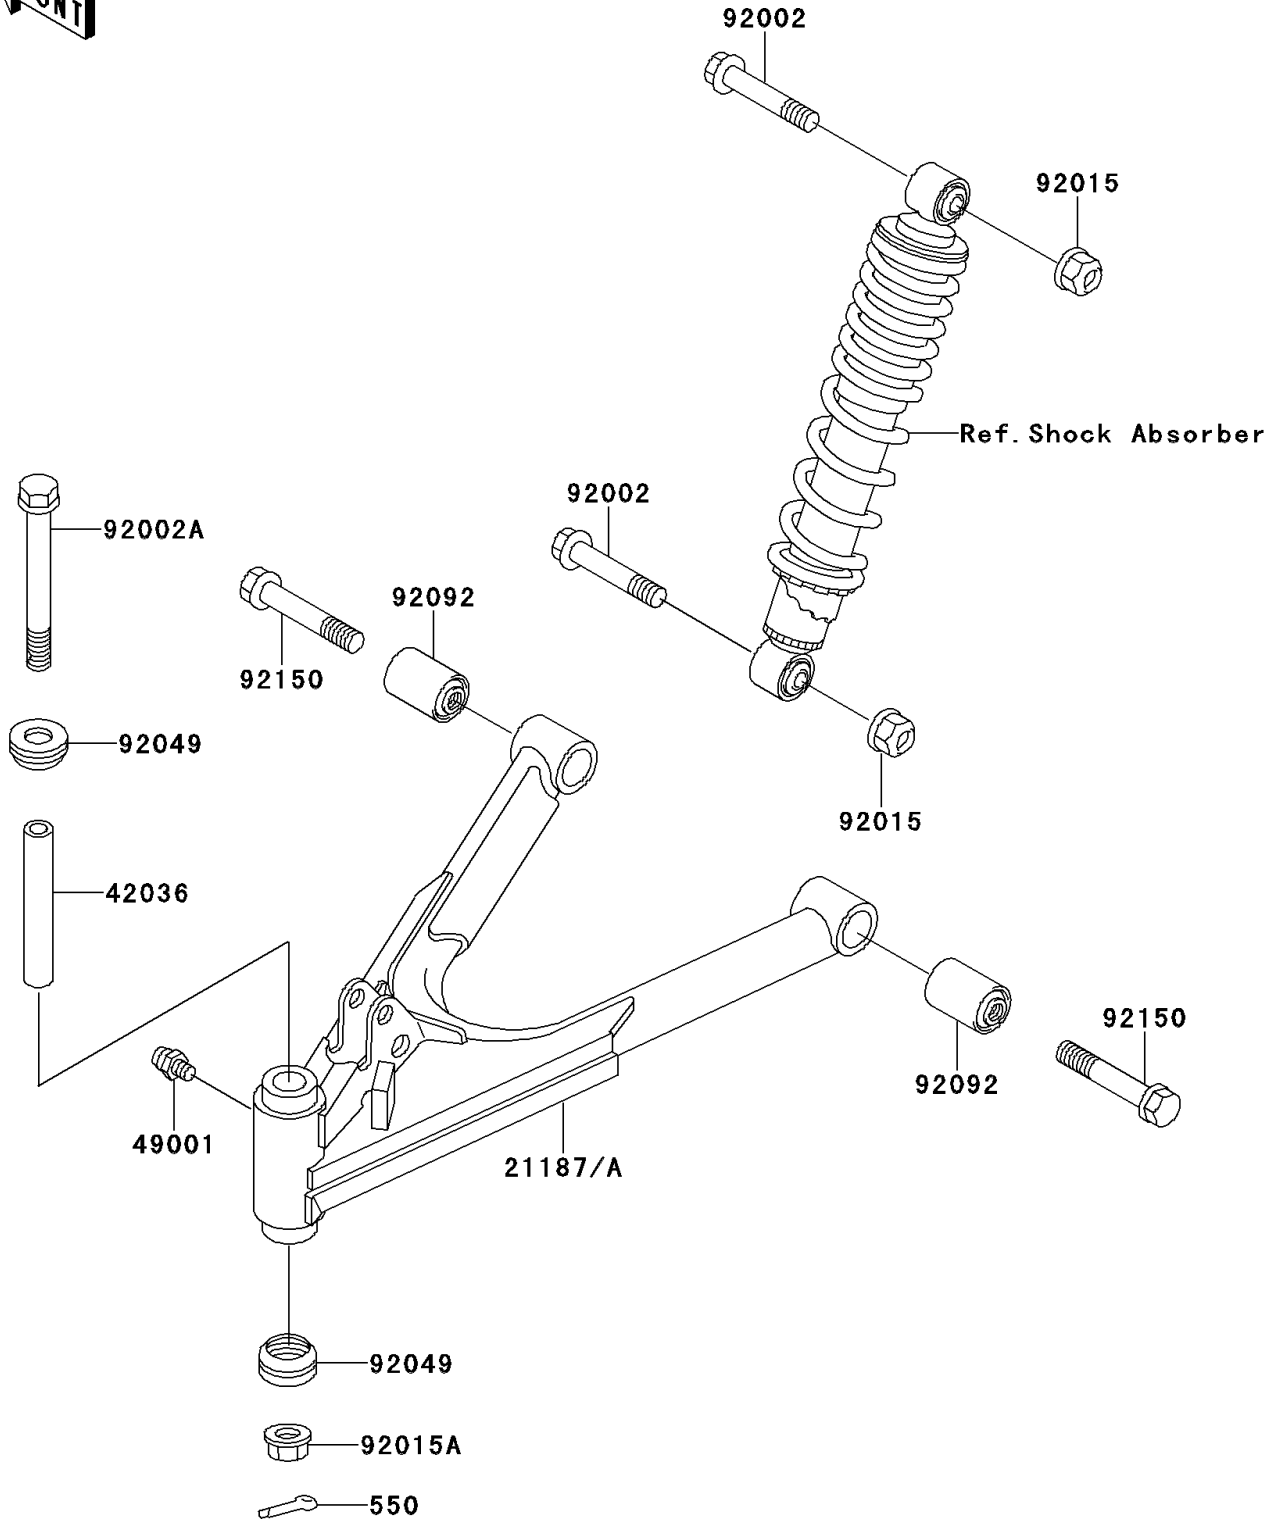

# 1995 Bayou 220 PARTS DIAGRAM

Front Suspension

F2152

# 1995 Bayou 220 PARTS LIST

## Front Suspension

ITEM NAME	PART NUMBER	QUANTITY
PIN-COTTER,2.0X15 (Ref # 550)	550D2015	2
ARM-ASSY,SUSPENSION,FR,LH (Ref # 21187)	21187-1065	1
ARM-ASSY,SUSPENSION,FR,RH (Ref # 21187A)	21187-1066	1
SLEEVE,KNUCKLE,L=99.6 (Ref # 42036)	42036-1141	2
NIPPLE-GREASE (Ref # 49001)	49001-1051	2
BOLT,FLANGED,10X42 (Ref # 92002)	92002-1545	4
BOLT,FLANGED,10X142 (Ref # 92002A)	92002-1956	2
NUT,LOCK,10MM (Ref # 92015)	92015-1597	4
NUT,LOCK,FLANGED,10MM (Ref # 92015A)	92015-1717	2
SEAL-OIL (Ref # 92049)	92049-1285	4
BUSHING-RUBBER (Ref # 92092)	92092-005	4
BOLT,FLANGED,12X58 (Ref # 92150)	92150-1022	4