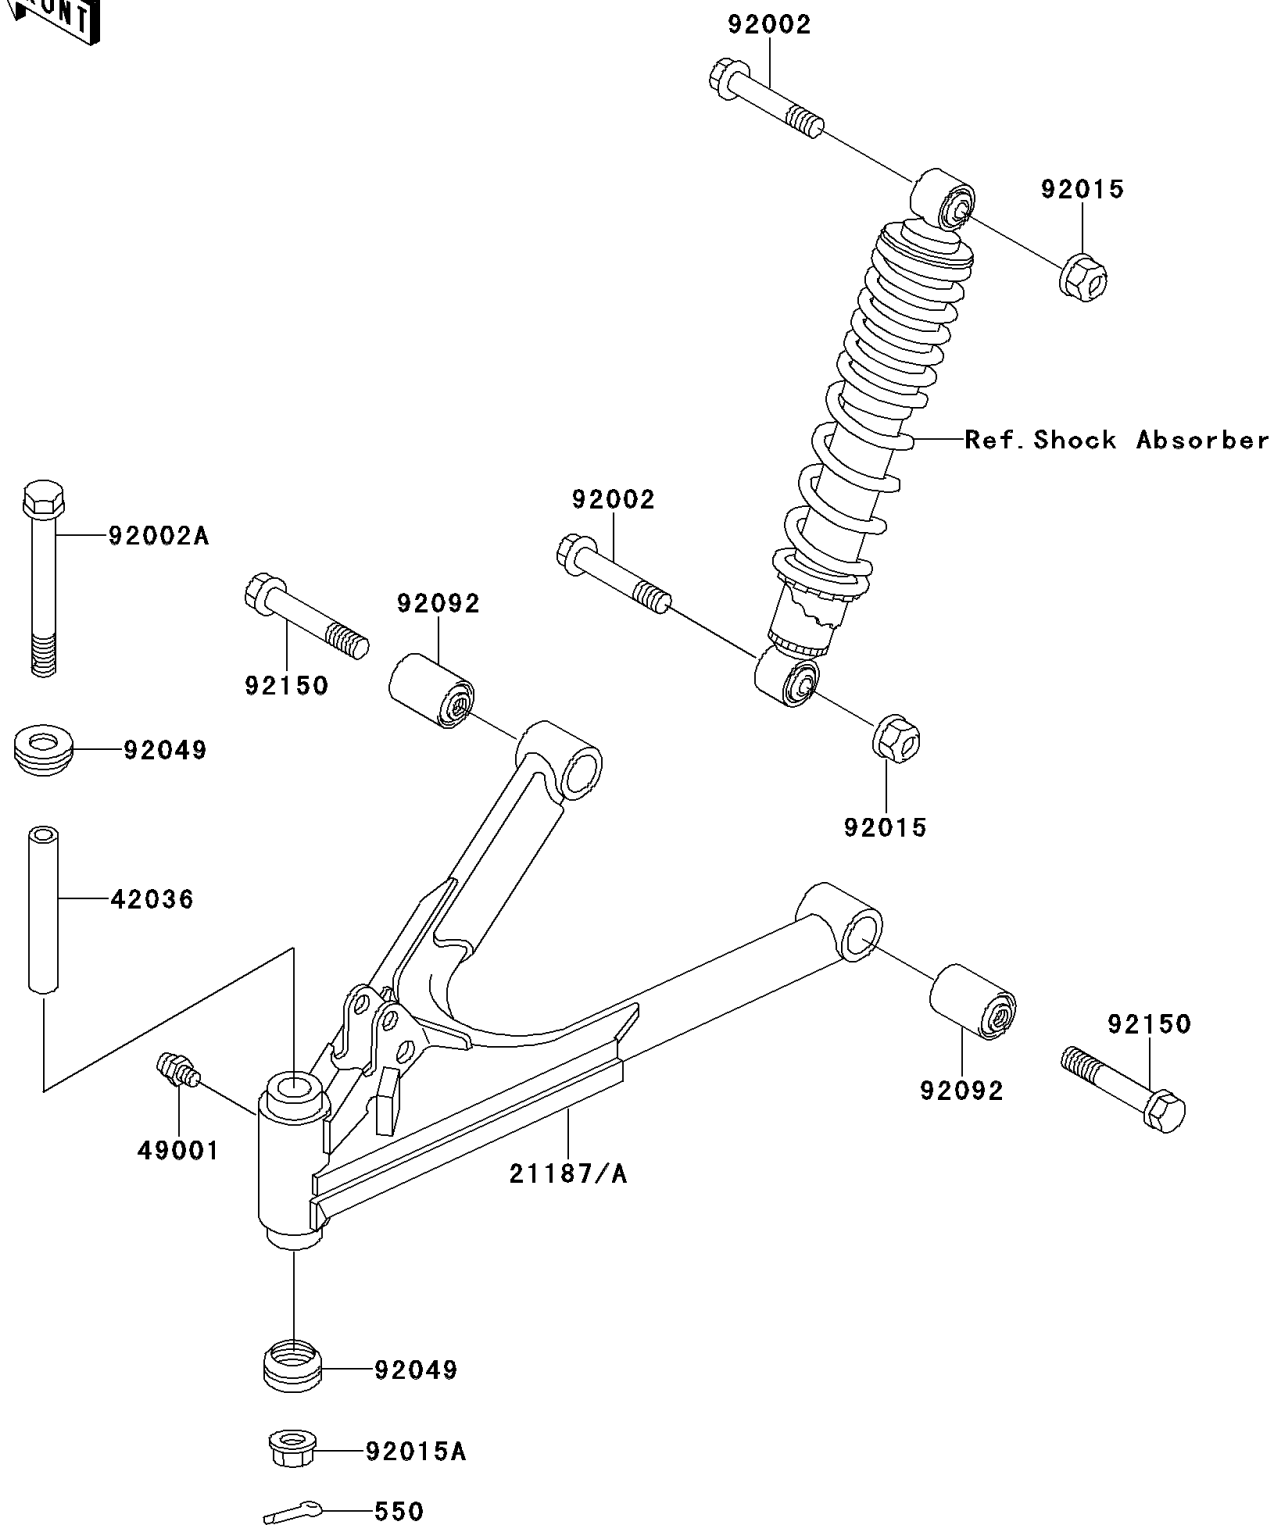

1996 Bayou 220 PARTS DIAGRAM

Front Suspension

F2152

1996 Bayou 220 PARTS LIST

Front Suspension

ITEM NAME	PART NUMBER	QUANTITY
PIN-COTTER,2.0X15 (Ref # 550)	550D2015	2
ARM-ASSY,SUSPENSION,FR,LH (Ref # 21187)	21187-1065	1
ARM-ASSY,SUSPENSION,FR,RH (Ref # 21187A)	21187-1066	1
SLEEVE,KNUCKLE,L=99.6 (Ref # 42036)	42036-1141	2
NIPPLE-GREASE (Ref # 49001)	49001-1051	2
BOLT,FLANGED,10X42 (Ref # 92002)	92002-1545	4
BOLT,FLANGED,10X142 (Ref # 92002A)	92002-1956	2
NUT,LOCK,10MM (Ref # 92015)	92015-1597	4
NUT,LOCK,FLANGED,10MM (Ref # 92015A)	92015-1717	2
SEAL-OIL (Ref # 92049)	92049-1285	4
BUSHING-RUBBER (Ref # 92092)	92092-005	4
BOLT,FLANGED,12X58 (Ref # 92150)	92150-1022	4