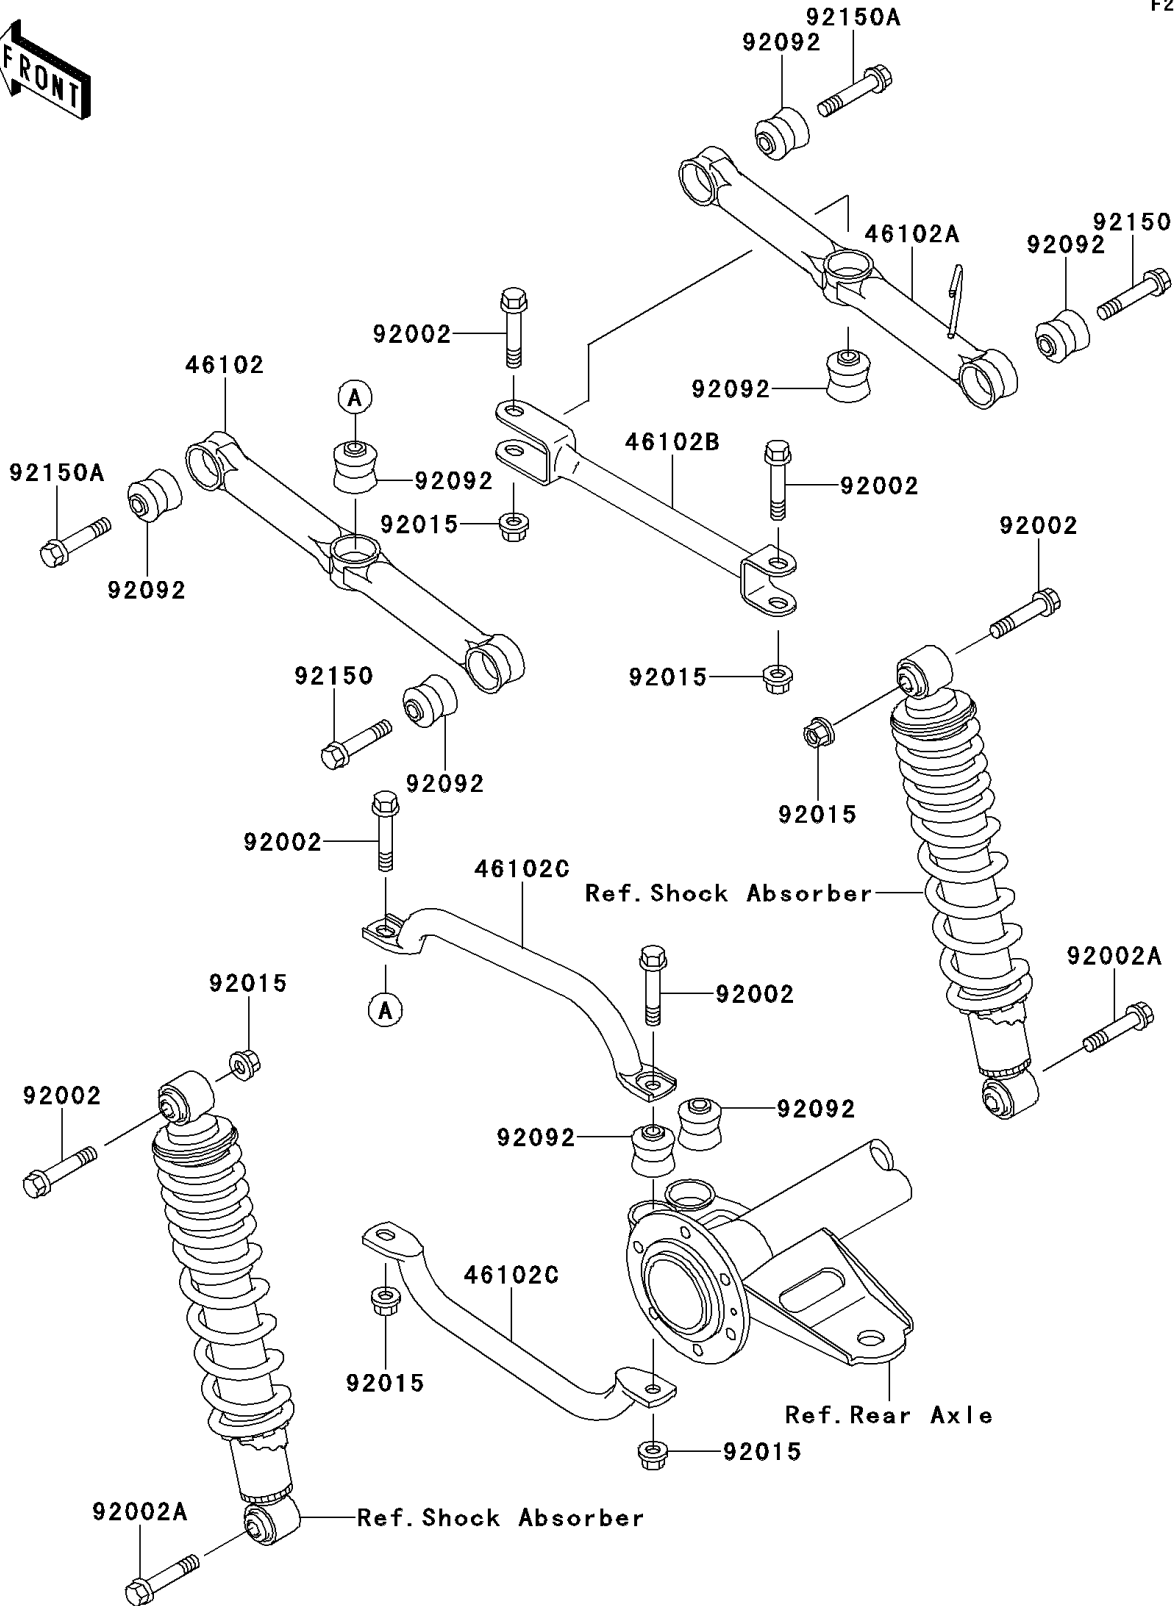

1995 Bayou 220 PARTS DIAGRAM

Rear Suspension

F2153

1995 Bayou 220 PARTS LIST

Rear Suspension

ITEM NAME	PART NUMBER	QUANTITY
ROD,SUSPENSION,RR,LH (Ref # 46102)	46102-1210	1
ROD,SUSPENSION,RR,RH (Ref # 46102A)	46102-1211	1
ROD,SUSPENSION,RIGHT CROSS (Ref # 46102B)	46102-1213	1
ROD,SUSPENSION,LEFT CROSS (Ref # 46102C)	46102-1330	2
BOLT,FLANGED,10X53.5 (Ref # 92002)	92002-1529	6
BOLT,FLANGED,10X49 (Ref # 92002A)	92002-1562	2
NUT,LOCK,10MM (Ref # 92015)	92015-1597	6
BUSHING-RUBBER (Ref # 92092)	92092-1064	8
BOLT,FLANGED,10X49 (Ref # 92150)	92150-1048	2
BOLT,FLANGED,10X52 (Ref # 92150A)	92150-1070	2