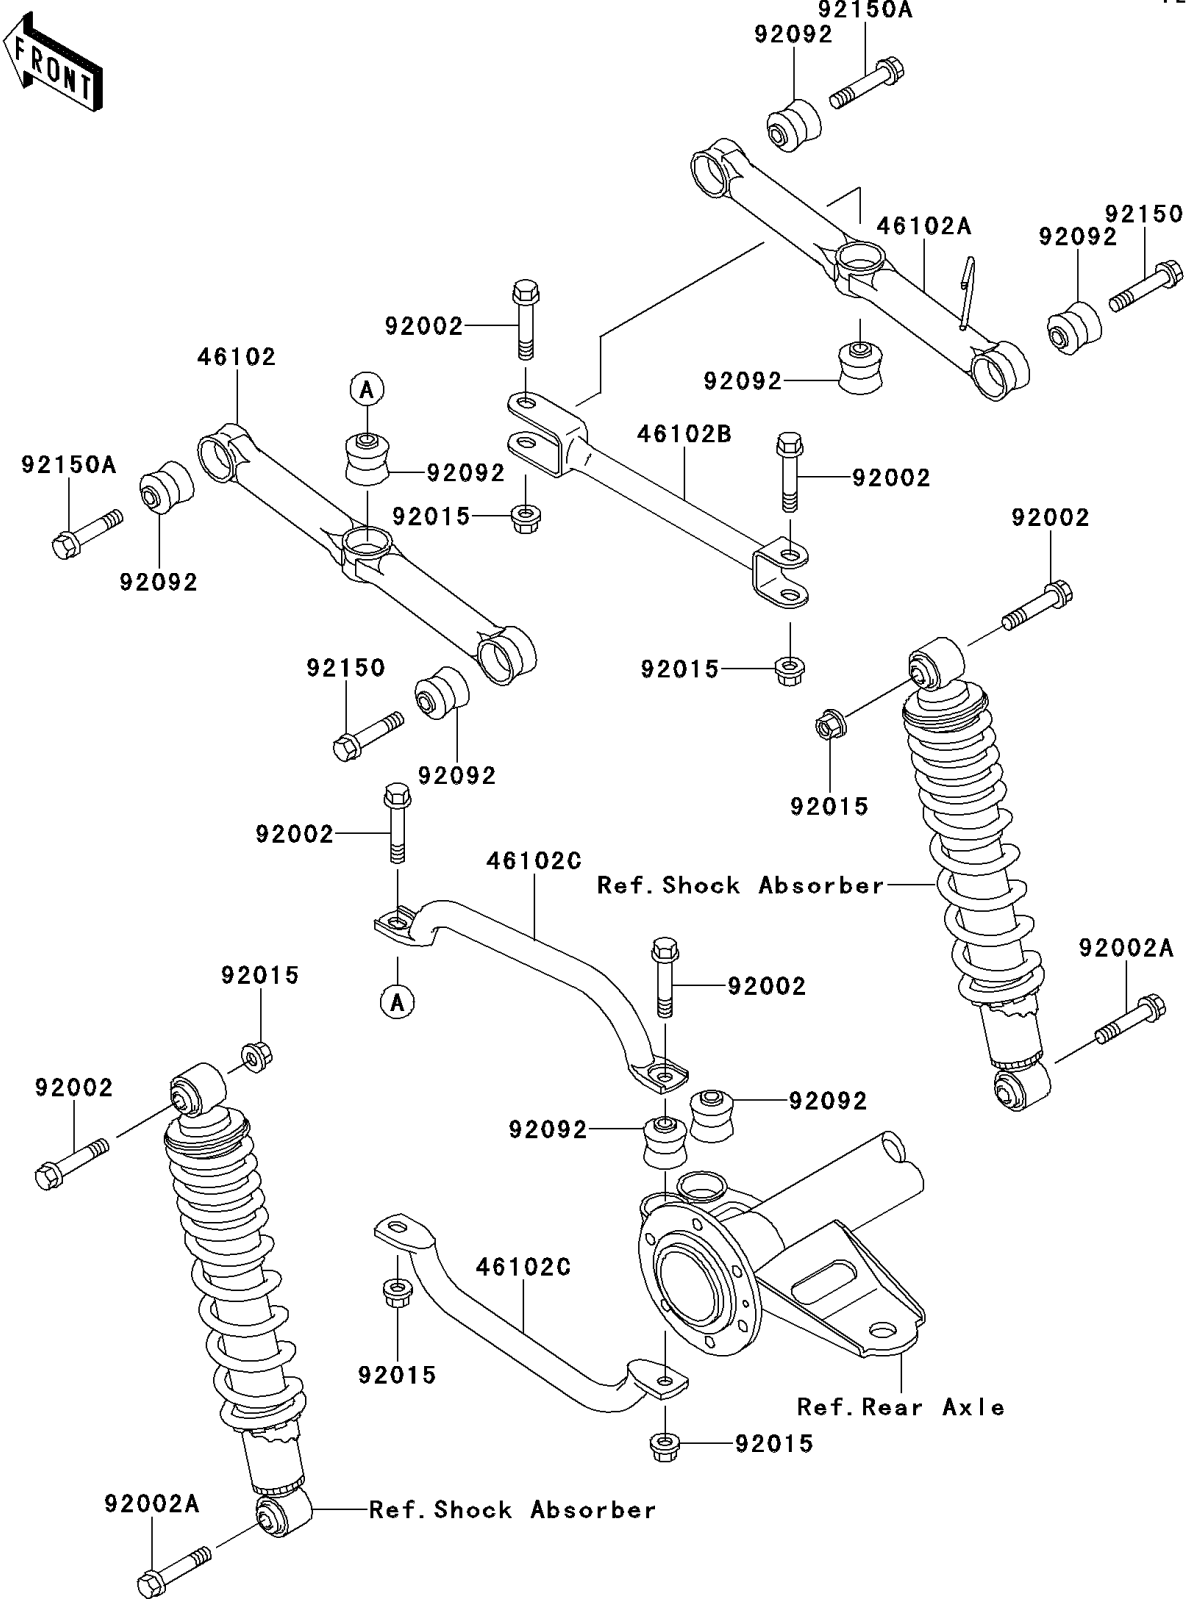

1996 Bayou 220 PARTS DIAGRAM

Rear Suspension

F2153

1996 Bayou 220 PARTS LIST

Rear Suspension

ITEM NAME	PART NUMBER	QUANTITY
ROD,SUSPENSION,RR,LH (Ref # 46102)	46102-1210	1
ROD,SUSPENSION,RR,RH (Ref # 46102A)	46102-1211	1
ROD,SUSPENSION,RIGHT CROSS (Ref # 46102B)	46102-1213	1
ROD,SUSPENSION,LEFT CROSS (Ref # 46102C)	46102-1330	2
BOLT,FLANGED,10X53.5 (Ref # 92002)	92002-1529	6
BOLT,FLANGED,10X49 (Ref # 92002A)	92002-1562	2
NUT,LOCK,10MM (Ref # 92015)	92015-1597	6
BUSHING-RUBBER (Ref # 92092)	92092-1064	8
BOLT,FLANGED,10X49 (Ref # 92150)	92150-1048	2
BOLT,FLANGED,10X52 (Ref # 92150A)	92150-1070	2